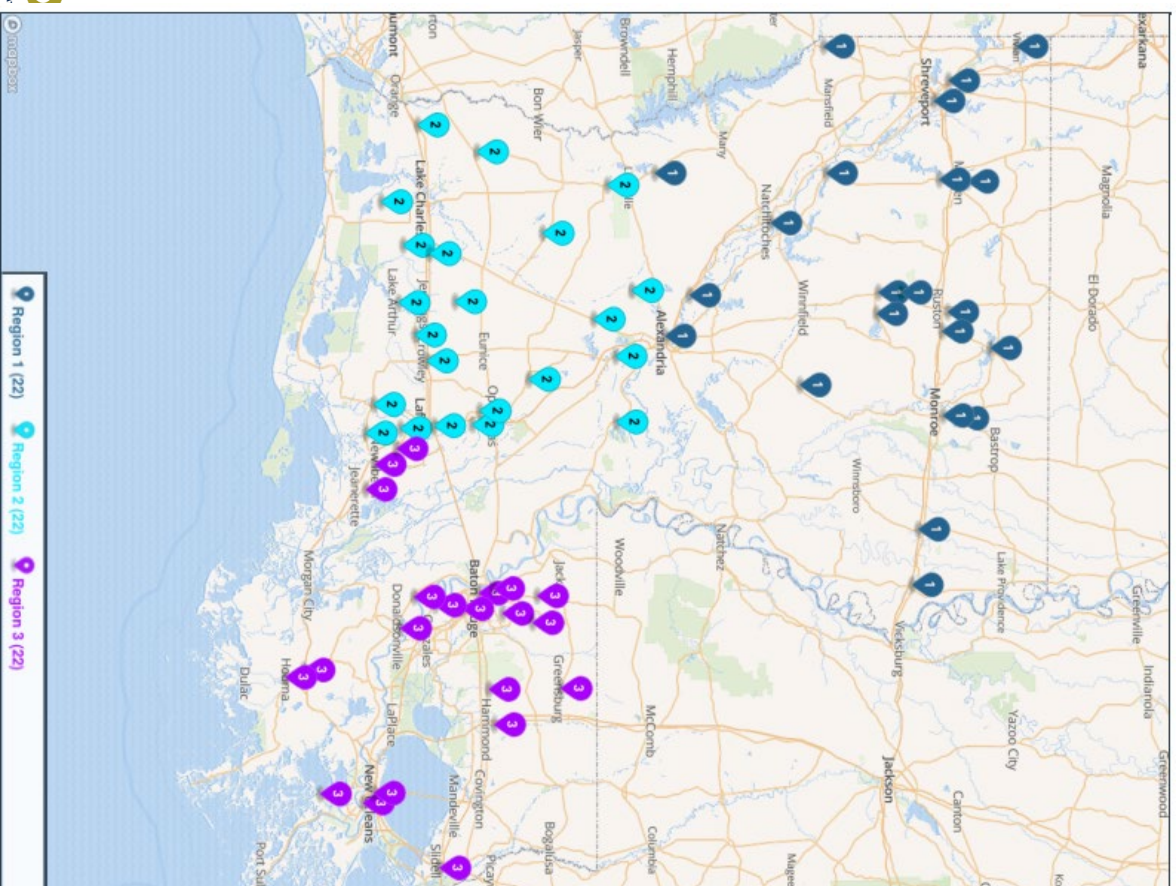

Division IV Cross Country - Division IV (66 Schools)

Cross Country Division IV

Final

Region 1

- Anacoco
- Cedar Creek
- Choudrant
- D'Arbonne Woods Charter
- Delhi Charter
- Glenbrook
- Green Oaks
- Holy Savior Menard
- Jonesboro-Hodge
- Lakeside
- LaSalle
- Logansport
- Madison
- Magnolia School of Excellence
- North Caddo
- Northwood - Lena
- Ouachita Christian
- Oultran
- Red River
- St. Frederick
- St. Mary's
- Weston

Region 2

- Acad. of Sacred Heart - G.C.
- Ascension Episcopal
- Avoyelles Public Charter
- Bell City
- Delcambre
- DeCuiry
- East Beauregard
- Glennora
- Grand Lake
- Hathaway
- Lacassine
- Lafayette Christian
- Lake Arthur
- Midland
- Notre Dame
- Oak Hill
- Pickering
- Rapides
- Sacred Heart
- Vermilion Catholic
- Vinton
- Westminster Christian

Region 3

- Ascension Catholic
- Capitol
- Catholic - N.I.
- Central Private
- Covenant Christian
- Dunham
- East Iberville
- Episcopal of Acadiana
- Fisher
- Holden
- Hourna Christian
- Jeanerette
- Louise McGhee
- Metairie Park Country Day
- Northeast
- Pope John Paul II
- Slaughter Community Charter
- Southern Lab
- South Plaquemines
- St. Helena College & Career Acad.
- St. Thomas Aquinas
- White Castle