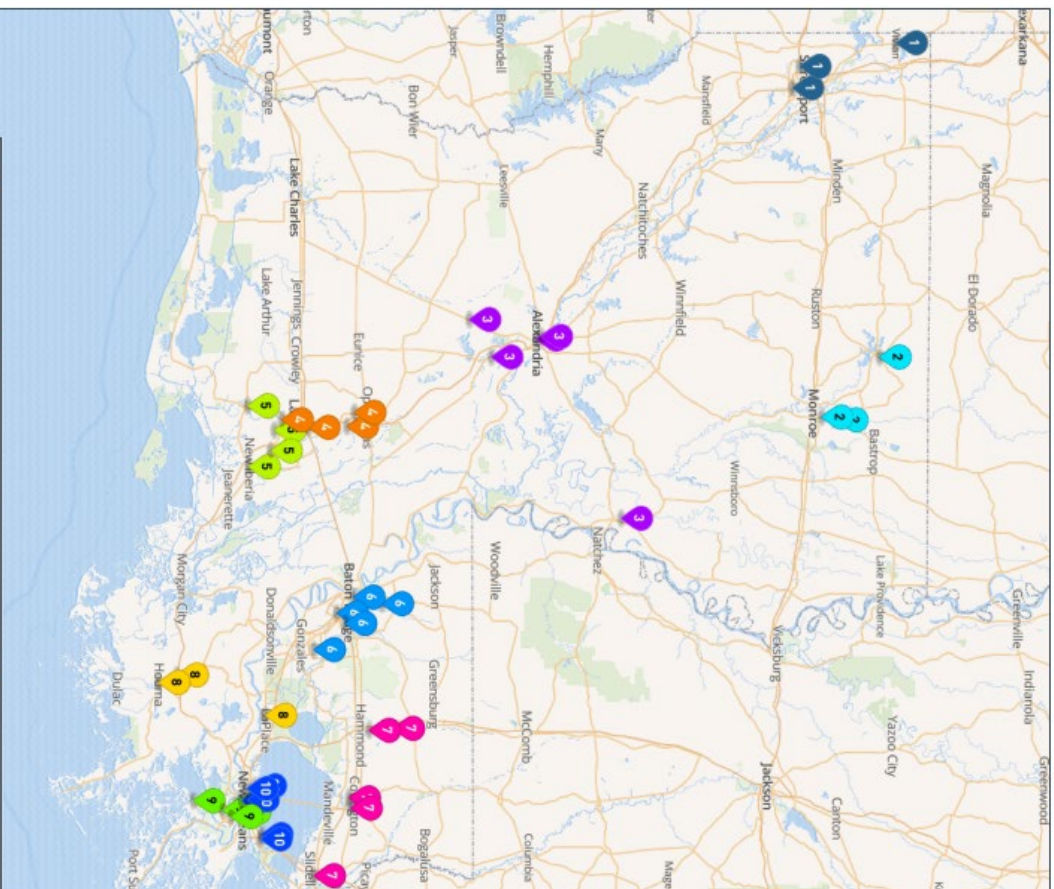

Boys Soccer District - v.1 Division IV (43 Schools)

- District 1 (3)
- District 2 (3)
- District 3 (5)
- District 4 (4)
- District 5 (4)
- District 6 (5)
- District 7 (5)
- District 8 (3)
- District 9 (5)
- District 10 (6)

Boys Soccer Division IV

Final

District 1 • Calvary Baptist • Evangelical Christian • North Caddo District 3 • Delta Charter • Glennora • Grace Christian • Holy Savior Menard • Rapides District 5 • Ascension Episcopal • Catholic - N.L. • Episcopal of Acadiana • Vermilion Catholic District 7 • Christ Episcopal School • Independence • Northlake Christian • Pope John Paul II • St. Thomas Aquinas District 9 • Fisher • International H.S. of New Orleans • Isidore Newman • Jefferson Rise Charter • Thomas Jefferson	District 2 • Ouachita Christian • St. Frederick • Union Parish District 4 • Berchnans Academy • Lafayette Christian • Westminster Christian • Westminster Christian - Lafayette District 6 • Ascension Christian • Baker • Capitol • Durham • Episcopal District 8 • Covenant Christian • Hourna Christian • Riverside Academy District 10 • Ecole Classique • Living School of New Orleans • Lycee Francais de la Nouvelle Orleans • Metairie Park Country Day • Sarah T. Reed • St. Martin's Episcopal