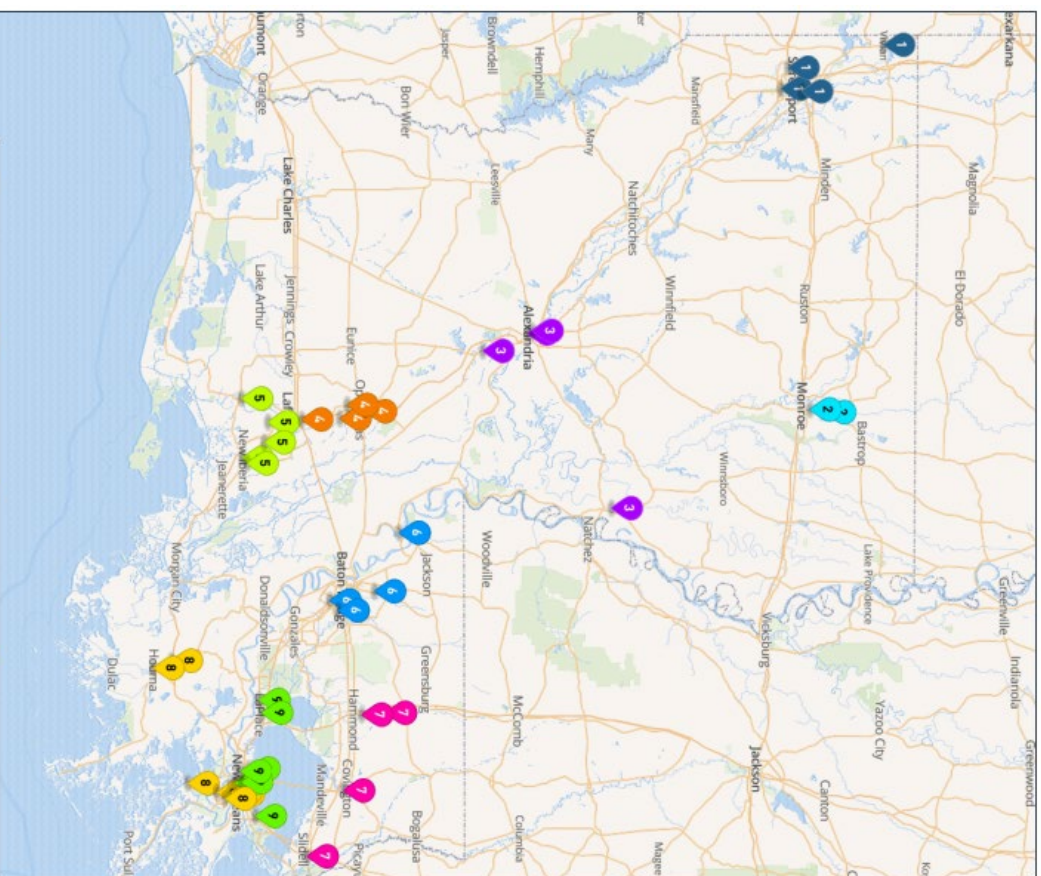

Girls Soccer District - v.1 Division IV (42 Schools)

Girls Soccer Division IV

Final

District 1

- Calvary Baptist
- Evangel Christian
- Loyola Prep
- North Caddo

District 2

- Quachita Christian
- St. Frederick

District 3

- Delta Charter
- Grace Christian
- Holy Savior Menard
- Rapides

District 4

- Acad. of Sacred Heart - G.C.
- Lafayette Christian
- Opelousas Catholic
- Westminster Christian

District 5

- Ascension Episcopal
- Catholic - N.I.
- Episcopal of Acadiana
- Highland Baptist
- Vermillion Catholic

District 6

- Baker
- Catholic - P. C.
- Durham
- Episcopal

District 7

- Independence
- Northlake Christian
- Pope John Paul II
- St. Thomas Aquinas

District 8

- Covenant Christian
- Fisher
- Houma Christian
- International H.S. of New Orleans
- Jefferson Rise Charter
- Louise McGethee
- Thomas Jefferson

District 9

- Ecole Classique
- Isidore Newman
- Living School of New Orleans
- Lycee Francais de la Nouvelle Orleans
- Metairie Park Country Day
- Riverside Academy
- St. Charles
- St. Martin's Episcopal