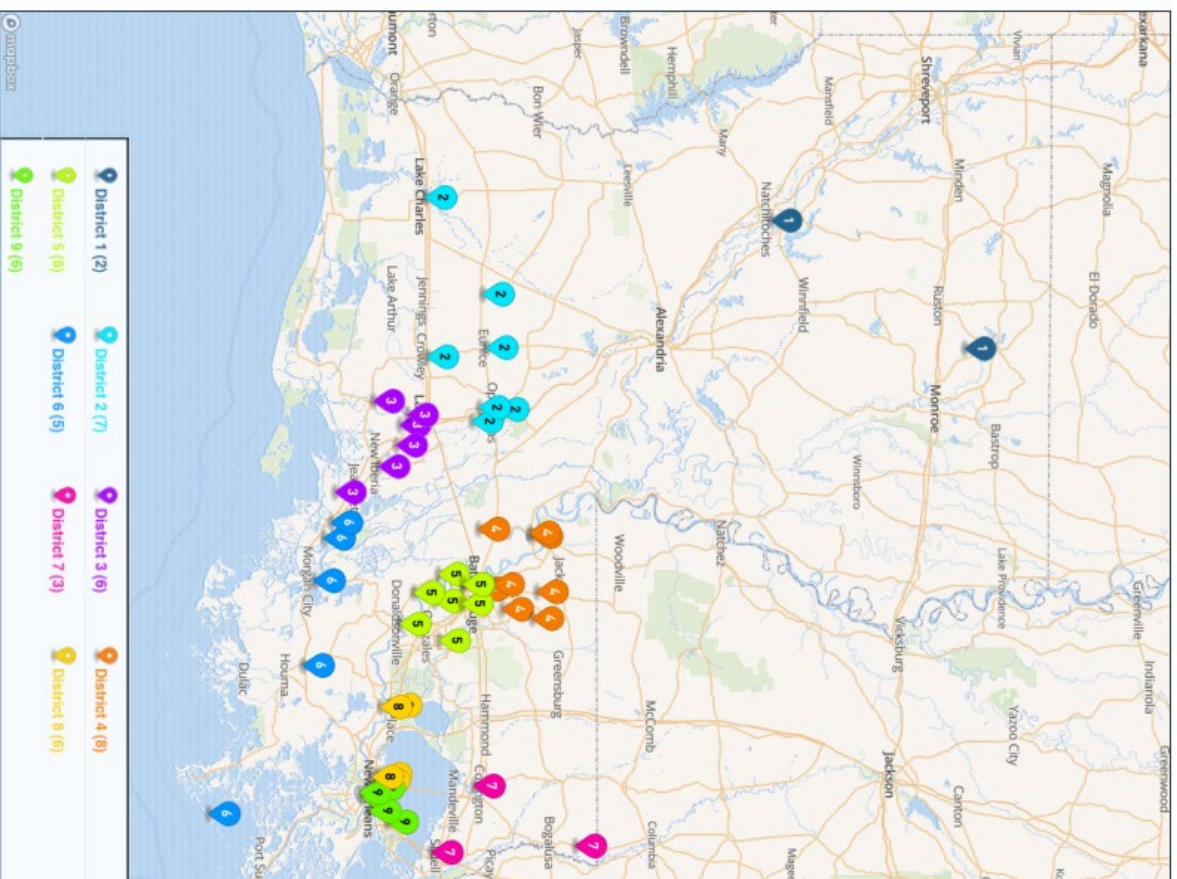

Volleyball District - v.1 Volleyball - Division V (51 Schools)

Volleyball Division V

Final

District 1

- Downsville
- St. Mary's

District 2

- Acad. of Sacred Heart - G.C.
- Elton
- Hamilton Christian
- JS Clark Leadership Academy
- Northside Christian
- St. Edmund
- Westminster Christian

District 3

- Ascension Episcopal
- Episcopal of Acadiana
- Highland Baptist
- V.B. Glencoe Charter
- Vermilion Catholic
- Westminster Christian - Lafayette

District 4

- Caploli
- Catholic - P.C.
- Central Private
- False River
- Northeast
- North Iberville
- Staughter Community Charter
- Southern Lab

District 5

- Ascension Catholic
- Ascension Christian
- East Iberville
- Family Christian
- La. School for Deaf
- St. John
- Thrive Academy
- White Castle

District 6

- Centerville
- Central Catholic
- Covenant Christian
- Grand Isle
- Hanson Memorial

District 7

- Christ Episcopal School
- First Baptist Christian
- Varnado

District 8

- Crescent City
- Ecole Classique
- Lutheran
- Riverside Academy
- St. Martin's Episcopal
- West St. John

District 9

- Living School of New Orleans
- Louise McGehee
- Lycee Francais de la Nouvelle Orleans
- Metairie Park Country Day
- M.L. King Charter
- St. Katharine Drexel