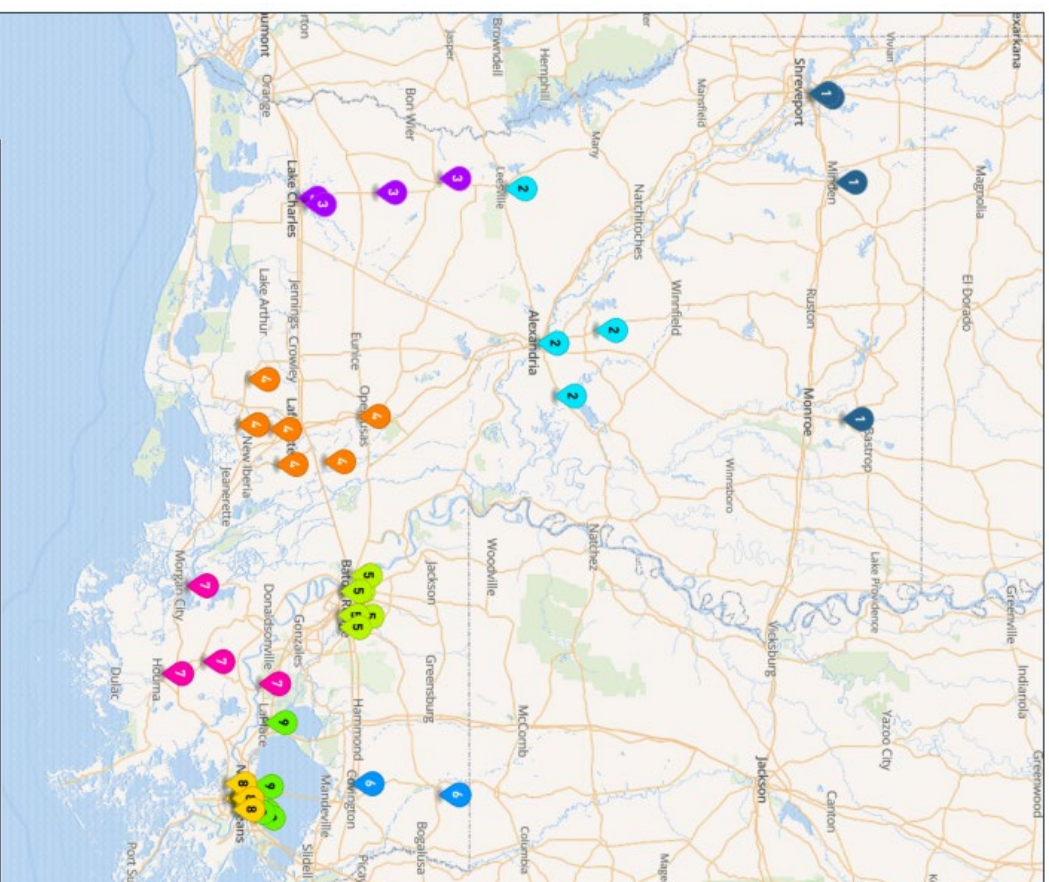

Boys Soccer District - v.1 Division III (41 Schools)

- District 1 (4)
- District 2 (4)
- District 3 (4)
- District 4 (6)
- District 5 (6)
- District 6 (2)
- District 7 (4)
- District 8 (6)
- District 9 (9)

Boys Soccer Division III

Final

District 1

- Bossier
- Loyola Prep
- Minden
- Sterlington

District 2

- Bolton
- Buckeye
- Grant
- Leesville

District 3

- DeRidder
- South Beauregard
- St. Louis Catholic
- Washington-Marion

District 4

- Acadiana Renaissance Charter
- Cecilia
- Erath
- Kaplan
- Opelousas
- St. Martinville

District 5

- Belaire
- McKinley
- Parkview Baptist
- Port Allen
- St. Michael the Archangel
- University Lab

District 6

- Archbishop Hannan
- Franklinton

District 7

- E.D. White
- Litcher
- Morgan City
- Vandalbilt Catholic

District 8

- Archbishop Shaw
- De La Salle
- Lord Beaconsfield Landry
- Patrick Taylor - Science/Tech.
- Sophie B. Wright
- Young Audiences Charter

District 9

- George Washington Carver
- Haynes Academy
- Livingston Collegiate
- Morris Jeff
- St. Charles