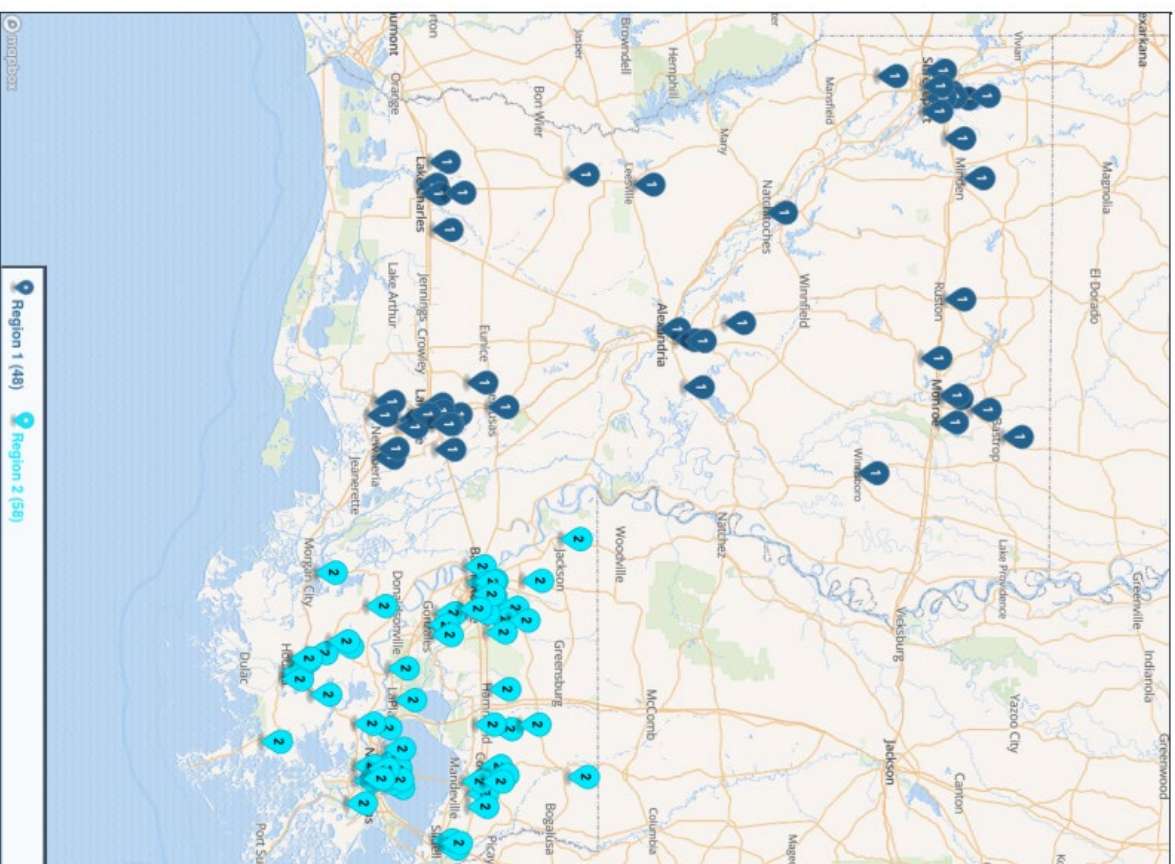

Girls Golf Region - v.1 Division I (106 Schools)

Girls Golf Division I

Final

Region 1

- Abbeville
- Acadiana
- Acadiana Renaissance Charter
- Ailene
- Alexandria
- Barbe
- Bastrop
- Benton
- Breaux Bridge
- Buckeye
- Caddo Magnet
- Captain Shreve
- Carencro
- C.E. Byrd
- Church Point
- Cornesux
- David Thibodaux
- DeRidder
- Erath
- Franklin Parish
- Grant
- Haughton
- Huntington
- Iowa
- Latavette
- LaGrange
- Leesville
- Minden
- Natchitoches Central
- Neville
- New Iberia
- North DeSoto
- Opelousas
- Ouachita Parish
- Parkway
- Pineville
- Ruston
- Sam Houston
- Southside
- Sterlington
- St. Thomas More
- Sulphur
- Teurlings Catholic
- Toga
- Westgate
- West Monroe
- West Ouachita
- Woodlawn - Shrev.

Region 2

- Academy of Our Lady
- A.J. Ellender
- Albany
- Archbishop Chapelle
- Archbishop Haman
- Assumption
- Baton Rouge
- Belle Chasse
- Ben Franklin
- Broadmoor
- Brusly
- Cabrerri
- Central - B.R.
- Central LaFourche
- Covington
- Derram Springs
- Destrehan
- Dominican
- Dutchtown
- East Ascension
- East St. John
- E.D. White
- Fontainebleau
- Franklinton
- Hahnville
- Hammond
- Haynes Academy
- H.L. Bourgeois
- Kaner Discovery Health Science
- Lakeshore
- Liberty
- Live Oak
- Loranger
- Litcher
- Mandeville
- Morgan City
- Mt. Carmel
- Northshore
- Patrick Taylor - Science/Tech.
- Ponchatoula
- Riverdale
- Salmen
- Slatell
- South Lafourche
- South Terrabonne
- St. Amant
- St. Joseph's Academy
- St. Michael the Archangel
- St. Scholastica
- Tara
- Terrabonne
- The Willow School
- Thibodaux
- Vandebilt Catholic
- Walker
- West Feliciana
- Woodlawn - B.R.
- Zachary