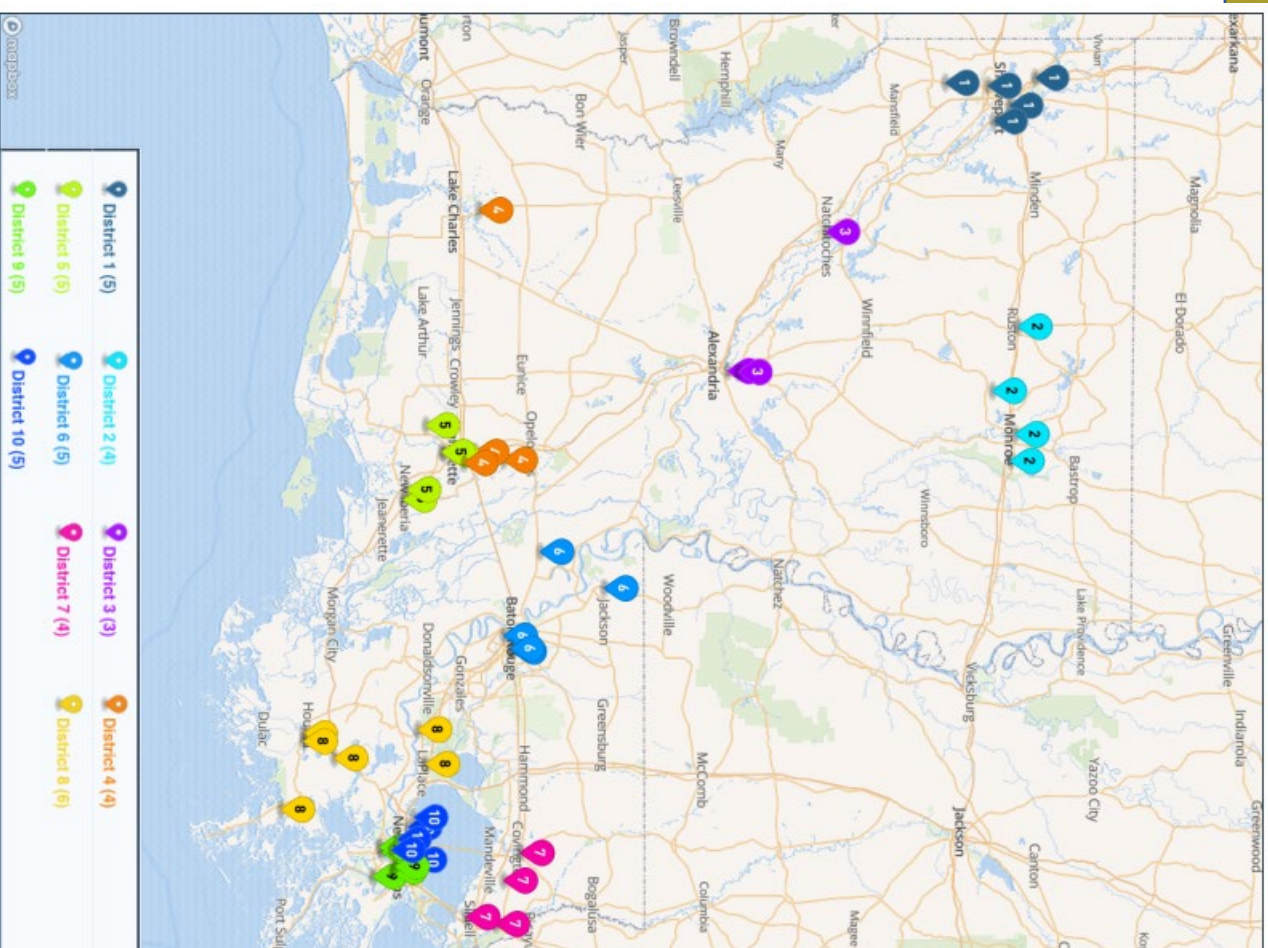

Girls Soccer District - v.2 Pineville Division II (46 Schools)

District 1

- Caddo Magnet
- North Desoto
- Northwood - Shrev.
- Parkway
- Southwood

District 2

- Neville
- Ouachita Parish
- Ruston
- West Ouachita

District 3

- Natchitoches Central
- Pineville
- Tioga

District 4

- Beau Chene
- Carencro
- Sam Houston
- Touroffs Catholic

District 5

- Comeaux
- New Iberia
- North Vermilion
- St. Thomas More
- Westgate

District 6

- Broadmoor
- Liberty
- Livonia
- Tara
- West Feliciana

District 7

- Lakeshore
- Pearl River
- Salmen
- St. Scholastica

District 8

- A.J. Eliander
- Central Lafourche
- East St. John
- Lutcher
- South Lafourche
- South Terrebonne

District 9

- Academy of Our Lady
- Belle Chasse
- Edna Karr
- L. W. Higgins
- New Orleans Military & Maritime

District 10

- Archbishop Chapelle
- Ben Franklin
- Kenner Discovery Health Science
- Riverdale
- The Willow School