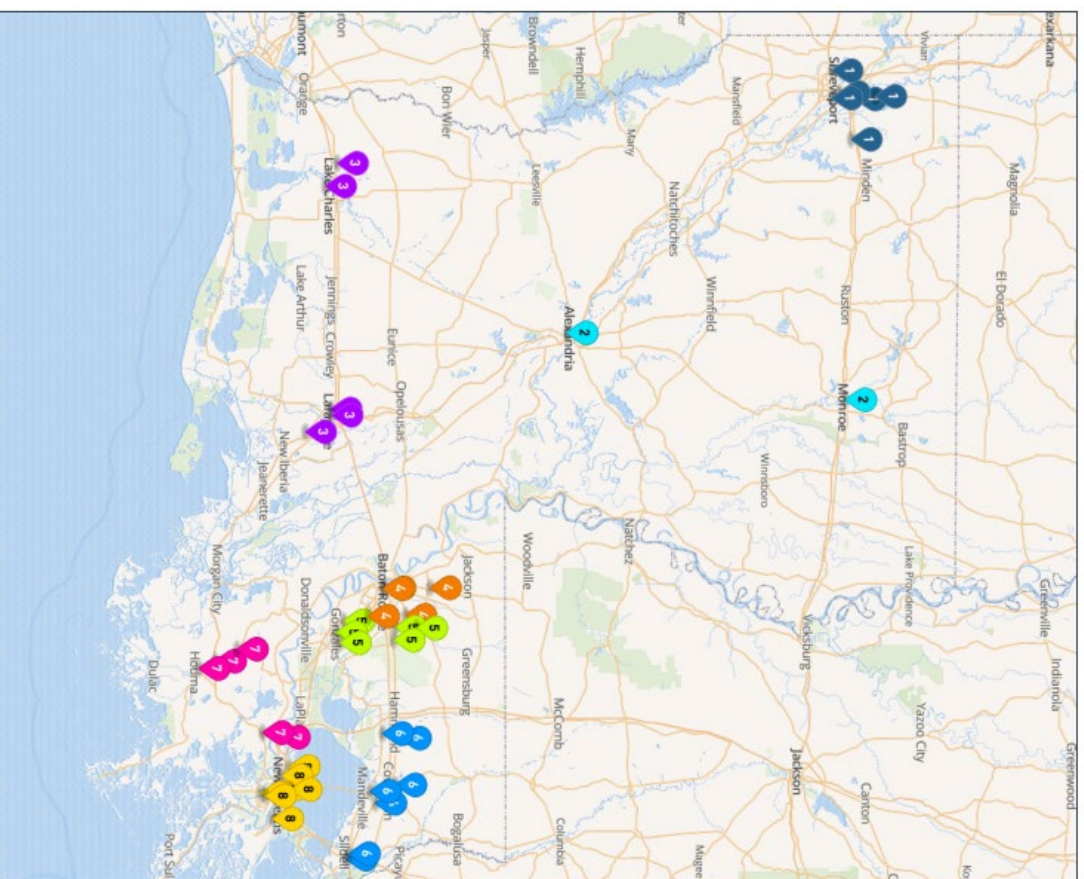

Girls Soccer District - v.1 Division I (43 Schools)

Girls Soccer Division I

Final

District 1

- Airline
- Benton
- Captain Shreve
- C.E. Byrd
- Haughton
- Huntington

District 2

- Alexandria
- West Monroe

District 3

- Acadiana
- Barbe
- Lafayette
- Southside
- Sulphur

District 4

- Baton Rouge
- Central - B.R.
- St. Joseph's Academy
- Woodlawn - B.R.
- Zachary

District 5

- Denham Springs
- Dulichtown
- East Ascension
- Live Oak
- St. Amant
- Walker

District 6

- Covington
- Fontainebleau
- Hammond
- Mandeville
- Northshore
- Ponchatoula
- Slidell

District 7

- Destrehan
- Hahnville
- H.L. Bourgeois
- Terrebonne
- Thibodaux

District 8

- Bonabel
- Chalmette
- Dominican
- East Jefferson
- John Ethel
- Mt. Carmel
- West Jefferson