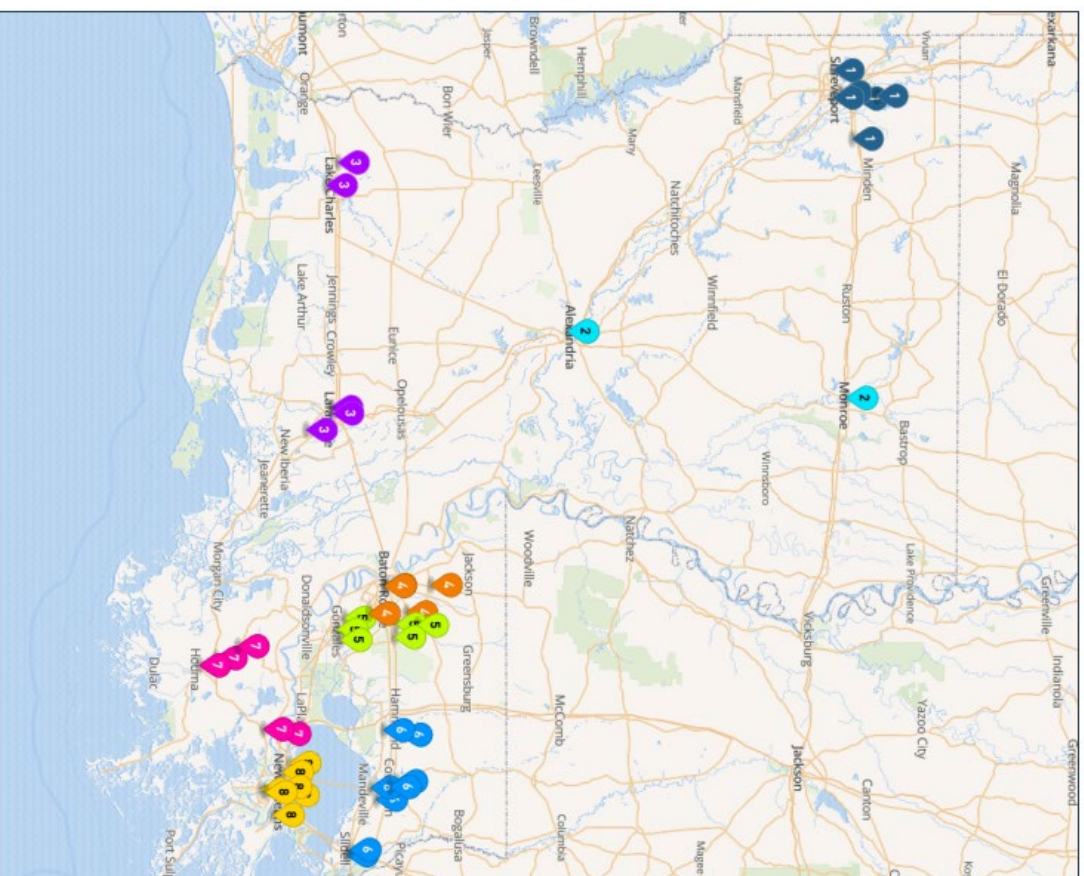

Boys Soccer District - v.1 Division I (44 Schools)

Boys Soccer Division I

Final

District 1

- Airline
- Benton
- Captain Shreve
- C.E. Byrd
- Haughton
- Huntington

District 2

- Alexandria
- West Monroe

District 3

- Acadiana
- Barbe
- Lafayette
- Souderside
- Sulphur

District 4

- Baton Rouge
- Catholic - B.R.
- Central - B.R.
- Woodlawn - B.R.
- Zachary

District 5

- Denham Springs
- Dutchtown
- East Ascension
- Live Oak
- St. Amant
- Walker

District 6

- Covington
- Fontainebleau
- Hammond
- Mandeville
- Northshore
- Ponchatoula
- Slidell
- St. Paul's

District 7

- Destrehan
- Hahnville
- H.L. Bourgeois
- Terrebonne
- Thibodaux

District 8

- Bonneton
- Brother Martin
- Chalmette
- East Jefferson
- Jesuit
- John Ehret
- West Jefferson