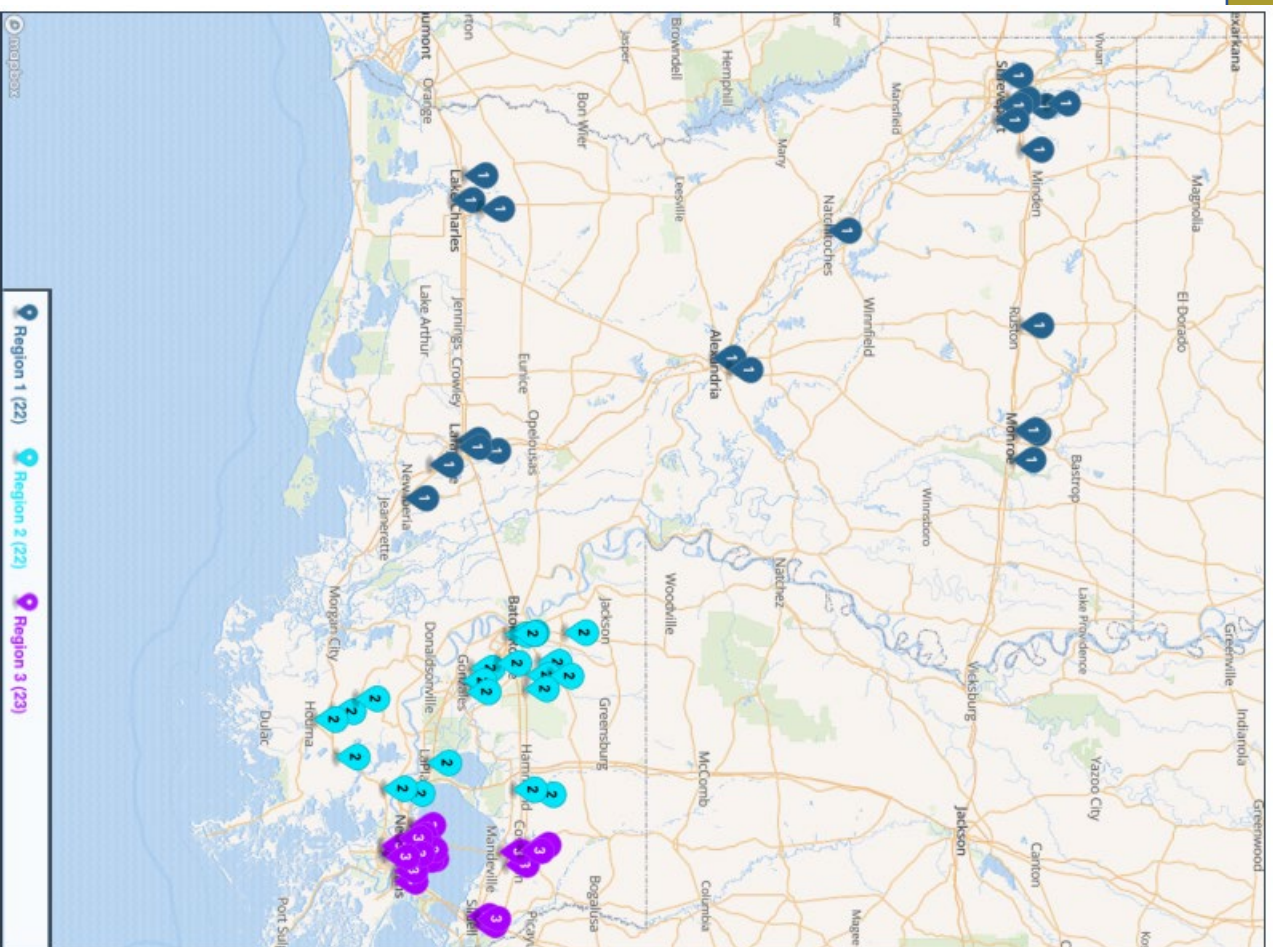

Division I Cross Country - Division I (67 Schools)

Region 1

- Acadiana
- Airline
- Alexandria
- Barbe
- Benton
- Captaln Shreve
- Carencro
- C.E. Byrd
- Haughton
- Huntington
- Lafayette
- Natchitoches Central
- Neville
- New Iberia
- Ouachita Parish
- Parkway
- Pineville
- Ruston
- Sam Houston
- Southside
- Sulphur
- West Monroe

Region 2

- Baton Rouge
- Central - B.R.
- Central - B.R.
- Central Lafourche
- Denham Springs
- Destrehan
- Dutchtown
- East Ascension
- East St. John
- Hahnville
- Hammond
- H.L. Bourgeois
- Liberty
- Live Oak
- Ponchatoula
- St. Amant
- St. Joseph's Academy
- Terrebonne
- Thibodaux
- Walker
- Woodlawn - B.R.
- Zachary

Region 3

- Archbishop Chapelle
- Archbishop Rummel
- Ben Franklin
- Bornnabel
- Brother Martin
- Chalmette
- Covington
- Dominican
- East Jefferson
- Edna Karr
- Fontainebleau
- Jesuit
- John Ehret
- L. W. Higgins
- Mandeville
- Mt. Carmel
- Northshore
- Riverdale
- Salmen
- Slidell
- St. Paul's
- Warren Easton
- West Jefferson