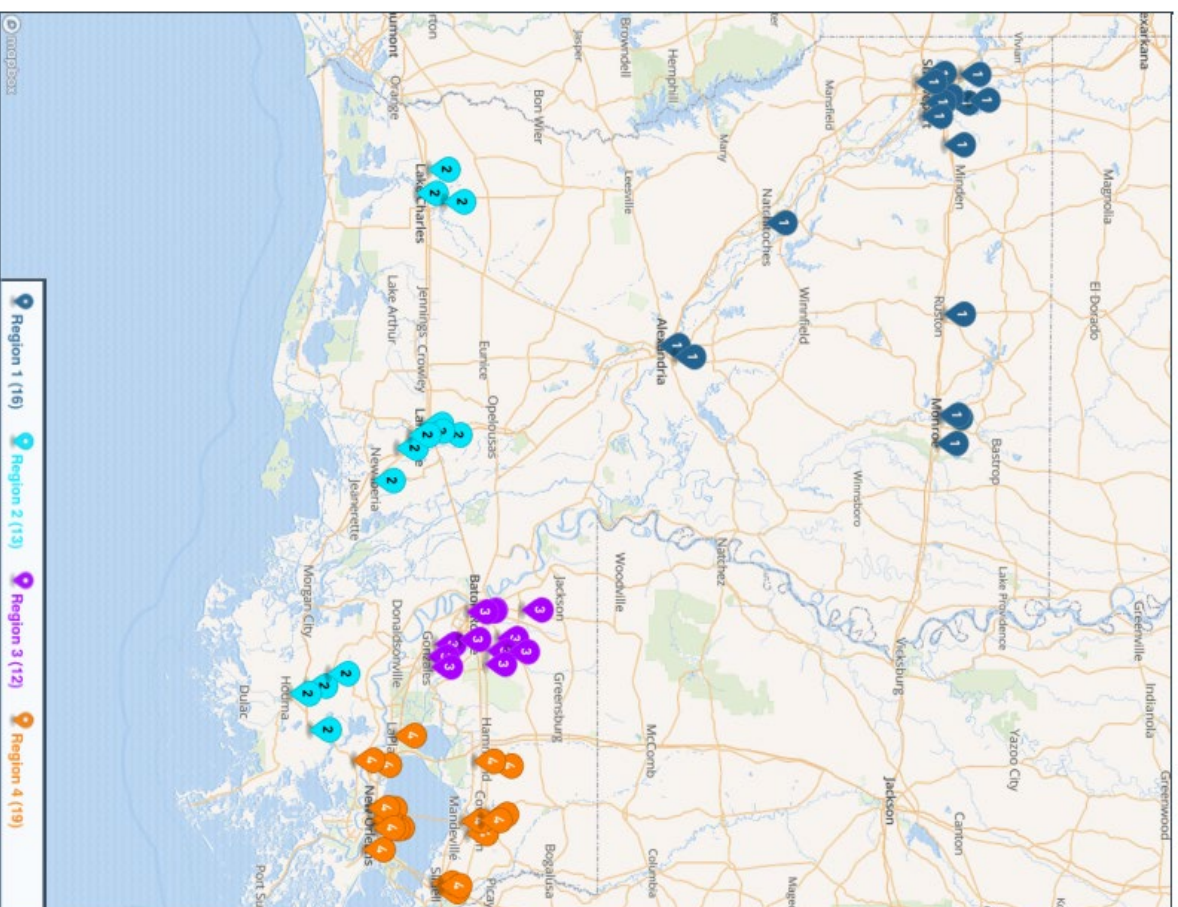

Boys Golf Region - v.1 Division I (60 Schools)

Boys Golf Division I

Final

Region 1

- Airline
- Alexandria
- Benton
- Captain Shreve
- C.E. Byrd
- Haughton
- Huntington
- Natchitoches Central
- Neville
- Northwood - Shrev.
- Ouachita Parish
- Parkway
- Pineville
- Ruston
- Southwood
- West Monroe

Region 2

- Acadiana
- Barbe
- Carencro
- Central LaFourche
- H.L. Bourgeois
- Lafayette
- New Iberia
- Sam Houston
- Southside
- St. Thomas More
- Sulphur
- Terrebonne
- Thibodaux

Region 3

- Baton Rouge
- Catholic - B.R.
- Central - B.R.
- Denham Springs
- Dutchtown
- East Ascension
- Liberty
- Live Oak
- St. Amant
- Walker
- Woodlawn - B.R.
- Zachary

Region 4

- Archbishop Rummel
- Ben Franklin
- Brother Martin
- Chalmette
- Covington
- Destrehan
- East St. John
- Fontainebleau
- Hahnville
- Hammond
- Jesuit
- Mandeville
- Northshore
- Ponchatoula
- Riverdale
- Salmen
- Slidell
- St. Augustine
- St. Paul's