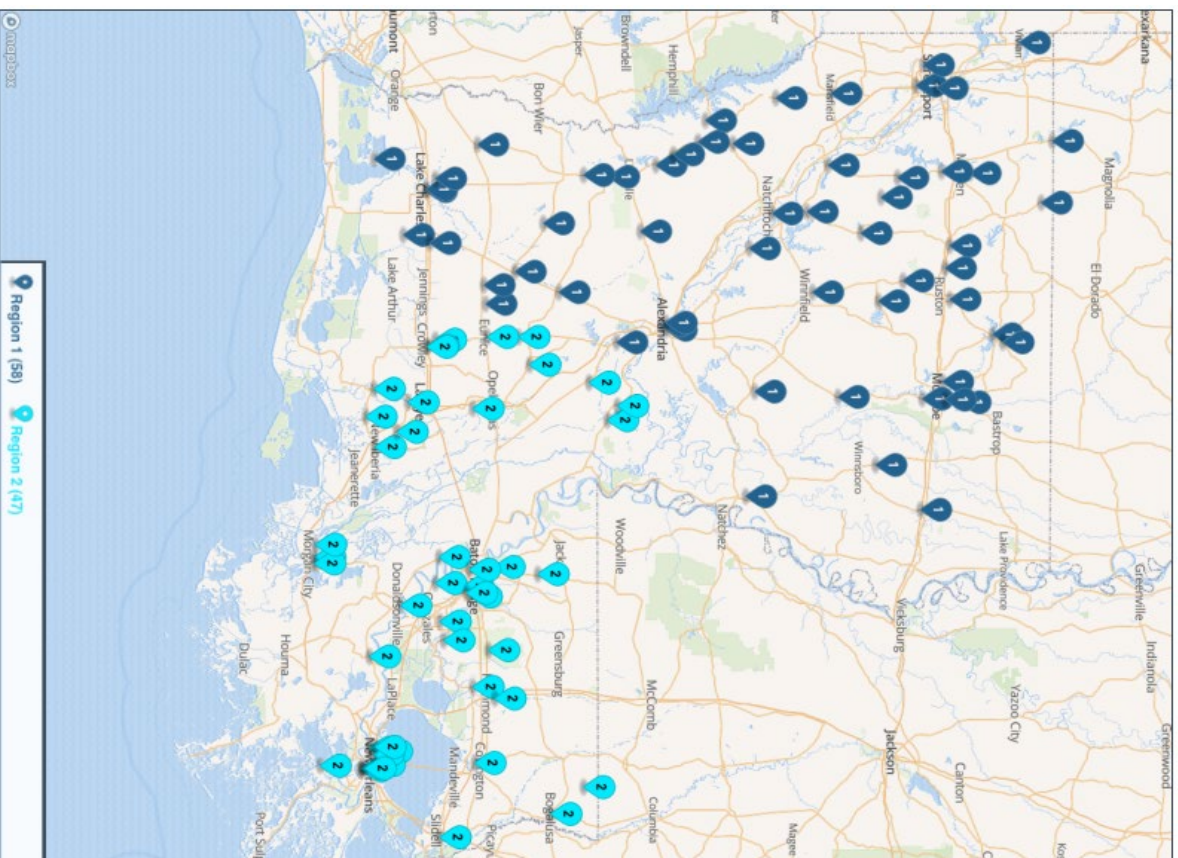

Girls Golf District - v.1 Division II (105 Schools)

Girls Golf Division II

Final

Region 1

- Anacoco
- Arcadia
- Basile
- Baton Rouge
- Bolton
- Caldwell Parish
- Calvary Baptist
- Castor
- Cedar Creek
- Claiborne Christian
- Converse
- D'Arbonne Woods Charter
- Delhi Charter
- Delta Charter
- DeQuincy
- East Beauregard
- Elton
- Evangel Christian
- Family Community
- Florian
- Glenbrook
- Grace Christian
- Hackberry
- Hamilton Christian
- Haynesville
- Hicks
- Holy Savior Menard
- Hornbeck
- Jena
- Lacassine
- Lakeside
- Lakeview
- Loyola Prep
- Mansfield
- Mary
- Montgomery
- Negrapt
- North Caddo
- North Webster
- Oakdale
- Oberlin
- Ouachita Christian
- Pickering
- Quitman
- Rapides
- Red River
- Richwood
- Ringgold
- Rosepine
- Saline
- Simsboro
- St. Frederick
- St. Louis Catholic
- Union Parish
- Westlake
- Weston
- Winfield

Region 2

- Acad. of Sacred Heart - G.C.
- Acad. of Sacred Heart - N.O.
- Ascension Catholic
- Ascension Christian
- Avoyeselles
- Avoyeselles Public Charter
- Berwick
- Bogalusa
- Burnile
- Catholic - N.I.
- Central Catholic
- Christ Episcopal School
- Crowley
- De La Salle
- Decatur
- Doyle
- Durham
- East Iberville
- Ecole Classique
- Episcopal
- Episcopal of Acadiana
- Fisher
- French Settlement
- Isidore Newman
- John Curtis Christian
- Mamou
- Metairie Park Country Day
- Northside Christian
- Notre Dame
- Parkview Baptist
- Patterson
- Pine
- Pope John Paul II
- Sacred Heart
- Slaughter Community Charter
- Southern Lab
- Springfield
- St. Edmund
- St. James
- St. John
- St. Martin's Episcopal
- St. Therese Academy
- St. Thomas Aquinas
- University Lab
- Ursuline Academy
- Vermillion Catholic
- Westminster Christian - Lafayette