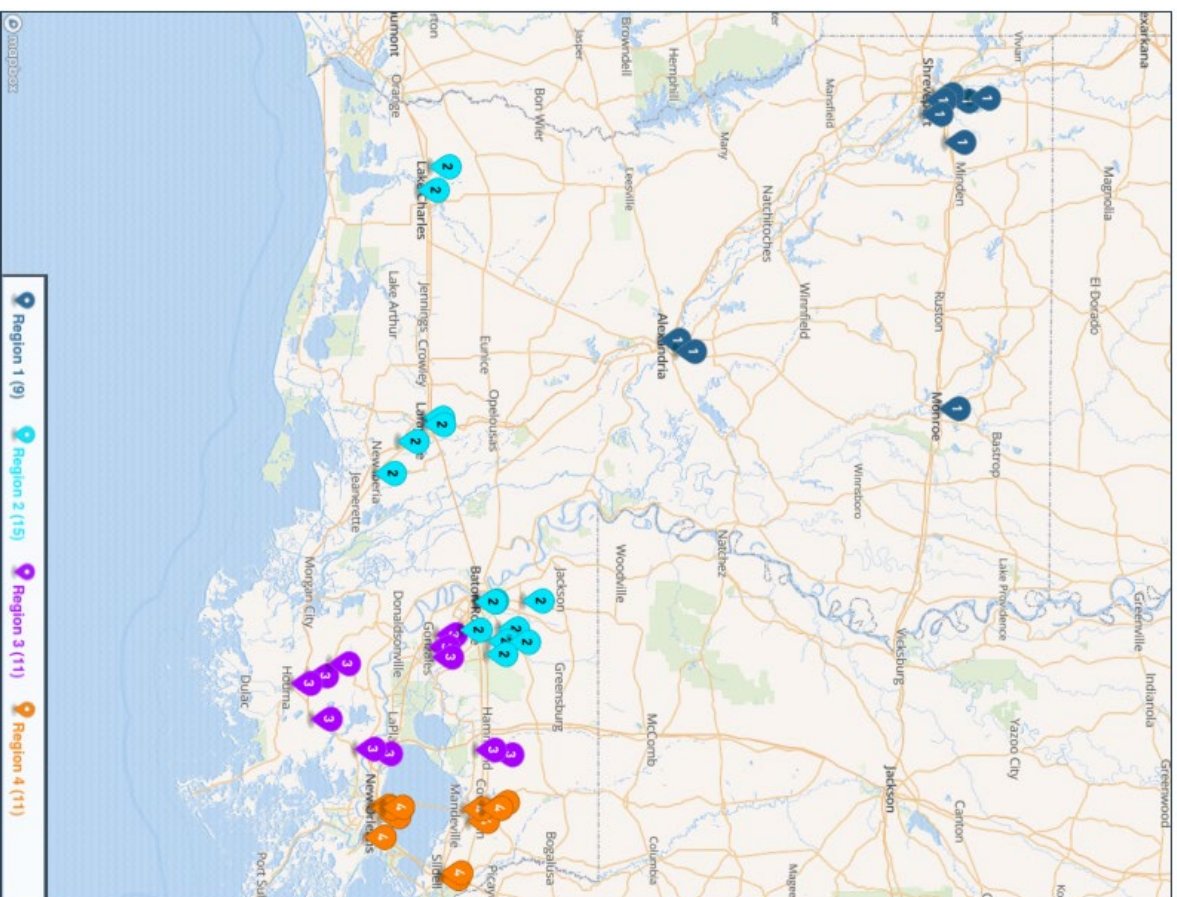

Tennis - Division I Division I (46 Schools)

Tennis Division I Final

Region 1

- Airline
- Alexandria
- Benton
- Captain Shreve
- C.E. Byrd
- Haughton
- Parkway
- Pineville
- West Monroe

Region 2

- Acadiana
- Barbe
- Baton Rouge
- Catholic - B.R.
- Central - B.R.
- Denham Springs
- Lafayette
- Live Oak
- New Iberia
- Southside
- St. Joseph's Academy
- Sulphur
- Walker
- Woodlawn - B.R.
- Zachary

Region 3

- Central Labourche
- Destrehan
- Dutchtown
- East Ascension
- Hahnville
- Hammond
- H.L. Bourgeois
- Ponchatoula
- St. Amant
- Terrebonne
- Thibodaux

Region 4

- Brother Martin
- Chalmette
- Covington
- Dominican
- Fontainebleau
- Jesuit
- Mandeville
- Mt. Carmel
- Northshore
- Slidell
- St. Paul's