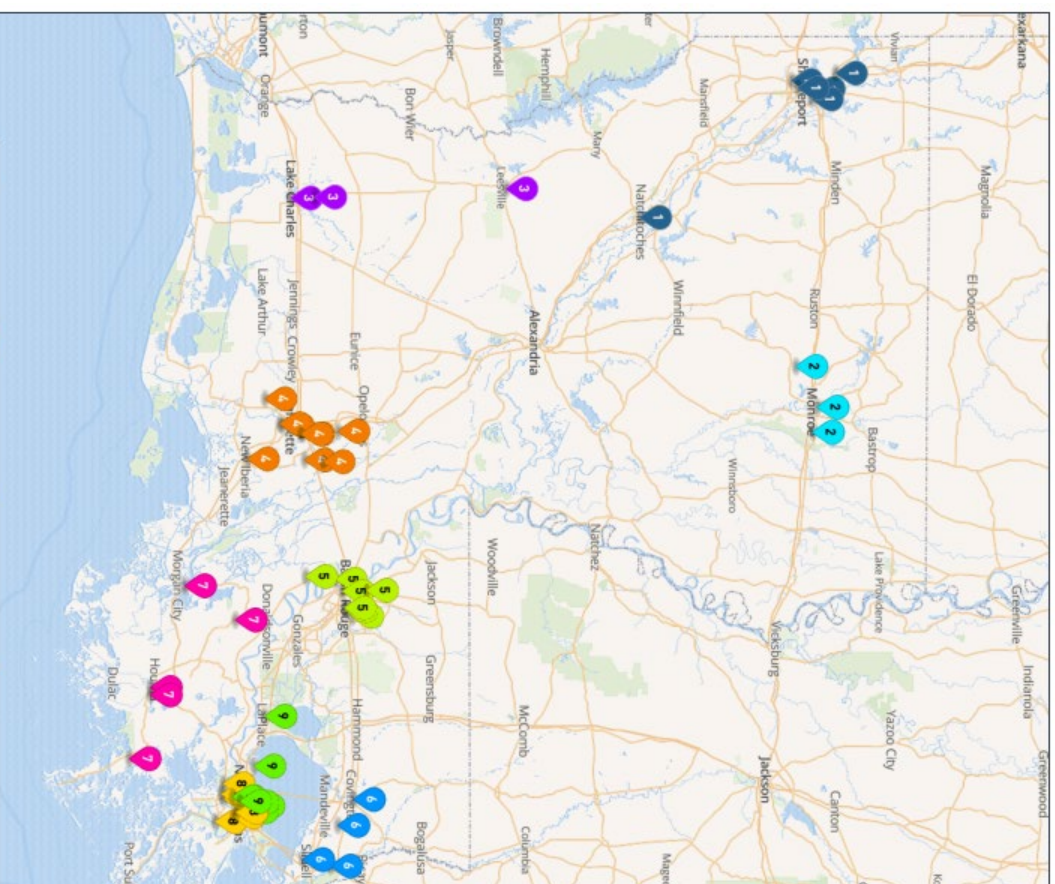

Volleyball District - v.1 Volleyball - Division II (51 Schools)

Volleyball Division II

Final

District 1

- Booker T. Washington - Shr.
- Caddo Magnet
- Natchitoches Central
- Northwood - Shrev.
- Southwood
- Woodlawn - Shrev.

District 2

- Neville
- Ouachita Parish
- West Ouachita

District 3

- LaGrange
- Leesville
- Sam Houston

District 4

- Beau Chene
- Breaux Bridge
- Cecilia
- Comeaux
- David Thibodaux
- North Vermillion
- St. Thomas More
- Turlington Catholic
- Westgate

District 5

- Belaire
- Broadmoor
- Brusly
- McKinley
- Plaquemine
- Scottslandville
- Tara

District 6

- Lakeshore
- Pearl River
- Salmen
- St. Scholastica

District 7

- A.J. Ellender
- Assumption
- Morgan City
- South Lalourche
- South Terrebonne

District 8

- Academy of Our Lady
- Belle Chasse
- Edna Karr
- L. W. Higgins
- New Orleans Military & Maritime
- Patrick Taylor - Science/Tech.

District 9

- Ben Franklin
- East St. John
- Eleanor McKain
- George Washington Carver
- Kenner Discovery Health Science
- McDonogh #35
- The Willow School
- Warren Easton