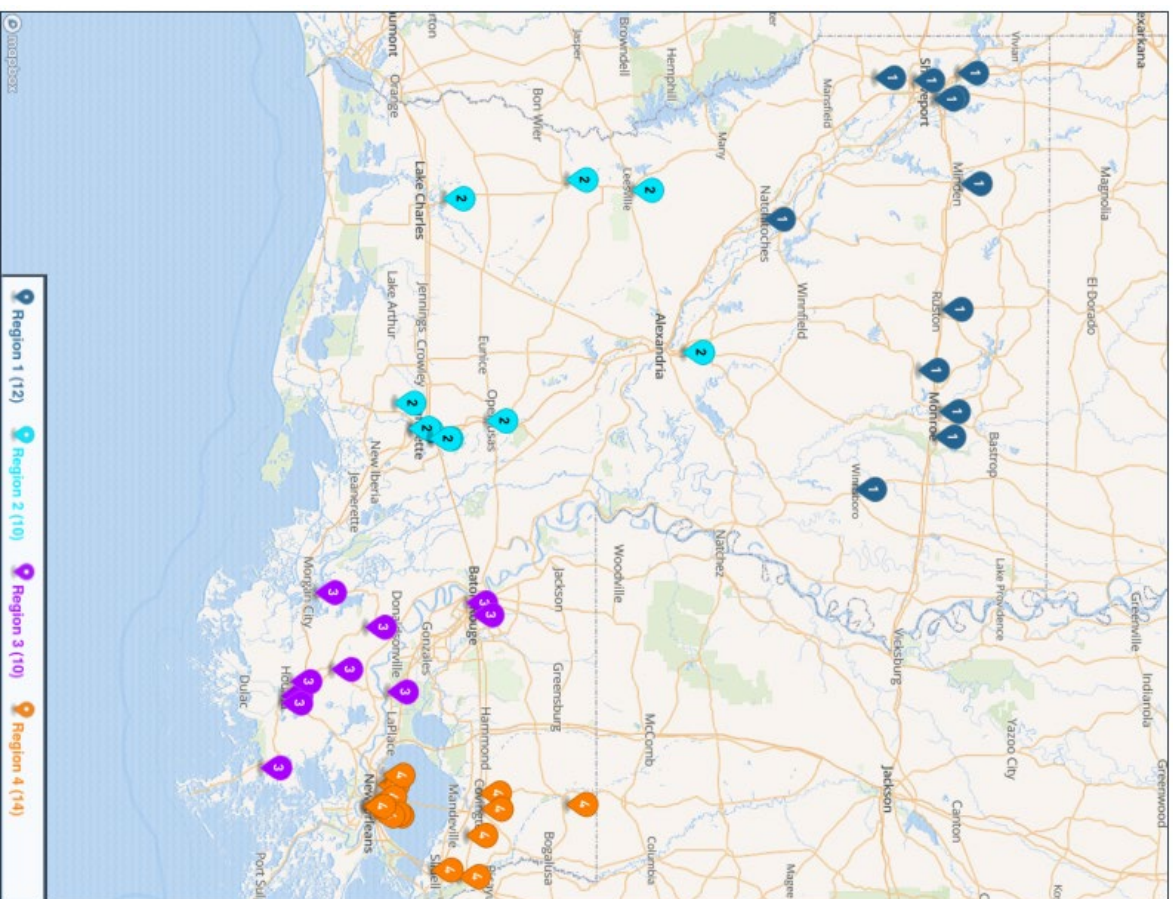

Tennis - Division II (46 Schools)

Tennis Division II

Final

Region 1

- Bossier
- Caddo Magnet
- Franklin Parish
- Minden
- Natchitoches Central
- Neville
- North DeSoto
- Northwood - Shrev.
- Ouachita Parish
- Ruston
- Southwood
- West Ouachita

Region 2

- Comeaux
- David Thibodaux
- DeRidder
- Leesville
- North Vermillion
- Opelousas
- Sam Houston
- St. Thomas More
- Teurlings Catholic
- Toga

Region 3

- A.J. Ellender
- Assumption
- E.D. White
- Liberty
- Litcher
- Morgan City
- South Lafourche
- South Terrebonne
- Tara
- Vandebilt Catholic

Region 4

- Archbishop Chapelle
- Archbishop Hannan
- Archbishop Rummel
- Ben Franklin
- Franklinton
- Holy Cross
- Kenner Discovery Health Science
- Lakeshore
- Pearl River
- Salmen
- St. Augustine
- St. Scholastica
- The Willow School
- Ursuline Academy