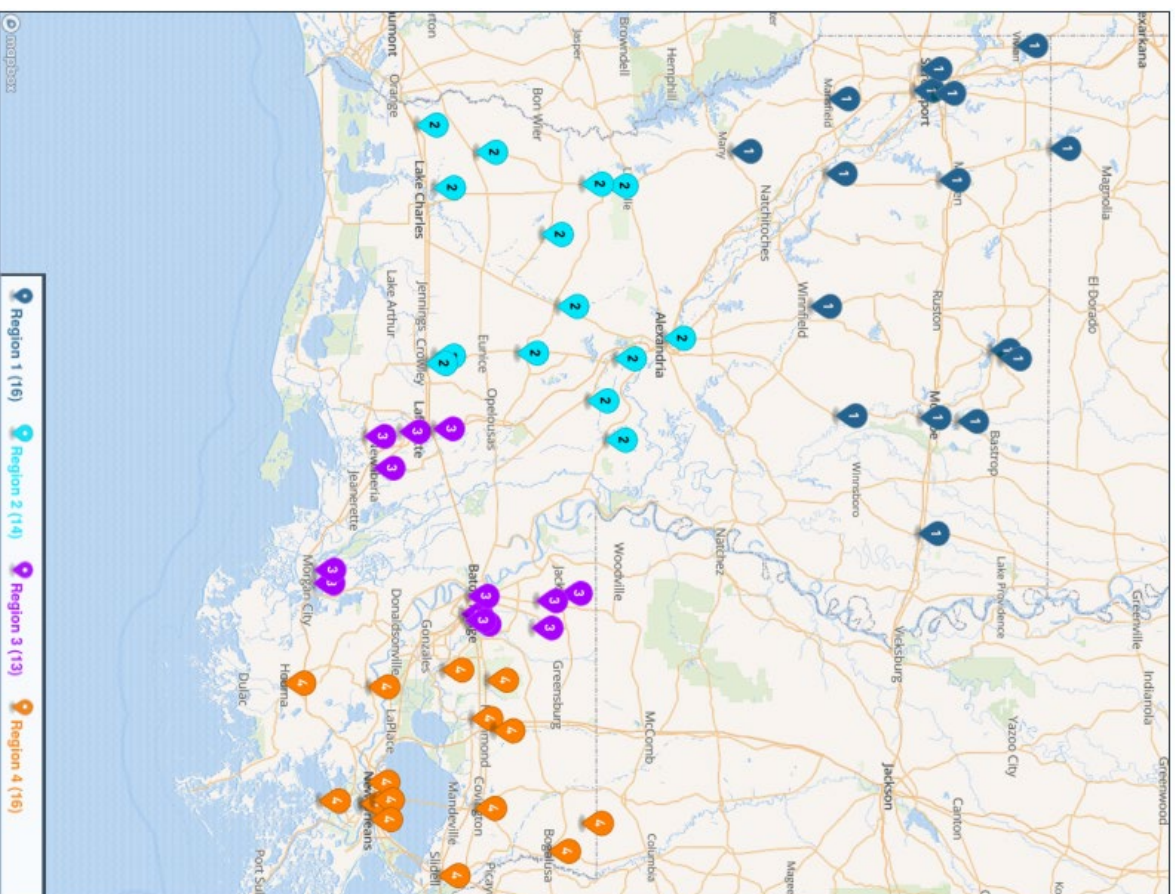

Boys Golf Region - v.1 Division III (59 Schools)

Boys Golf Division III

Final

Region 1

- Caldwell Parish
- Calvary Baptist
- D'Arbonne Woods Charter
- Delhi Charter
- Evangel Christian
- Lakeside
- Loyola Prep
- Mansfield
- Mary
- North Caddo
- North Webster
- Ouachita Christian
- Red River
- Richwood
- Union Parish
- Winfield

Region 2

- Avoyelles
- Bunkie
- Crowley
- DeQuincy
- East Besurgard
- Holy Savior Menard
- Mamou
- Notre Dame
- Oakdale
- Pickering
- Rapides
- Rosepine
- Vinton
- Westlake

Region 3

- Ascension Episcopal
- Benwick
- Catholic - N.L.
- Delcambre
- Durham
- East Feliciana
- Episcopal
- Lafayette Christian
- Northeast
- Parkview Baptist
- Patterson
- Slaughter Community Charter
- University Lab

Region 4

- Bogalusa
- De La Salle
- Doyle
- Fisher
- French Settlement
- Houma Christian
- Isidore Newman
- John Curtis Christian
- Metairie Park Country Day
- Morris Jeff
- Northlake Christian
- Pine
- Pope John Paul II
- Springfield
- St. James
- St. Thomas Aquinas