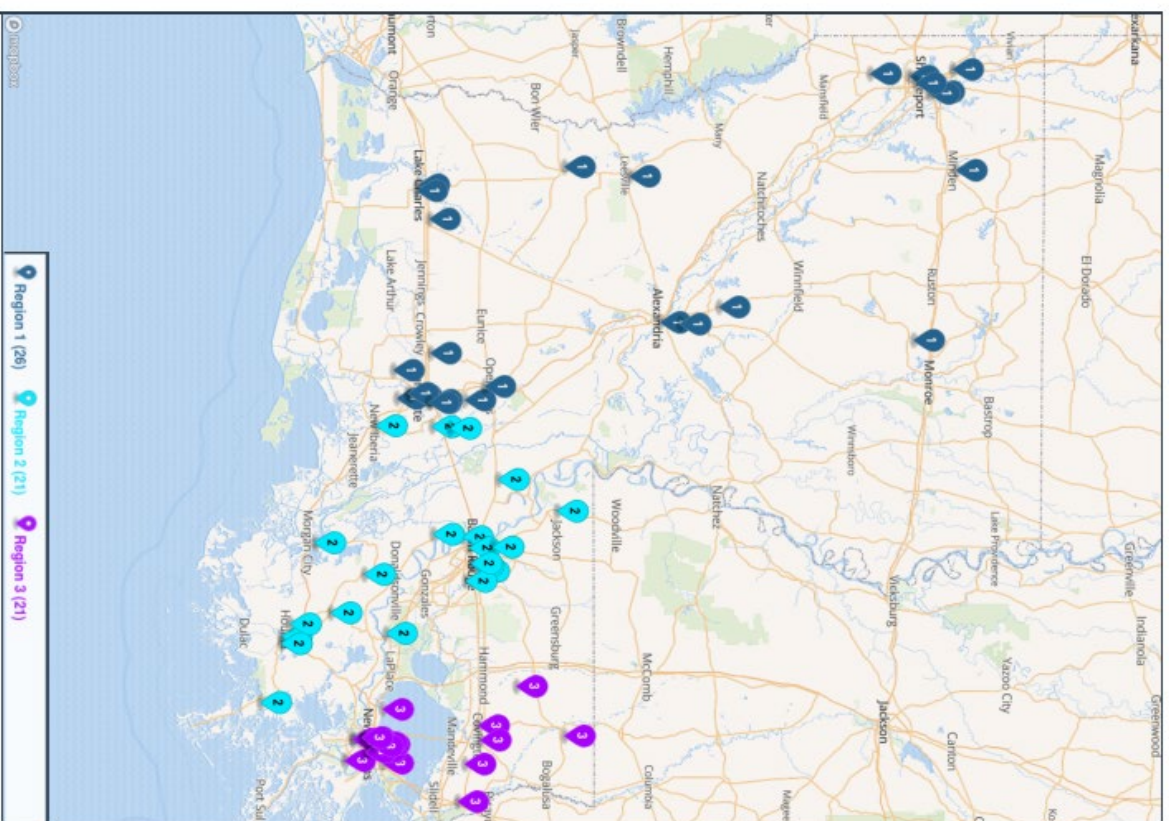

Division II Cross Country - Division II (68 Schools)

Cross Country Division II

Final

Region 1

- Acadiana Renaissance Charter
- Beau Chene
- Bossier
- Caddo Magnet
- Cormeaux
- David Thibodeaux
- Derblader
- Grant
- Iowa
- Latchange
- Lake Charles College Prep
- Leesville
- Minden
- North DeSoto
- Northside
- North Vermilion
- Northwood - Shrev.
- Opelousas
- Parabody
- Rayne
- Southwood
- St. Thomas More
- Teurlings Catholic
- Tioga
- West Ouachita
- Woodlawn - Shrev.

Region 2

- A.J. Ellender
- Assumption
- Belleire
- Breaux Bridge
- Broadmoor
- Brusly
- Caecilia
- E.D. White
- Livonia
- Lutcher
- McKinley
- Morgan City
- Plaquemine
- Scotlandville
- South Latourche
- St. Michael the Archangel
- Tara
- Vardobit Catholic
- West Feliciana
- Westgate

Region 3

- Abramson
- Academy of Our Lady
- Acad. of Sacred Heart - N.O.
- Archbishop Hannan
- Archbishop Shaw
- Belle Chasse
- Eleanor McMain
- Franklinton
- Frederick A Douglass
- George Washington Carver
- Holy Cross
- Kenner Discovery Health Science
- Lakeshore
- Lorange
- McDonogh #35
- New Orleans Military & Maritime
- N.O. Charter Science and Math
- Pearl River
- St. Augustine
- St. Scholastica
- The Willow School