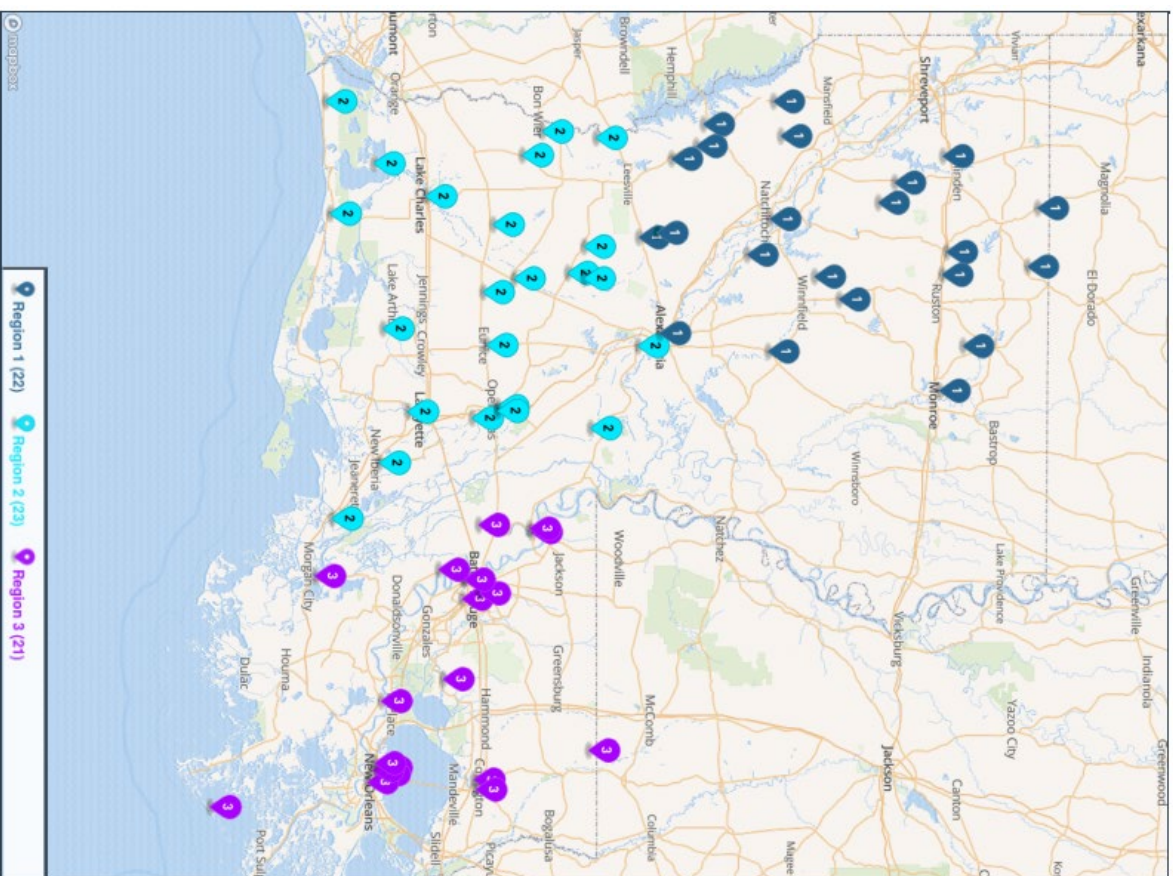

Division V Cross Country - Division V (66 Schools)

Cross Country Division V

Final

Region 1

- Arcadia
- Calvin
- Castor
- Claiborne Christian
- Converse
- Dodson
- Downsville
- Doyle
- Florien
- Georgetown
- Grace Christian
- Haynesville
- Hicks
- Hornbeck
- Montgomery
- Negreet
- Pleasant Hill
- Ringgold
- Simpson
- Simsboro
- St. Mary's
- Summerfield

Region 2

- Alexandria Country Day
- Benchmans Academy
- Elizabeth
- Elton
- Evans
- Guerdan
- Hackberry
- Hamilton Christian
- Hanson Memorial
- Highland Baptist
- Johnson Bayou
- JS Clark Leadership Academy
- Merryville
- Oberlin
- Opelousas Catholic
- Pitkin
- Plainview
- Reeves
- Singer
- South Cameron
- St. Edmund
- St. Joseph's - Plaquemine
- Westminster Christian - Lafayette

Region 3

- Catholic - P.C.
- Central Catholic
- Christ Episcopal School
- Crescent City
- Ecole Classique
- False River
- Family Christian
- Grand Isle
- Jehovah-Jireh
- La. School for Deaf
- La. School for Visually Impaired
- Lutheran
- Lycee Francais de la Nouvelle Orleans
- Maurepas
- Mt. Hermon
- North Iberville
- Northlake Christian
- St. John
- St. Martin's Episcopal
- St. Therese Academy
- West St. John