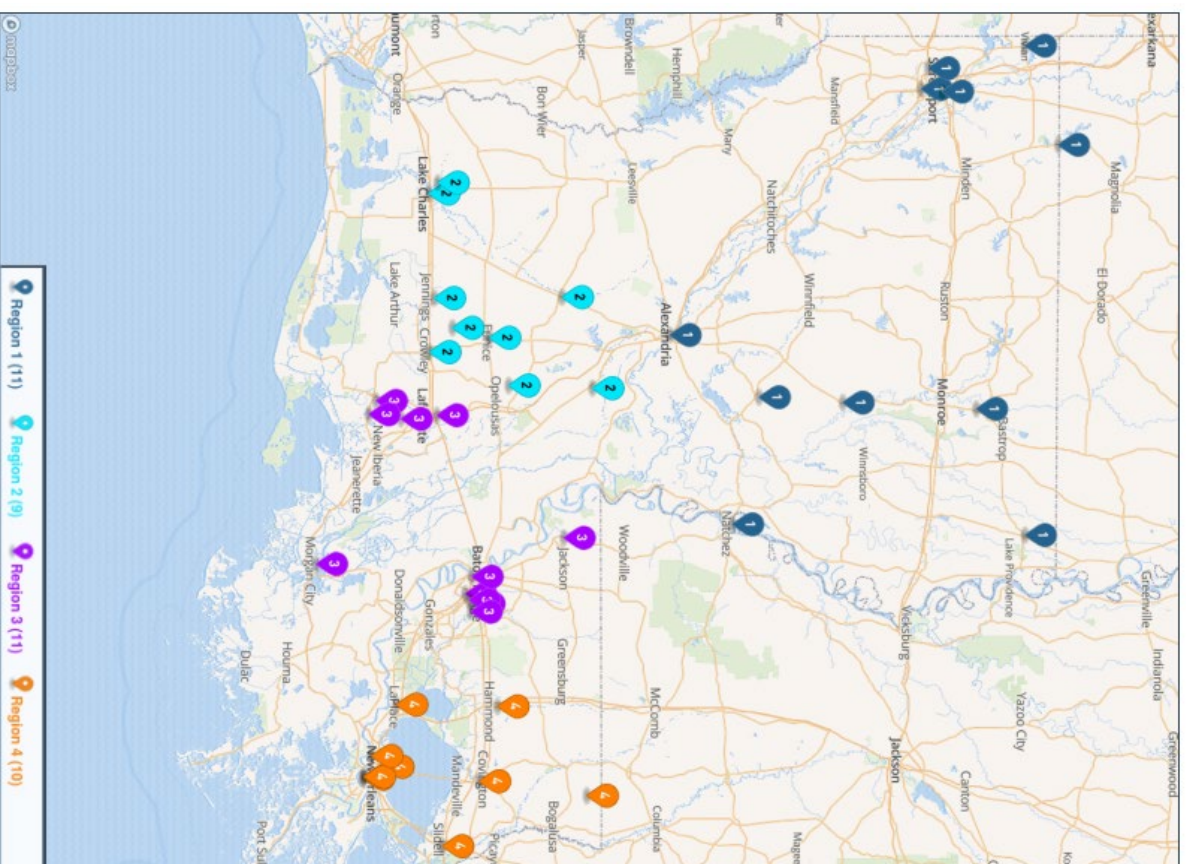

Tennis - Division III Division III (41 Schools)

Tennis Division III Final

Region 1

- Bolton
- Caldwell Parish
- Calvary Baptist
- Evangel Christian
- Jena
- Loyola Prep
- North Caddo
- North Webster
- Oak Grove
- Sterlington
- Vidalia

Region 2

- Bunkie
- Eunice
- Iota
- Jennings
- Northwest
- Notre Dame
- Oakdale
- St. Louis Catholic
- Westlake

Region 3

- Abbeville
- Acadiana Renaissance Charter
- Berwick
- Durham
- Episcopal
- Erath
- Lafayette Christian
- Parkview Baptist
- St. Michael the Archangel
- University Lab
- West Feliciana

Region 4

- Acad. of Sacred Heart - N.O.
- De La Salle
- Haynes Academy
- Isidore Newman
- John Curtis Christian
- Northlake Christian
- Pine
- Pope John Paul II
- St. Charles
- St. Thomas Aquinas