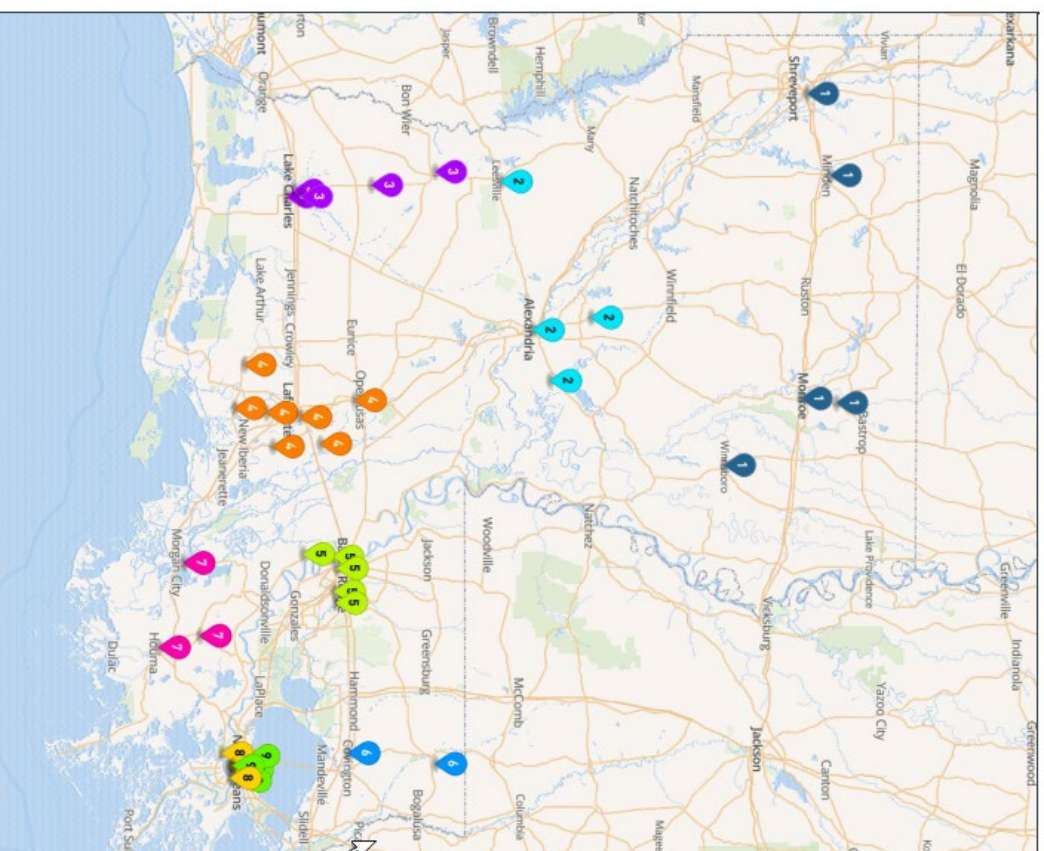

Girls Soccer District - v.1 Division III (41 Schools)

District 1 (5)	District 2 (4)	District 3 (5)	District 4 (7)
District 5 (5)	District 6 (2)	District 7 (3)	District 8 (5)
District 9 (5)			

Girls Soccer Division III Final

District 1

- Bossier
- Franklin Parish
- Minden
- Sterlington
- Woosman

District 2

- Bolton
- Buckeye
- Grant
- Leesville

District 3

- DeRidder
- Lake Charles College Prep
- South Beaugard
- St. Louis Catholic
- Washington-Marion

District 4

- Acadiana Renaissance Charter
- Cecilia
- David Thibodaux
- Erath
- Kaplan
- Opelousas
- St. Martinville

District 5

- Brusly
- Parkview Baptist
- Plaquemine
- St. Michael the Archangel
- University Lab

District 6

- Archbishop Hannan
- Franklinton

District 7

- E.D. White
- Morgan City
- Vandebill Catholic

District 8

- Acad. of Sacred Heart - N.O.
- De La Salle
- Lord Beaconsfield Landry
- Patrick Taylor - Science/Tech.
- Young Audiences Charter

District 9

- Cabrini
- Eleanor McMinn
- Haynes Academy
- Morris Jeff
- Ursuline Academy