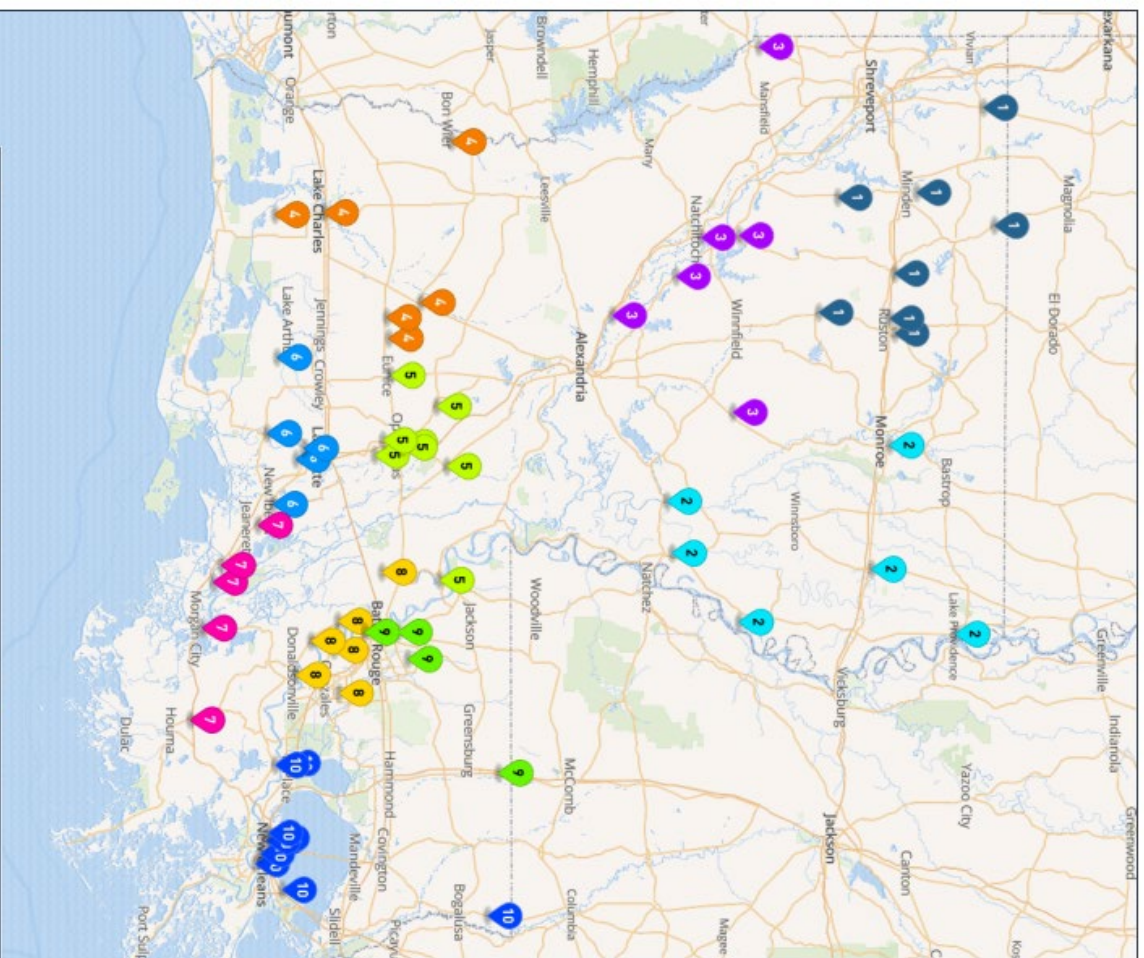

Basic Class - v.4 Ringgold Class 1A (64 Schools)

© 2023

Districts 1 (8)	Districts 2 (6)	Districts 3 (6)	Districts 4 (9)
Districts 5 (8)	Districts 6 (5)	Districts 7 (5)	Districts 8 (9)
Districts 9 (4)	Districts 10 (10)		

District 1

- Arcadia
- Cedar Creek
- Glenbrook
- Haynesville
- Jonesboro-Hodge
- Lincoln Preparatory School
- Plain Dealing
- Ringgold

District 2

- Block
- Delhi
- Delta Charter
- General Trass
- St. Frederick
- Tensas

District 3

- Lakeview
- LaSalle
- Logansport
- Montgomery
- Northwood - Lena
- St. Mary's

District 4

- Basile
- Eilon
- Grand Lake
- Hamilton Christian
- Merryville
- Oberlin

District 5

- Berchmans Academy
- Catholic - P.C.
- JS Clark Leadership Academy
- North Central
- Opelousas Catholic
- Sacred Heart
- St. Edmund
- Westminster Christian

District 6

- Ascension Episcopal
- Guendran
- Highland Baptist
- Vermilion Catholic
- Westminster Christian - Lafayette

District 7

- Centerville
- Central Catholic
- Covenant Christian
- Hanson Memorial
- Jeanerette

District 8

- Ascension Catholic
- Ascension Christian
- East Iberville
- North Iberville
- St. John
- White Castle

District 9

- Central Private
- Kentwood
- Southern Lab
- Thrive Academy

District 10

- Crescent City
- Ecole Classique
- Living School of New Orleans
- Louise McGehee
- Lycee Francais de la Nouvelle Orleans
- Riverside Academy
- St. Martin's Episcopal
- St. Therese Academy
- Varnado
- West St. John