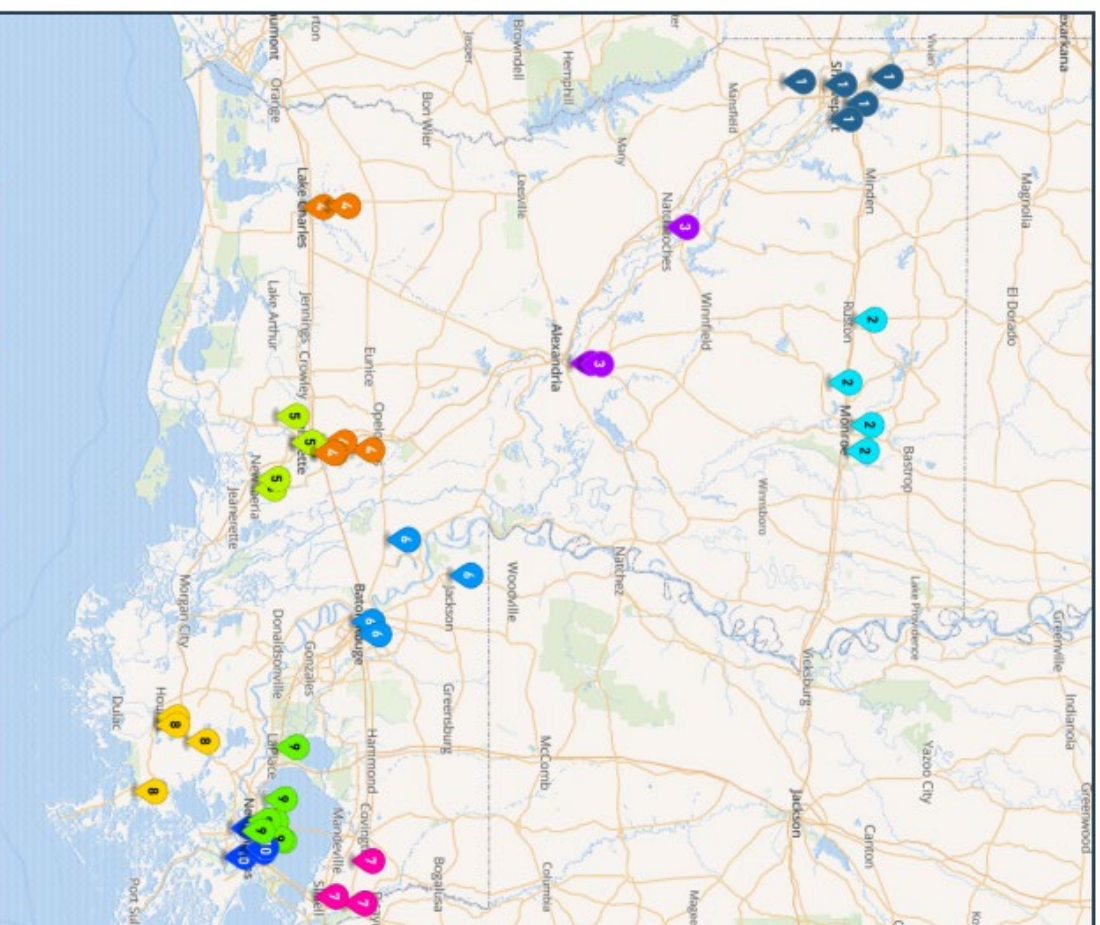

Boys Soccer District - v.2 Pineville Ouachita Parish Division II (45 Schools)

District 1 (5)	District 2 (4)	District 3 (3)	District 4 (6)
District 5 (9)	District 6 (4)	District 7 (3)	District 8 (14)
District 9 (7)	District 10 (4)		

District 1

- Caddo Magnet
- North DeSoto
- Northwood - Shrev.
- Parkway
- Southwood

District 2

- Neville
- Ouachita Parish
- Ruston
- West Ouachita

District 3

- Natchitoches Central
- Pineville
- Toga

District 4

- Besau Chene
- Carencro
- David Thibodaux
- LaGrange
- Sam Houston
- Turlings Catholic

District 5

- Cornesux
- New Iberia
- North Vermilion
- St. Thomas More
- Westgate

District 6

- Liberty
- Livonia
- Tara
- West Feliciana

District 7

- Lakeshore
- Pearl River
- Salmen

District 8

- A.J. Ellender
- Central Lafourche
- South Lafourche
- South Terrebonne

District 9

- Archbishop Rummel
- Ben Franklin
- East St. John
- Holy Cross
- Kerner Discovery Health Science
- Riverdale
- The Willow School

District 10

- Belle Chasse
- Edna Karr
- L. W. Higgins
- New Orleans Military & Maritime