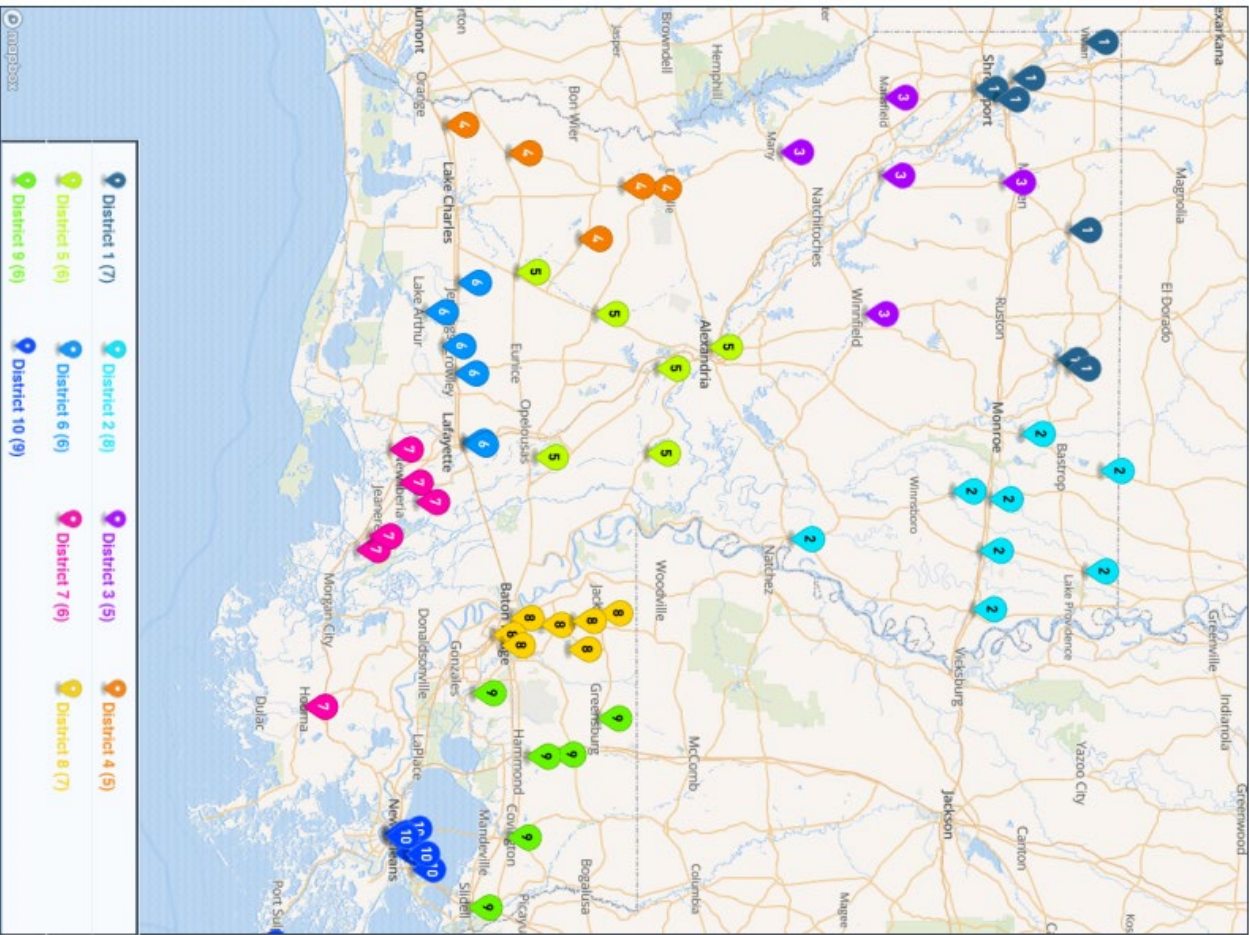

Basic Class - v.3 Red River Class 2A (65 Schools)

District 1

- Calvary Baptist
- D'Arbonne Woods Charter
- Green Oaks
- Homer
- Magnolia School of Excellence
- North Caddo
- Union Parish

District 2

- Beekman Charter
- Delhi Charter
- Ferriday
- Madison
- Mangham
- Oak Grove
- Ouachita Christian
- Rayville

District 3

- Lakeside
- Mansfield
- Mary
- Red River
- Winfield

District 4

- DeQuincy
- East Beauregard
- Pickering
- Rosepine
- Vinton

District 5

- Avoynelles
- Holy Savior Menard
- Kinder
- Oakdale
- Port Barre
- Rapides

District 6

- Lafayette Christian
- Lafayette Renaissance Charter Academy
- Lake Arthur
- Midland
- Notre Dame
- Welsh

District 7

- Catholic - N.L.
- Delcambre
- Franklin
- Houma Christian
- Loreauville
- West St. Mary

District 8

- Baker
- Caploli
- Dunham
- East Feliciana
- Episcopal
- Northeast
- Slaughter Community Charter

District 9

- French Settlement
- Independence
- Northlake Christian
- Pope John Paul II
- St. Helena College & Career Acad.
- St. Thomas Aquinas

District 10

- International H.S. of New Orleans
- Isidore Newman
- Metairie Park Country Day
- M.L. King Charter
- Sarah T. Reed
- South Plaquemines
- St. Katharine Drexel
- St. Mary's Academy
- Walter L. Cohen