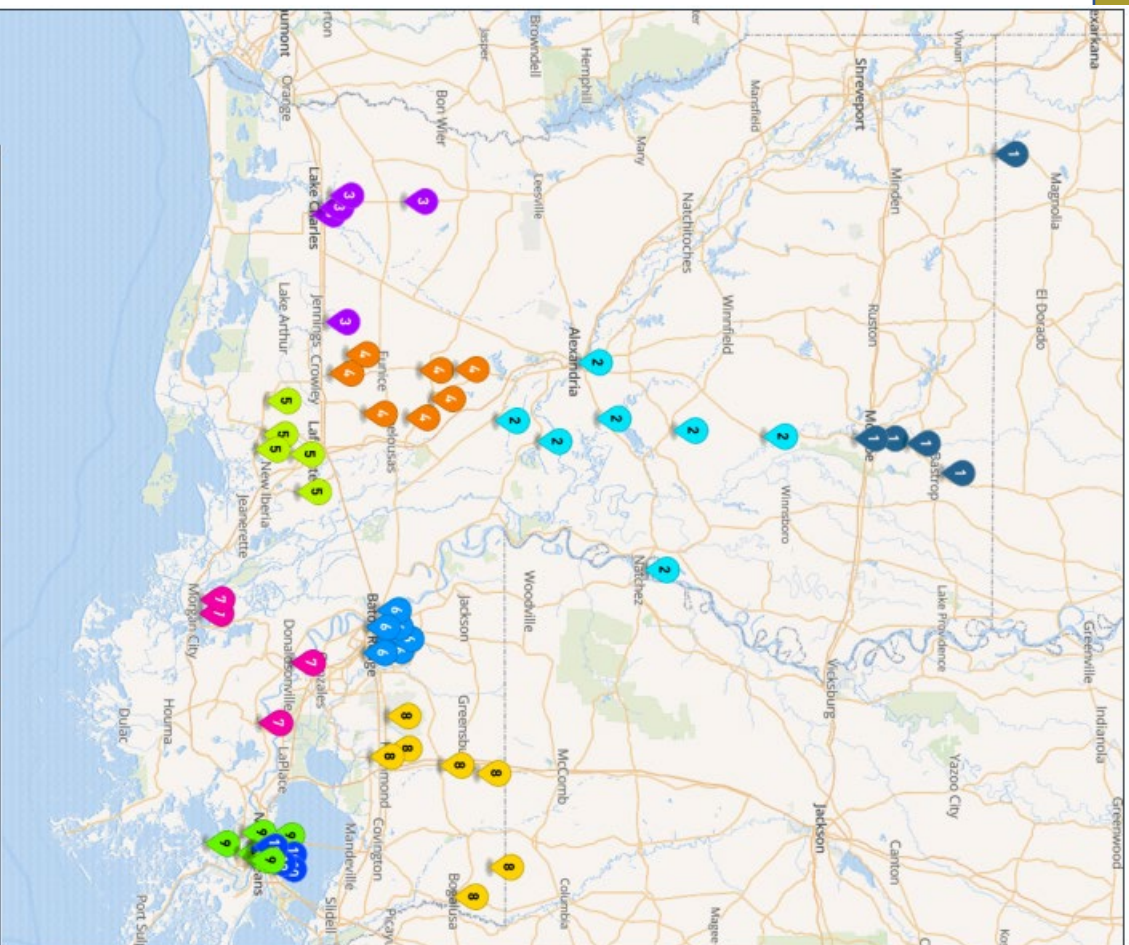

District - v.4 H - LB - CP Class 3A (64 Schools)

District 1

- Bastrop
- Carroll
- North Webster
- Richwood
- Sterlington

District 2

- Bolton
- Buckeye
- Bunkie
- Caldwell Parish
- Jena
- Marksville
- Vidalia

District 3

- Jennings
- Lake Charles College Prep
- South Beauregard
- St. Louis Catholic
- Westlake

District 4

- Church Point
- Crowley
- Iota
- Mamou
- Northwest
- Pine Prairie
- Ville Platte

District 5

- Abbeville
- Acadiana Renaissance Charter
- Erath
- Kaplan
- St. Martinville

District 6

- Collegiate Baton Rouge
- Geo Next Generation
- Glen Oaks
- Helix Mentorship Academy
- Madison Prep
- Parkview Baptist
- Port Allen
- University Lab

District 7

- Berwick
- Donaldsonville
- Patterson
- St. James

District 8

- Albany
- Amite
- Bogalusa
- Doyle
- Jewel Summer
- Pine
- Springfield

District 9

- Fisher
- Haynes Academy
- Jefferson Rise Charter
- Patrick Taylor - Science/Tech.
- Thomas Jefferson
- Young Audiences Charter

District 10

- Acad. of Sacred Heart - N.O.
- Booker T. Washington - N.O.
- Cabrini
- De La Salle
- John F. Kennedy
- Livingston Collegiate
- Lord Beaconsfield Landry
- Morris Jeff
- Sophie B. Wright
- Ursuline Academy