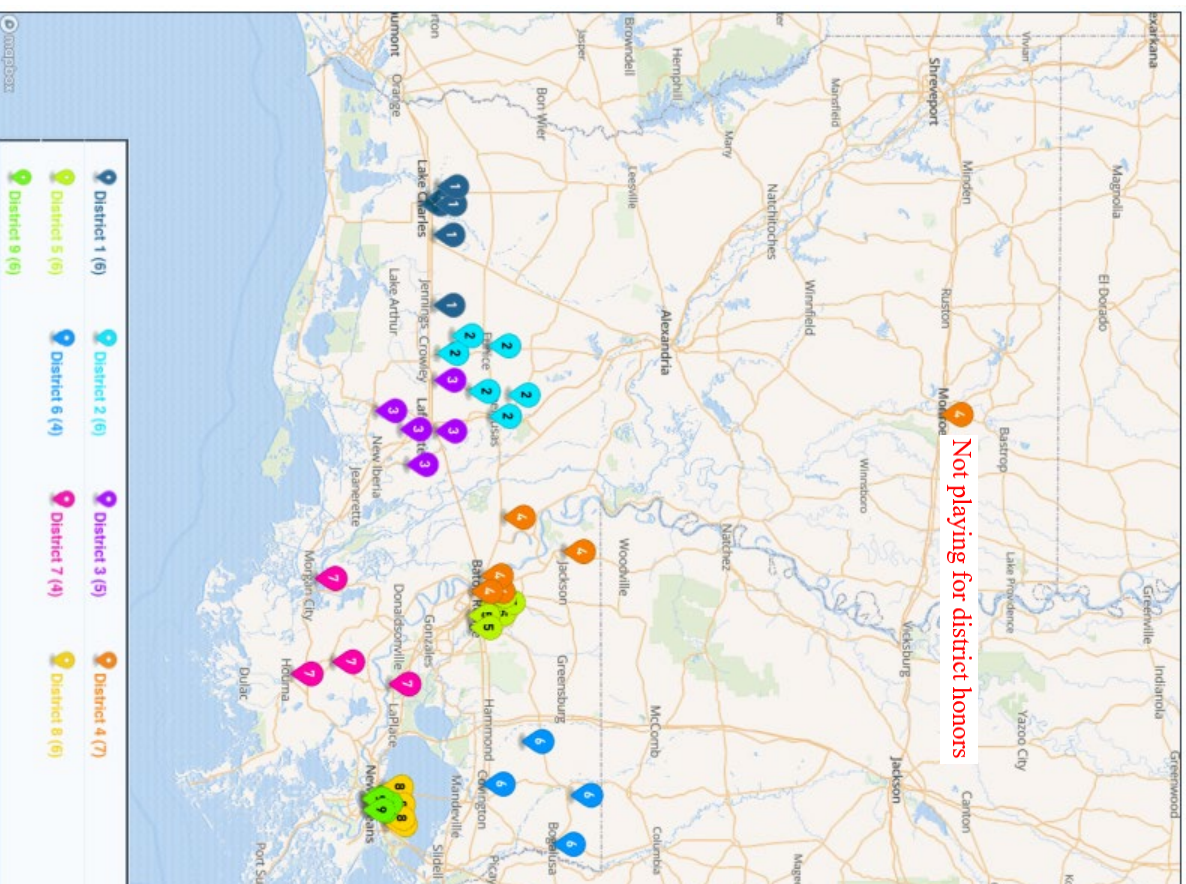

Volleyball District - v.1 Volleyball - Division III (50 Schools)

Volleyball Division III Final

District 1

- Iowa
- Jennings
- Lake Charles College Prep
- St. Louis Catholic
- Washington-Marion
- Westlake

District 2

- Church Point
- Crowley
- Eunice
- Iota
- Northwest
- Opelousas

District 3

- Abbeville
- Acadiana Renaissance Charter
- Northside
- Rayne
- St. Martinville

District 4

- Helix Mentorship Acad
- Livonia
- Madison Prep
- Port Allen
- University Lab
- West Feliciana
- Wossman

District 5

- Collegiate Baton Rouge
- Geo Next Generation
- Glen Oaks
- Istrouma
- Parkview Baptist
- St. Michael the Archangel

District 6

- Archbishop Hannan
- Bogalusa
- Franklinton
- Lorange

District 7

- Berwick
- E.D. White
- Litcher
- Vanderbilt Catholic

District 8

- Abramson
- Cabriol
- Frederick A Douglass
- Haynes Academy
- John F. Kennedy
- Livingston Collegiate

District 9

- Booker T. Washington - N.O.
- De La Salle
- Lord Beaconsfield Landry
- N.O. Charter Science and Math
- Sophie B. Wright
- Young Audiences Charter