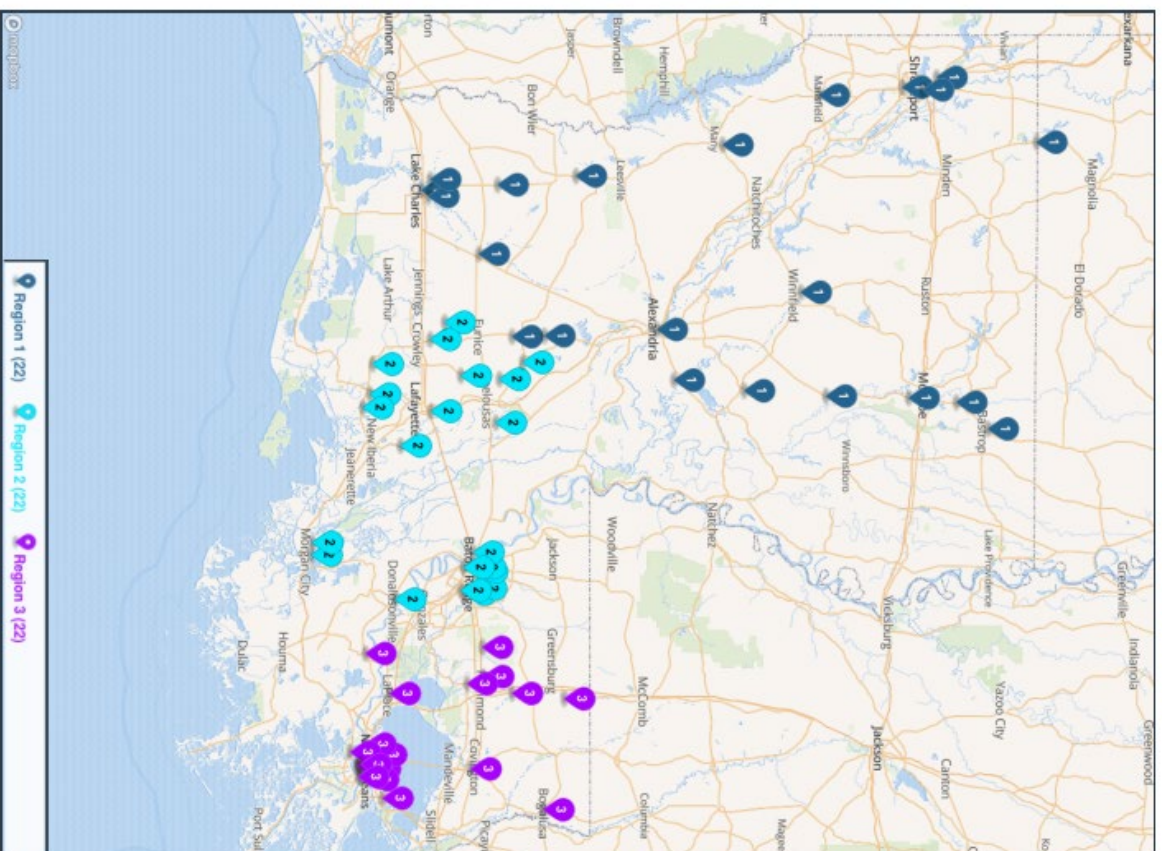

Division III Cross Country - Division III (66 Schools)

Cross Country Division III

Final

Region 1

- Bastrop
- Broussard
- Buckeye
- Caldwell Parish
- Calvary Baptist
- Green Oaks
- Jena
- Kinder
- Loyola Prep
- Mamou
- Marsfield
- Mary
- North Webster
- Pine Prairie
- Richwood
- Rosepine
- South Beauregard
- Sterlington
- St. Louis Catholic
- Washington-Marion
- Westlake
- Winnfield

Region 2

- Abbeville
- Broussard
- Church Point
- Crowley
- Donaldsonville
- Episcopal
- Erath
- Geo Next Generation
- Helix Mentorship Academy
- Iota
- Istrouma
- Kaplan
- Lafayette Renaissance Charter Academy
- Madison Prep
- Northwest
- Parkview Baptist
- Patterson
- Port Allen
- Port Barre
- St. Martinville
- University Lab
- Ville Platte

Region 3

- Albany
- Bogalusa
- Cabriani
- De La Salle
- Doyle
- Haynes Academy
- Independence
- International H.S. of New Orleans
- Isidore Newman
- Jewel Sumner
- John Curtis Christian
- Lord Beaconsfield Landry
- Morris Jeff
- Northlake Christian
- Patrick Taylor - Science/Tech.
- Sarah T. Reed
- Sophie B. Wright
- Springfield
- St. Charles
- St. James
- Ursuline Academy
- Young Audiences Charter