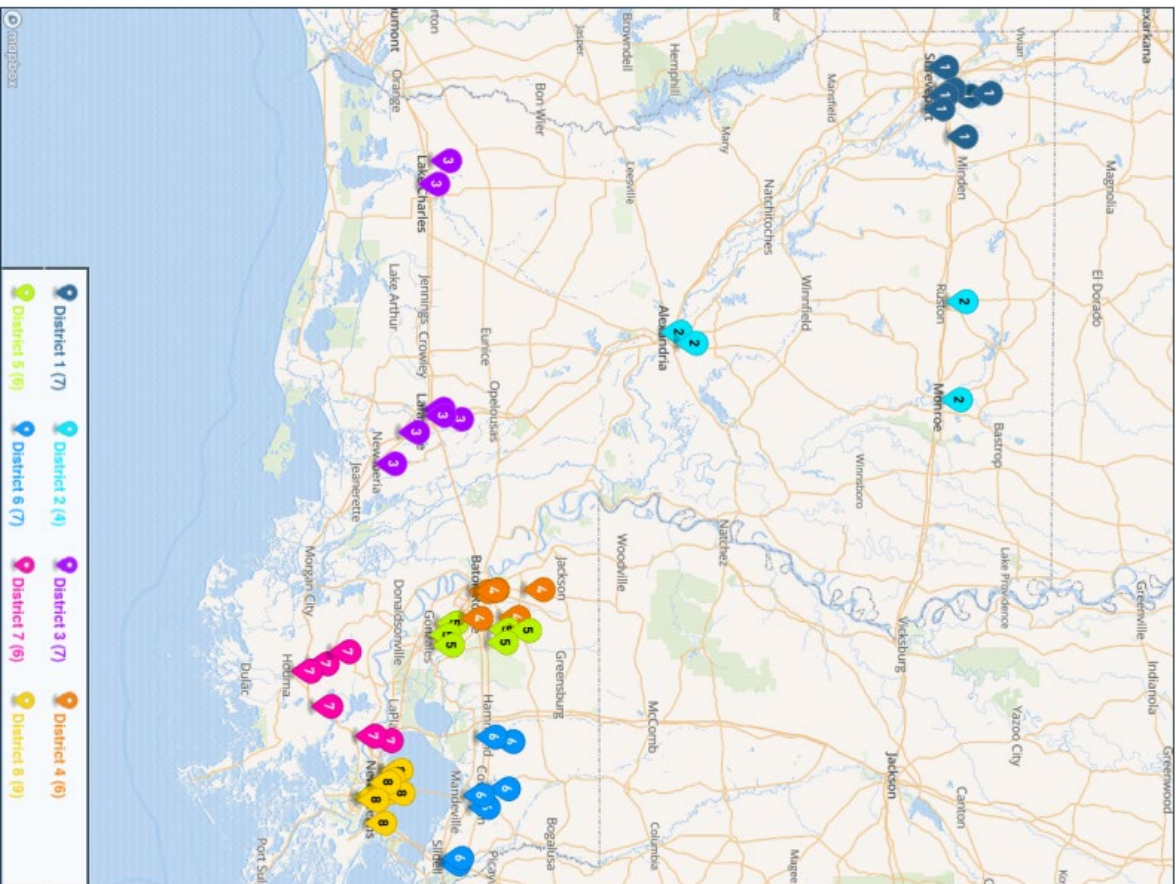

Volleyball District - v.1 Volleyball - Division I (52 Schools)

● District 1 (7)   ● District 2 (4)   ● District 3 (7)   ● District 4 (6)
● District 5 (6)   ● District 6 (7)   ● District 7 (6)   ● District 8 (9)
● District 9 (9)

Volleyball Division I

Final

District 1

- Airline
- Benton
- Captain Shreve
- C.E. Byrd
- Haughton
- Huntington
- Parkway

District 2

- Alexandria
- Pineville
- Ruston
- West Monroe

District 3

- Acadiana
- Barbe
- Carencro
- Lafayette
- New Iberia
- Southside
- Sulphur

District 4

- Baton Rouge
- Central - B. R.
- Liberty
- St. Joseph's Academy
- Woodlawn - B. R.
- Zachary

District 5

- Denham Springs
- Dutchown
- East Ascension
- Live Oak
- St. Amant
- Walker

District 6

- Covington
- Fontainebleau
- Hammond
- Mandeville
- Northshore
- Ponchatoula
- Slidell

District 7

- Central LaFourche
- Destrehan
- Hahnville
- H.L. Bourgeois
- Terrebonne
- Thibodaux

District 8

- Archbishop Chapelle
- Bonnet
- Chalmette
- Dominican
- East Jefferson
- John Ehret
- Mt. Carmel
- Riverdale
- West Jefferson