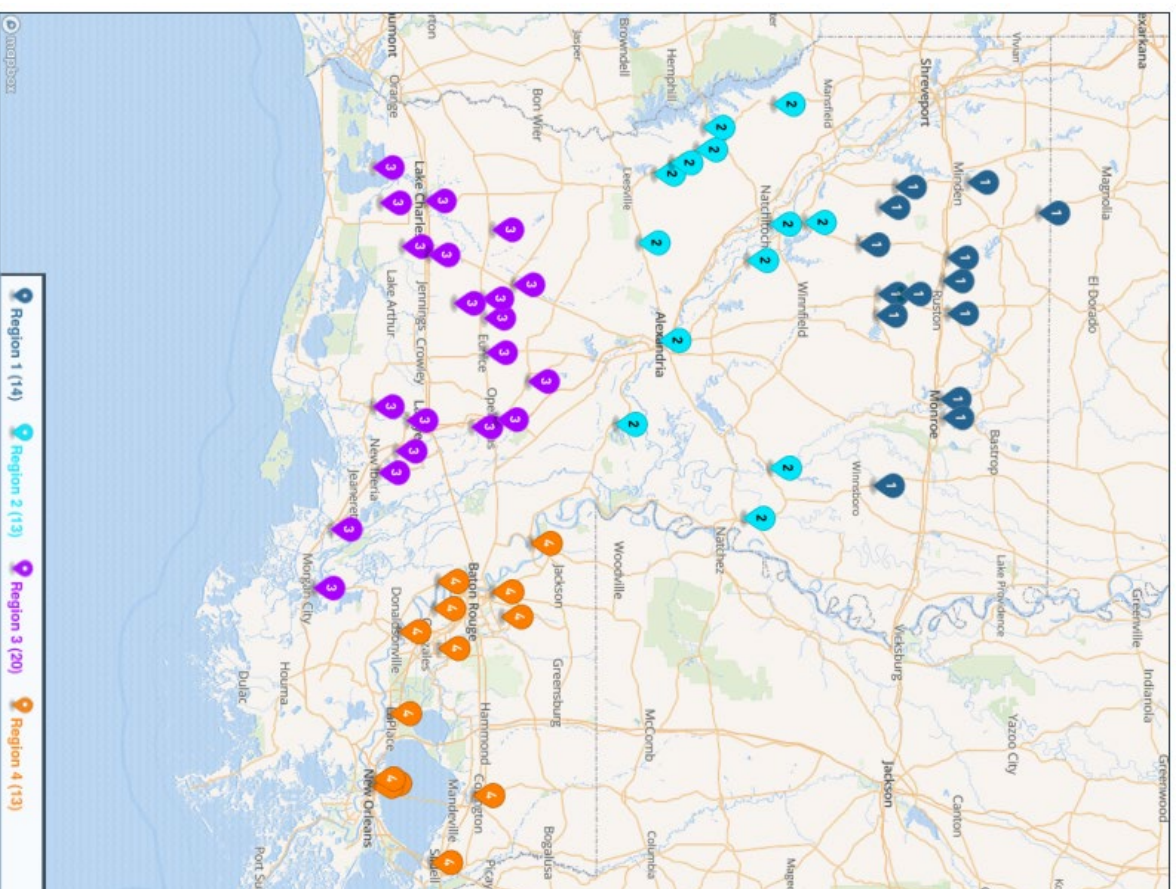

Boys Golf Region - v.1 Division IV (60 Schools)

Boys Golf Division IV

Final

Region 1

- Arcadia
- Castor
- Cedar Creek
- Claiborne Christian
- Family Community
- Glenbrook
- Haynesville
- Jonesboro-Hodge
- Oulman
- Ringgold
- Saline
- Simsboro
- St. Frederick
- Weston

Region 2

- Anacoco
- Avoyelles Public Charter
- Converse
- Delta Charter
- Florien
- Grace Christian
- Harrisonburg
- Hicks
- Hornbeck
- Lakeview
- Montgomery
- Negreet
- St. Mary's

Region 3

- Bastie
- Bell City
- Berchmans Academy
- Central Catholic
- Eilon
- Episcopal of Acadiana
- Grand Lake
- Hackberry
- Hamilton Christian
- Hanson Memorial
- Hathaway
- Highland Baptist
- Lacassine
- Oberlin
- Opelousas Catholic
- Reeves
- Sacred Heart
- St. Edmund
- Vermillion Catholic
- Westminster Christian - Lafayette

Region 4

- Ascension Catholic
- Ascension Christian
- Catholic - P. C.
- Central Private
- Christ Episcopal School
- East Iberville
- Ecole Classique
- First Baptist Christian
- Riverside Academy
- Southern Lab
- St. John
- St. Martin's Episcopal
- St. Therese Academy