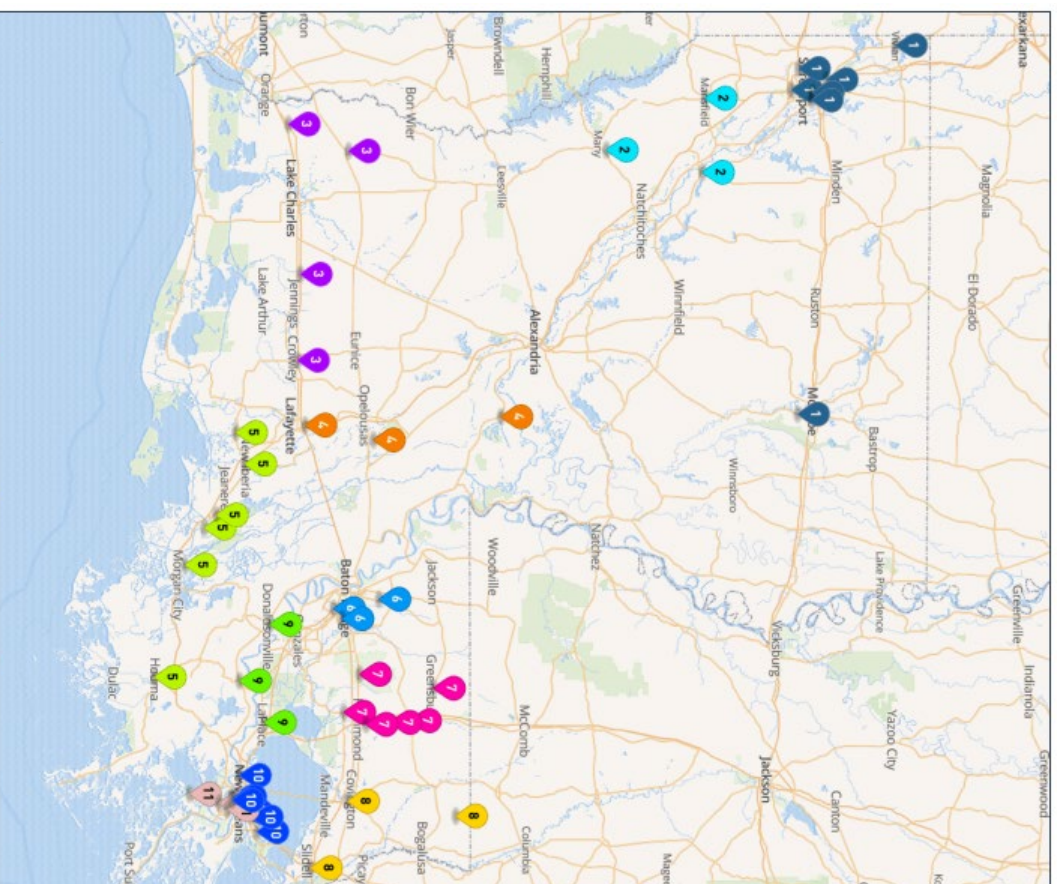

Volleyball District - v.1 Volleyball - Division IV (51 Schools)

District 1 (7)	District 2 (3)	District 3 (4)	District 4 (3)
District 5 (9)	District 6 (3)	District 7 (6)	District 8 (3)
District 9 (3)	District 10 (9)	District 11 (4)	

Volleyball Division IV

Final

District 1

- Calvary Baptist
- Evangel Christian
- Green Oaks
- Loyola Prep
- Magnolia School of Excellence
- North Caddo
- Richwood

District 2

- Mansfield
- Mary
- Red River

District 3

- DeQuincy
- Notre Dame
- Vinton
- Welsh

District 4

- Lafayette Christian
- Marksville
- Port Barre

District 5

- Catholic - N.L.
- Delcambre
- Franklin
- Houma Christian
- Patterson
- West St. Mary

District 6

- Baker
- Durham
- Episcopal

District 7

- Amite
- Doyle
- Independence
- Springfield
- St. Helena College & Career Acad.
- St. Thomas Aquinas

District 8

- Northlake Christian
- Pine
- Pope John Paul II

District 9

- Donaldsonville
- St. Charles
- St. James

District 10

- Acad. of Sacred Heart - N.O.
- International H.S. of New Orleans
- Isidore Newman
- John Curtis Christian
- Morris Jeff
- Sarah T. Reed
- St. Mary's Academy
- Ursuline Academy
- Walker L. Cohen

District 11

- Fisher
- Jefferson Rise Charter
- South Plaquemines
- Thomas Jefferson