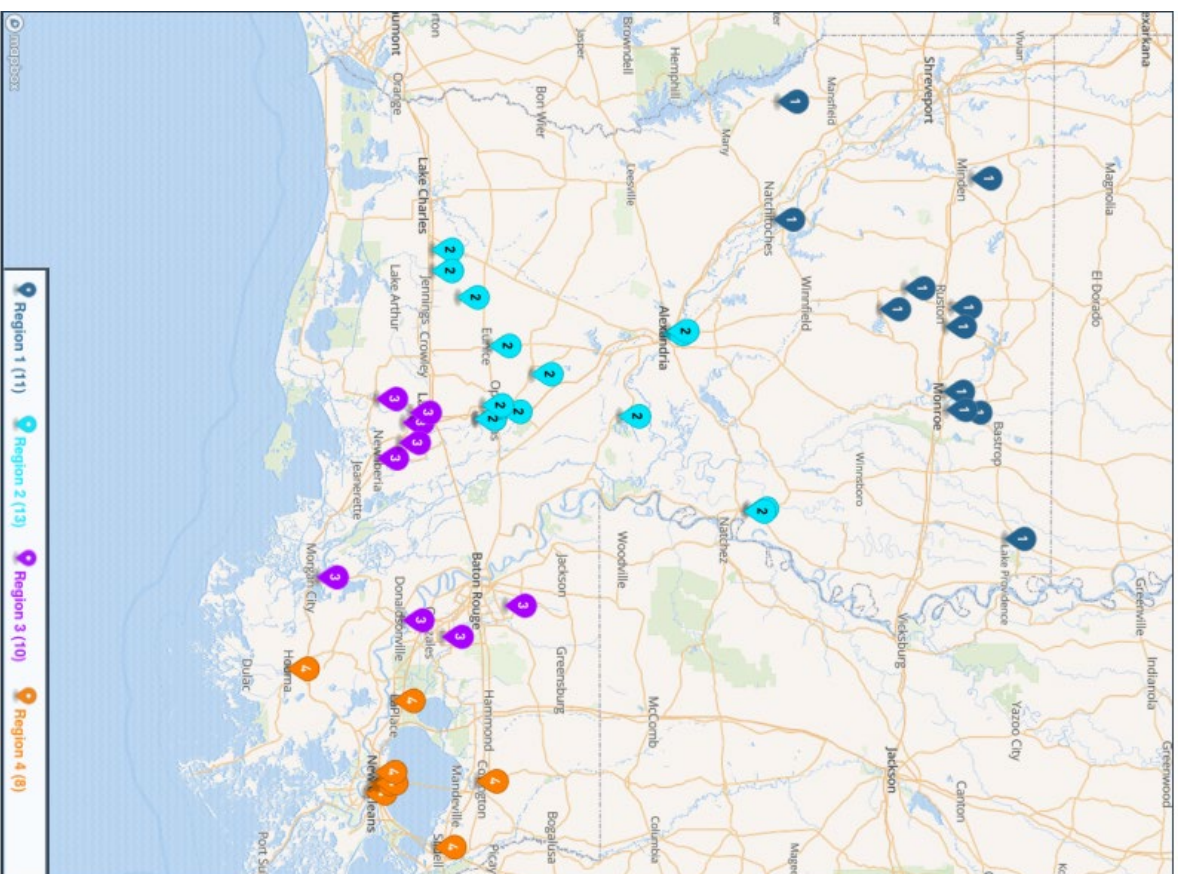

Tennis - Division IV Division IV (42 Schools)

Tennis Division IV Final

Region 1

- Cedar Creek
- Choudrant
- Clabome Christian
- Converse
- Forest
- Glenbrook
- Ouachita Christian
- Quitman
- St. Frederick
- St. Mary's
- Weston

Region 2

- Avoyelles Public Charter
- Berchmans Academy
- Delta Charter
- Ferriday
- Grace Christian
- Halhaway
- Holy Savior Menard
- Larcassine
- Opelousas Catholic
- Sacred Heart
- St. Edmund
- Welsh
- Westminster Christian

Region 3

- Acad. of Sacred Heart - G.C.
- Ascension Catholic
- Ascension Christian
- Ascension Episcopal
- Catholic - N.I.
- Central Catholic
- Central Private
- Episcopal of Acadiana
- Vermillion Catholic
- Westminster Christian - Lafayette

Region 4

- Christ Episcopal School
- First Baptist Christian
- Houma Christian
- Louise McGenee
- Lycee Francais de la Nouvelle Orleans
- Metairie Park Country Day
- Riverside Academy
- St. Martin's Episcopal