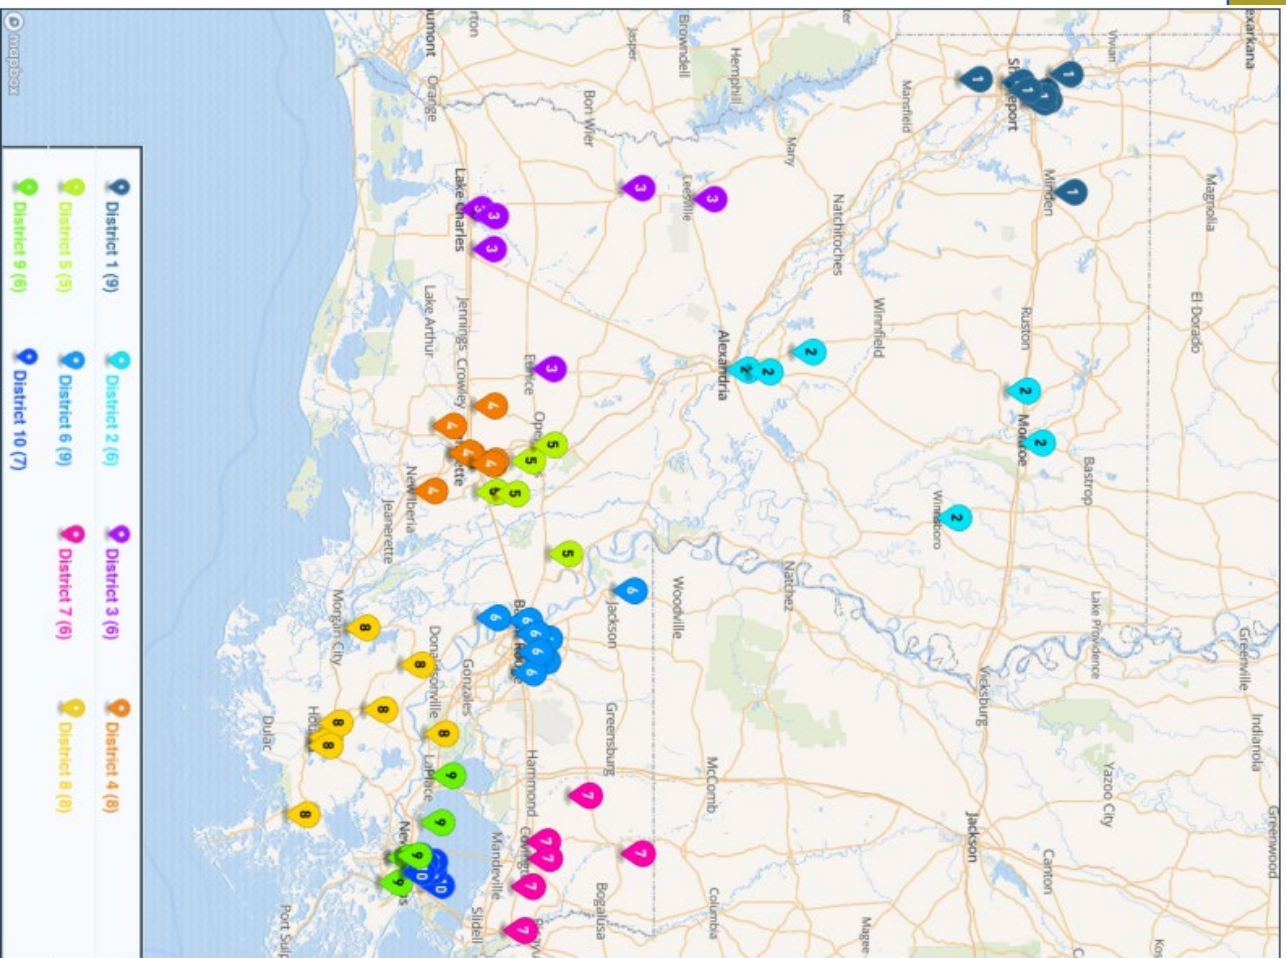

Basic Class - v.4 - Eleanor McMinn Class 4A (70 Schools)

District 1

- Booker T. Washington - Shr.
- Bossier
- Caddo Magnet
- Loyola Prep
- Minden
- North DeSoto
- Northwood - Shrev.
- Southwood
- Woodlawn - Shrev.

District 2

- Franklin Parish
- Grant
- Peabody
- Toga
- West Ouachita
- Wossman

District 3

- DeRidder
- Eunice
- Iowa
- LaGrange
- Leesville
- Washington-Marion

District 4

- Comeaux
- David Thibodaux
- Northside
- North Vermillion
- Rayne
- St. Thomas More
- Teurlings Catholic
- Westgate

District 5

- Beau Chene
- Breaux Bridge
- Cecilia
- Livonia
- Opelousas

District 6

- Belaire
- Broadmoor
- Brusly
- Istrouma
- McKinley
- Plaquemine
- St. Michael the Archangel
- Tara
- West Feliciana

District 7

- Archbishop Hamman
- Franklinton
- Lakeshore
- Loranger
- Pearl River
- St. Scholastica

District 8

- A.J. Ellender
- Assumption
- E.D. White
- Lutcher
- Morgan City
- South Laourche
- South Terrebonne
- Vandeblil Catholic

District 9

- Academy of Our Lady
- Archbishop Shaw
- Belle Chasse
- Kenner Discovery Health Science
- St. Charles
- The Willow School

District 10

- Abramson
- Eleanor McMinn
- Frederick A Douglass
- George Washington Carver
- McDonogh #35
- New Orleans Military & Maritime
- N.O. Charter Science and Math