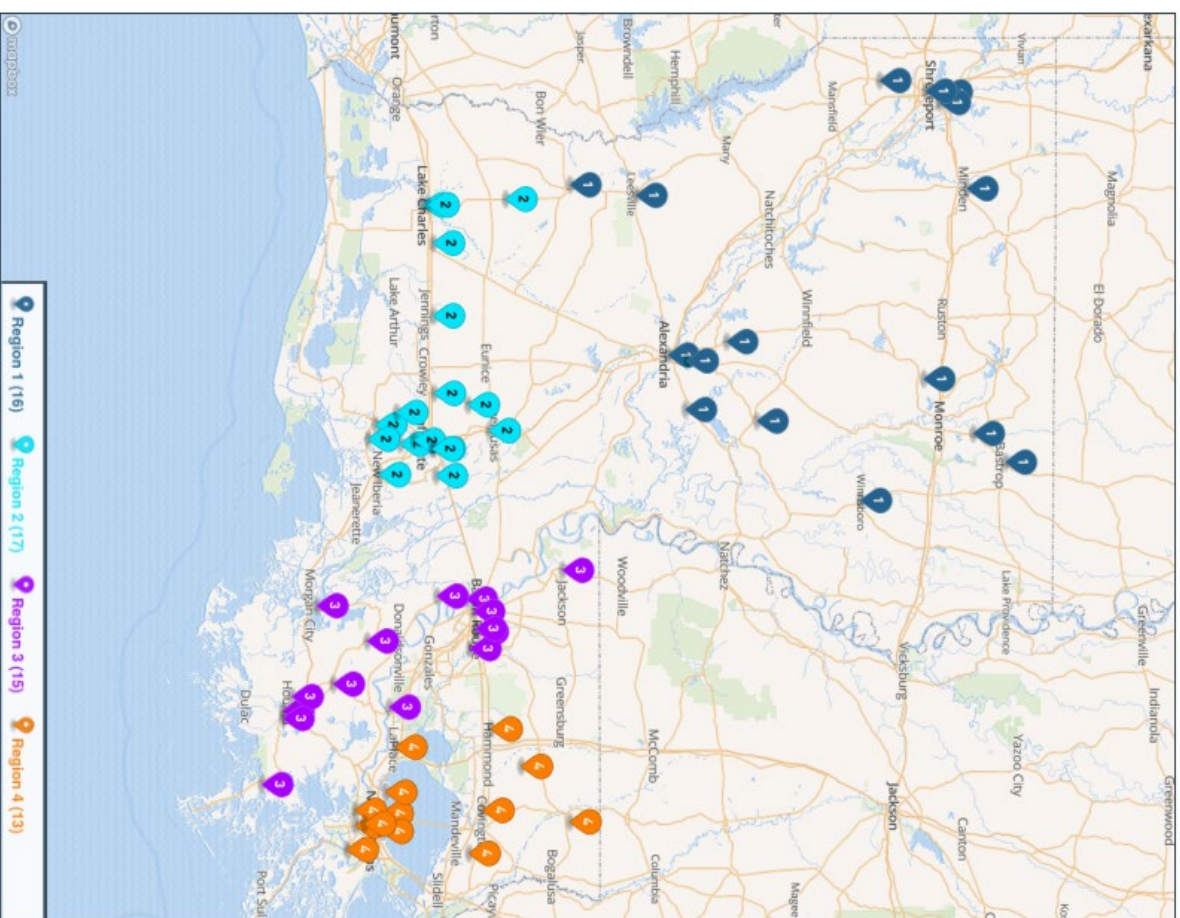

Boys Golf Region - v.1 Division II (61 Schools)

Boys Golf Division II

Final

Region 1

- Bastrop
- Bolton
- Booker T. Washington - Shr.
- Buckeye
- Caddo Magnet
- DeRidder
- Franklin Parish
- Grant
- Jena
- Leesville
- Minden
- North DeSoto
- Sterlington
- Tloga
- West Ouachita
- Woodlawn - Sirev.

Region 2

- Abbeville
- Acadiana Renaissance Charter
- Breaux Bridge
- Church Point
- Comeaux
- David Thibodaux
- Erath
- Iowa
- Jennings
- LaGrange
- North Vermillion
- Opelousas
- Rayne
- South Beauregard
- St. Louis Catholic
- Teurlings Catholic
- Westgate

Region 3

- A.J. Eliender
- Assumption
- Broadmoor
- Brusly
- E.D. White
- Litcher
- Mckinley
- Morgan City
- Plaquemine
- South Lafourche
- South Terrebonne
- St. Michael the Archangel
- Tara
- Vandebilt Catholic
- West Feliciana

Region 4

- Albany
- Archbishop Hannan
- Archbishop Shaw
- Belle Chasse
- Franklinton
- Haynes Academy
- Holy Cross
- Kenner Discovery Health Science
- Lakeshore
- Loranger
- Patrick Taylor - Science/Tech.
- St. Charles
- The Willow School