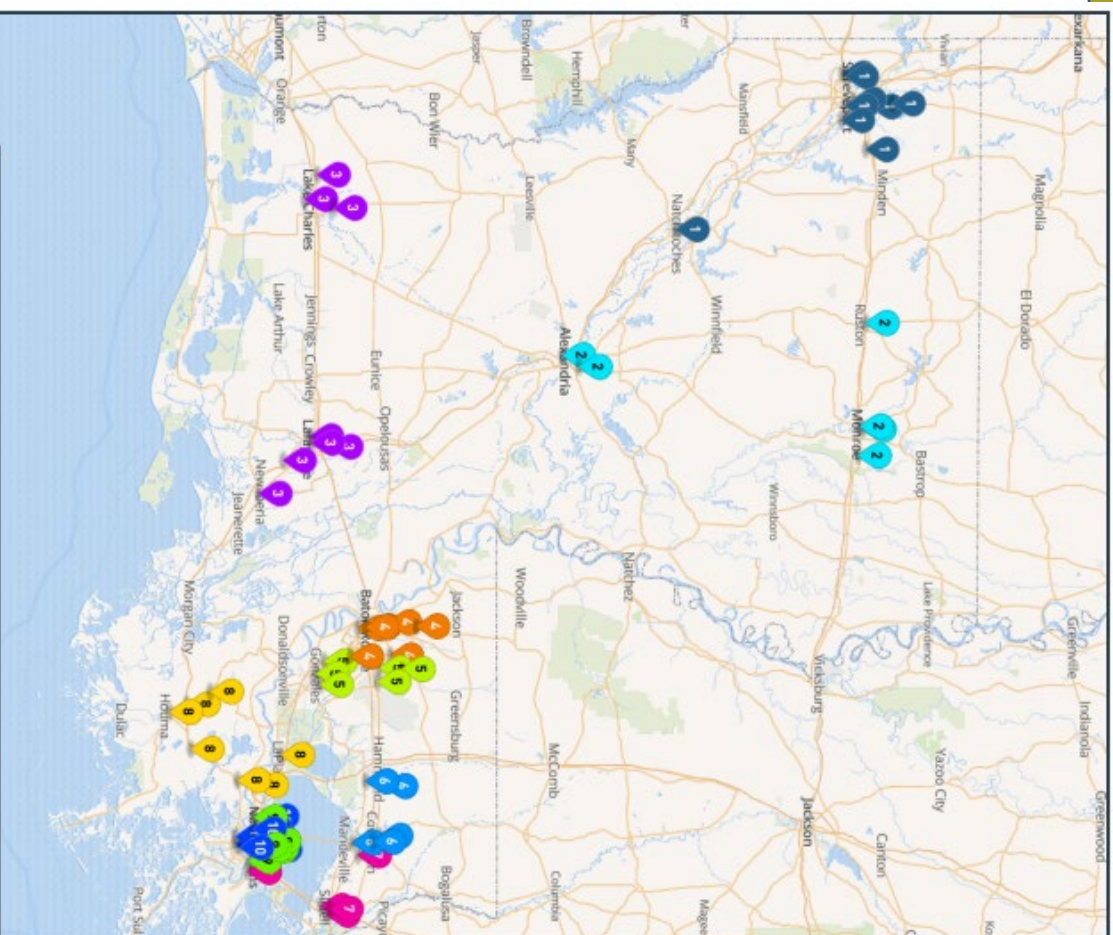

Basic Class - v.3 Northshore - Chalmette Class 5A (72 Schools)

District 1 (9)	District 2 (6)	District 3 (9)	District 4 (8)
District 5 (6)	District 6 (5)	District 7 (5)	District 8 (7)
District 9 (11)	District 10 (7)		

District 1

- Airline
- Benton
- Cajaloun Shreve
- C.E. Byrd
- Evangel Christian
- Haughton
- Huntington
- Natchitoches Central Parkway

District 2

- Alexandria
- Neville
- Ouachita Parish
- Pineville
- Fusion
- West Monroe

District 3

- Acadiana
- Barbe
- Carenco
- Lalryette
- New Iberia
- Sam Houston
- Southside
- Sulphur

District 4

- Baton Rouge
- Catholic - B.R.
- Central - B.R.
- Liberty
- Scottlandville
- St. Joseph's Academy
- Woodlawn - B.R.
- Zachary

District 5

- Denham Springs
- Dutchown
- East Ascension
- Live Oak
- St. Amant
- Walker

District 6

- Covington
- Hammond
- Mandeville
- Ponchatoula
- St. Paul's

District 7

- Chalmette
- Fontainebleau
- Northshore
- Salmen
- Slidell

District 8

- Central Lafourche
- Destrehan
- East St. John
- Hahnville
- H.L. Bourgouis
- Terrebonne
- Thibodaux

District 9

- Archbishop Chapelle
- Archbishop Rummel
- Brother Martin
- Dominican
- Edna Karr
- Holy Cross
- Jesuit
- John Curtis Christian
- Mt. Carmel
- St. Augustine
- Warren Easton

District 10

- Ben Franklin
- Bonabel
- East Jefferson
- John Ethrel
- L. W. Higgins
- Riverdale
- West Jefferson