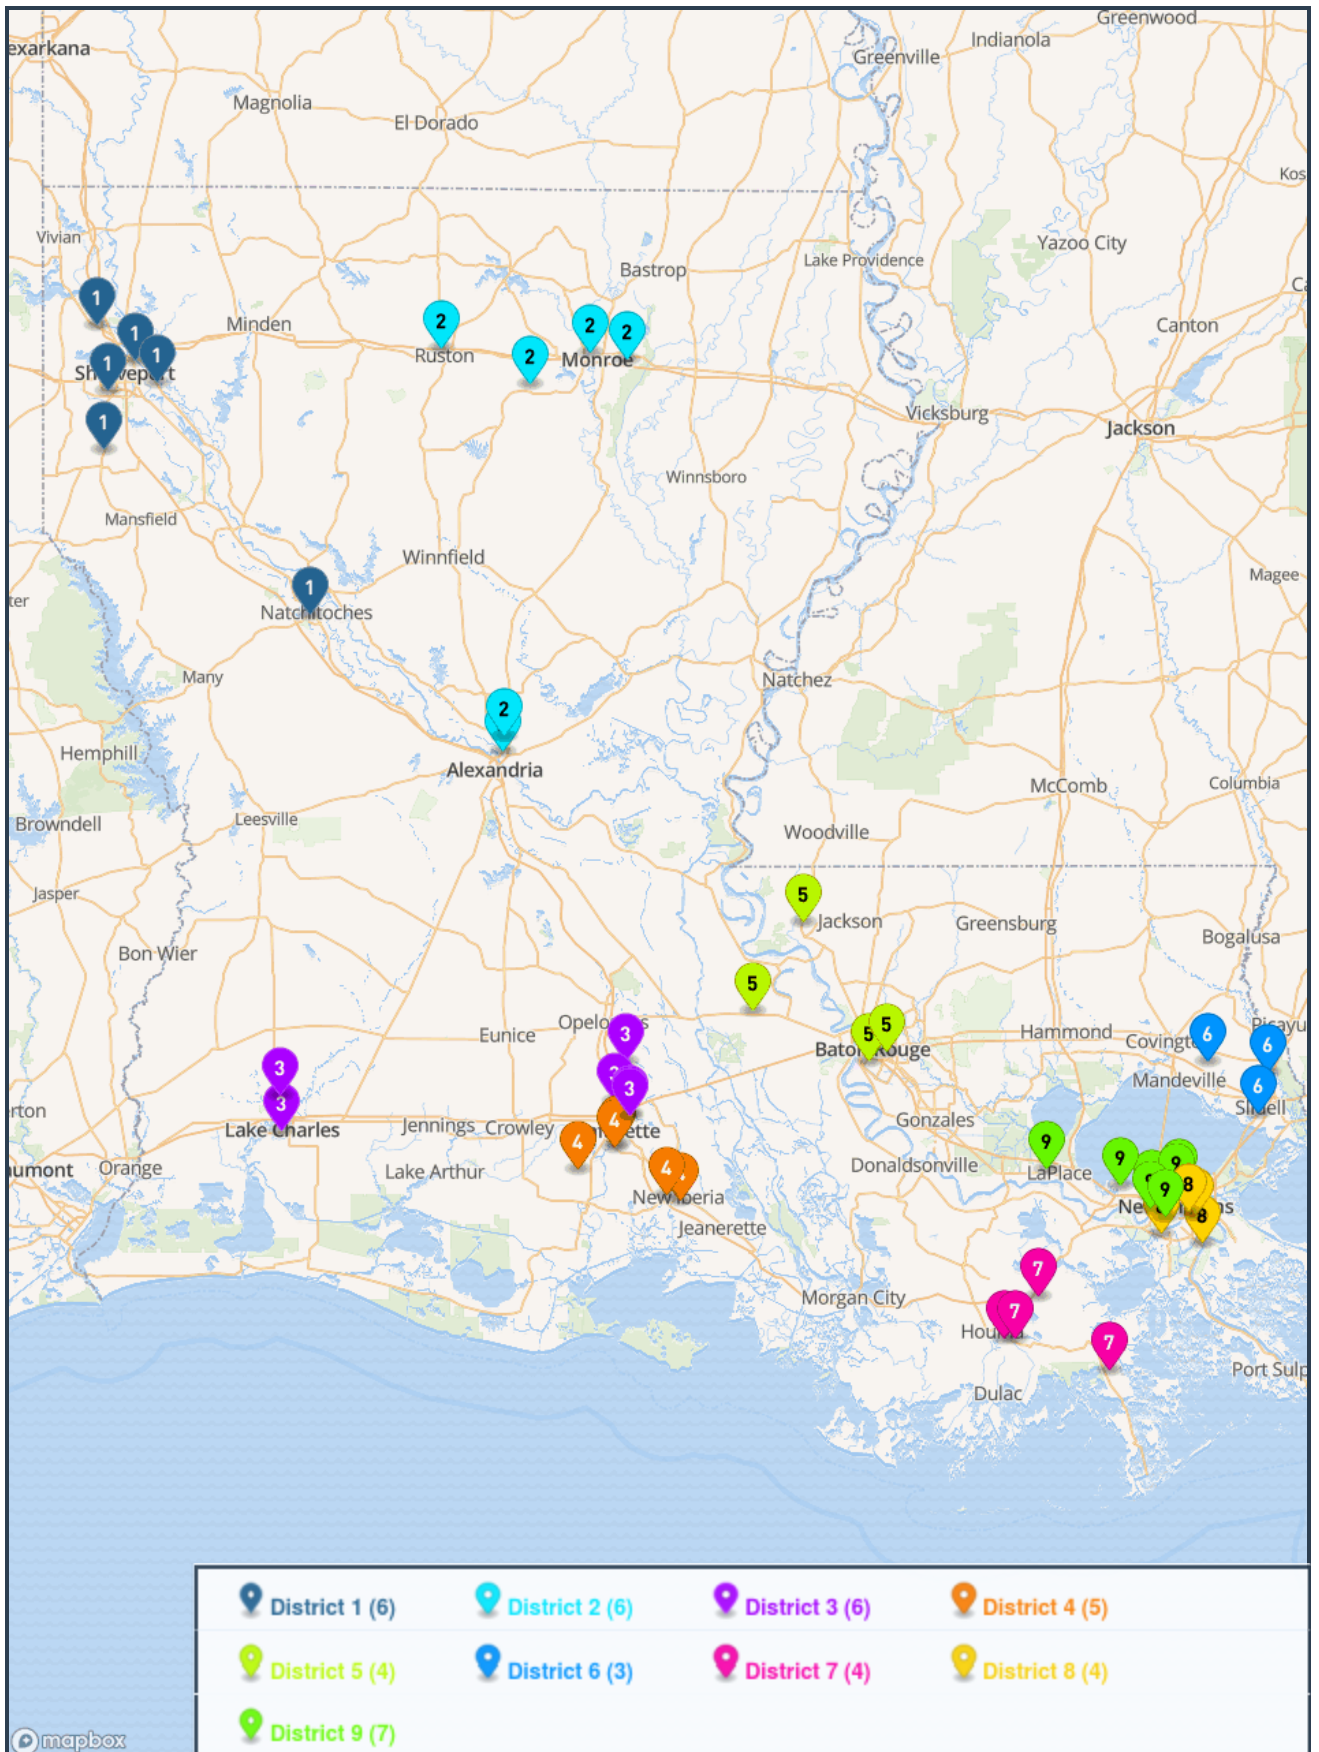

Boys Soccer District - v.1 Division II (45 Schools)