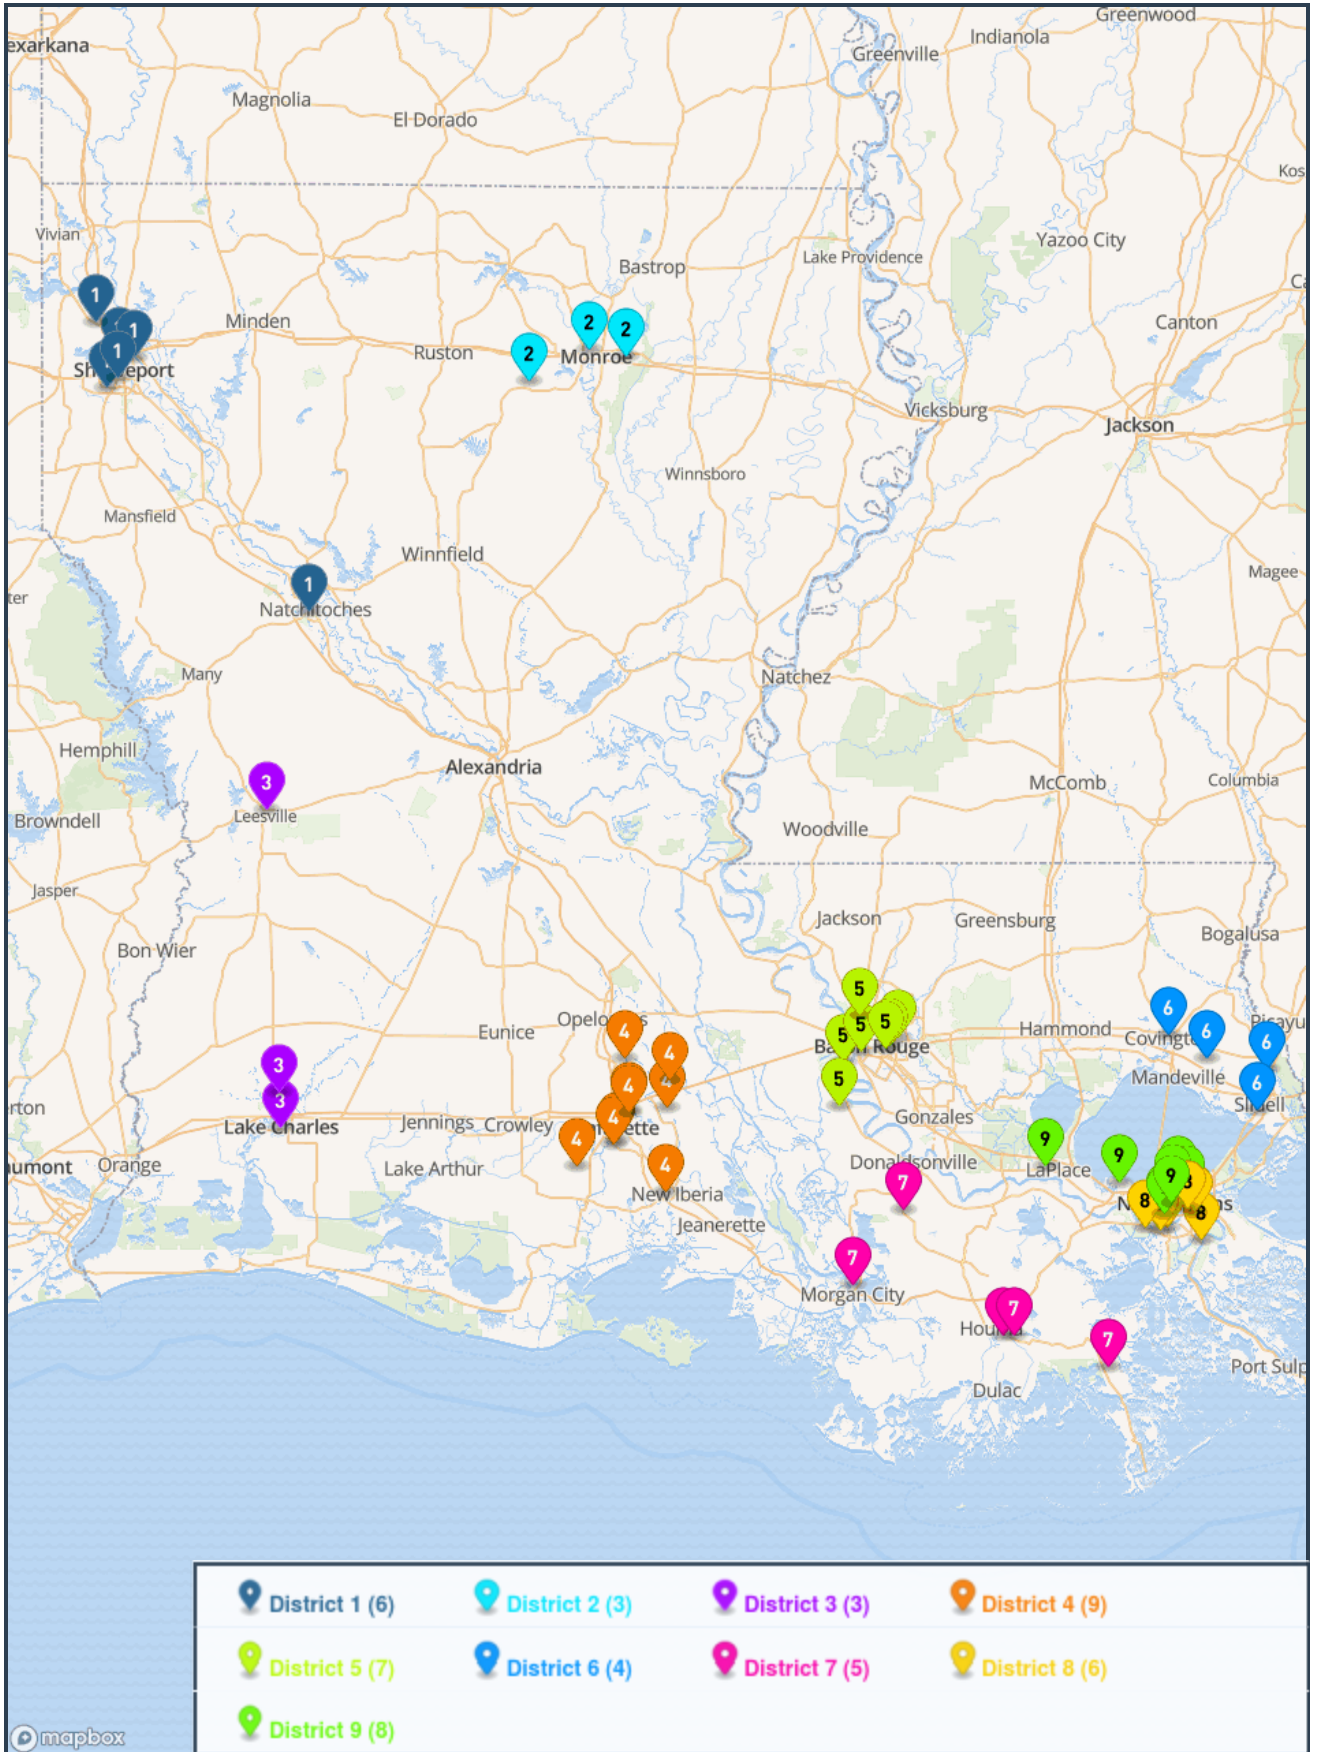

Volleyball District - v.1 Volleyball - Division II (51 Schools)