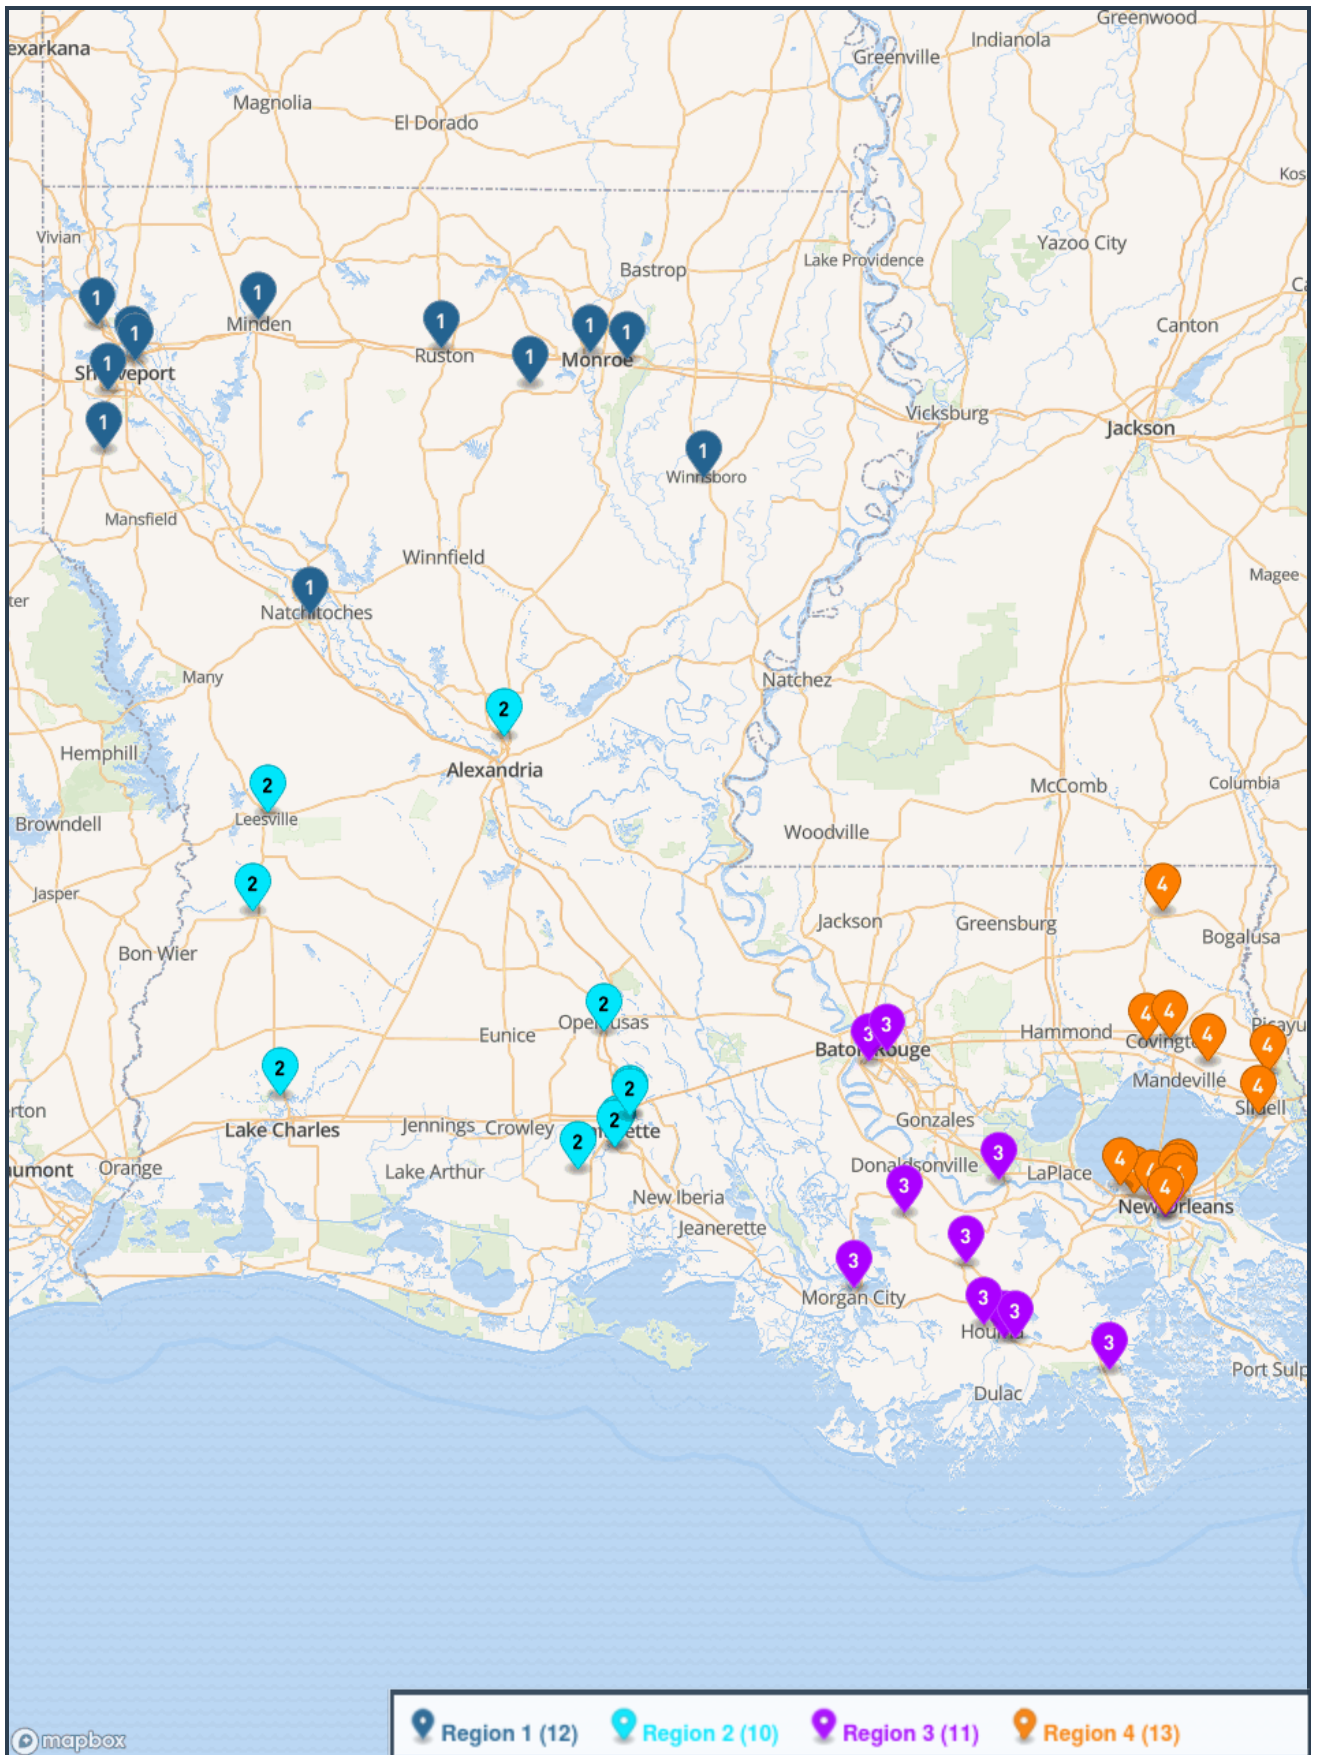

Tennis - Division II Division II (46 Schools)