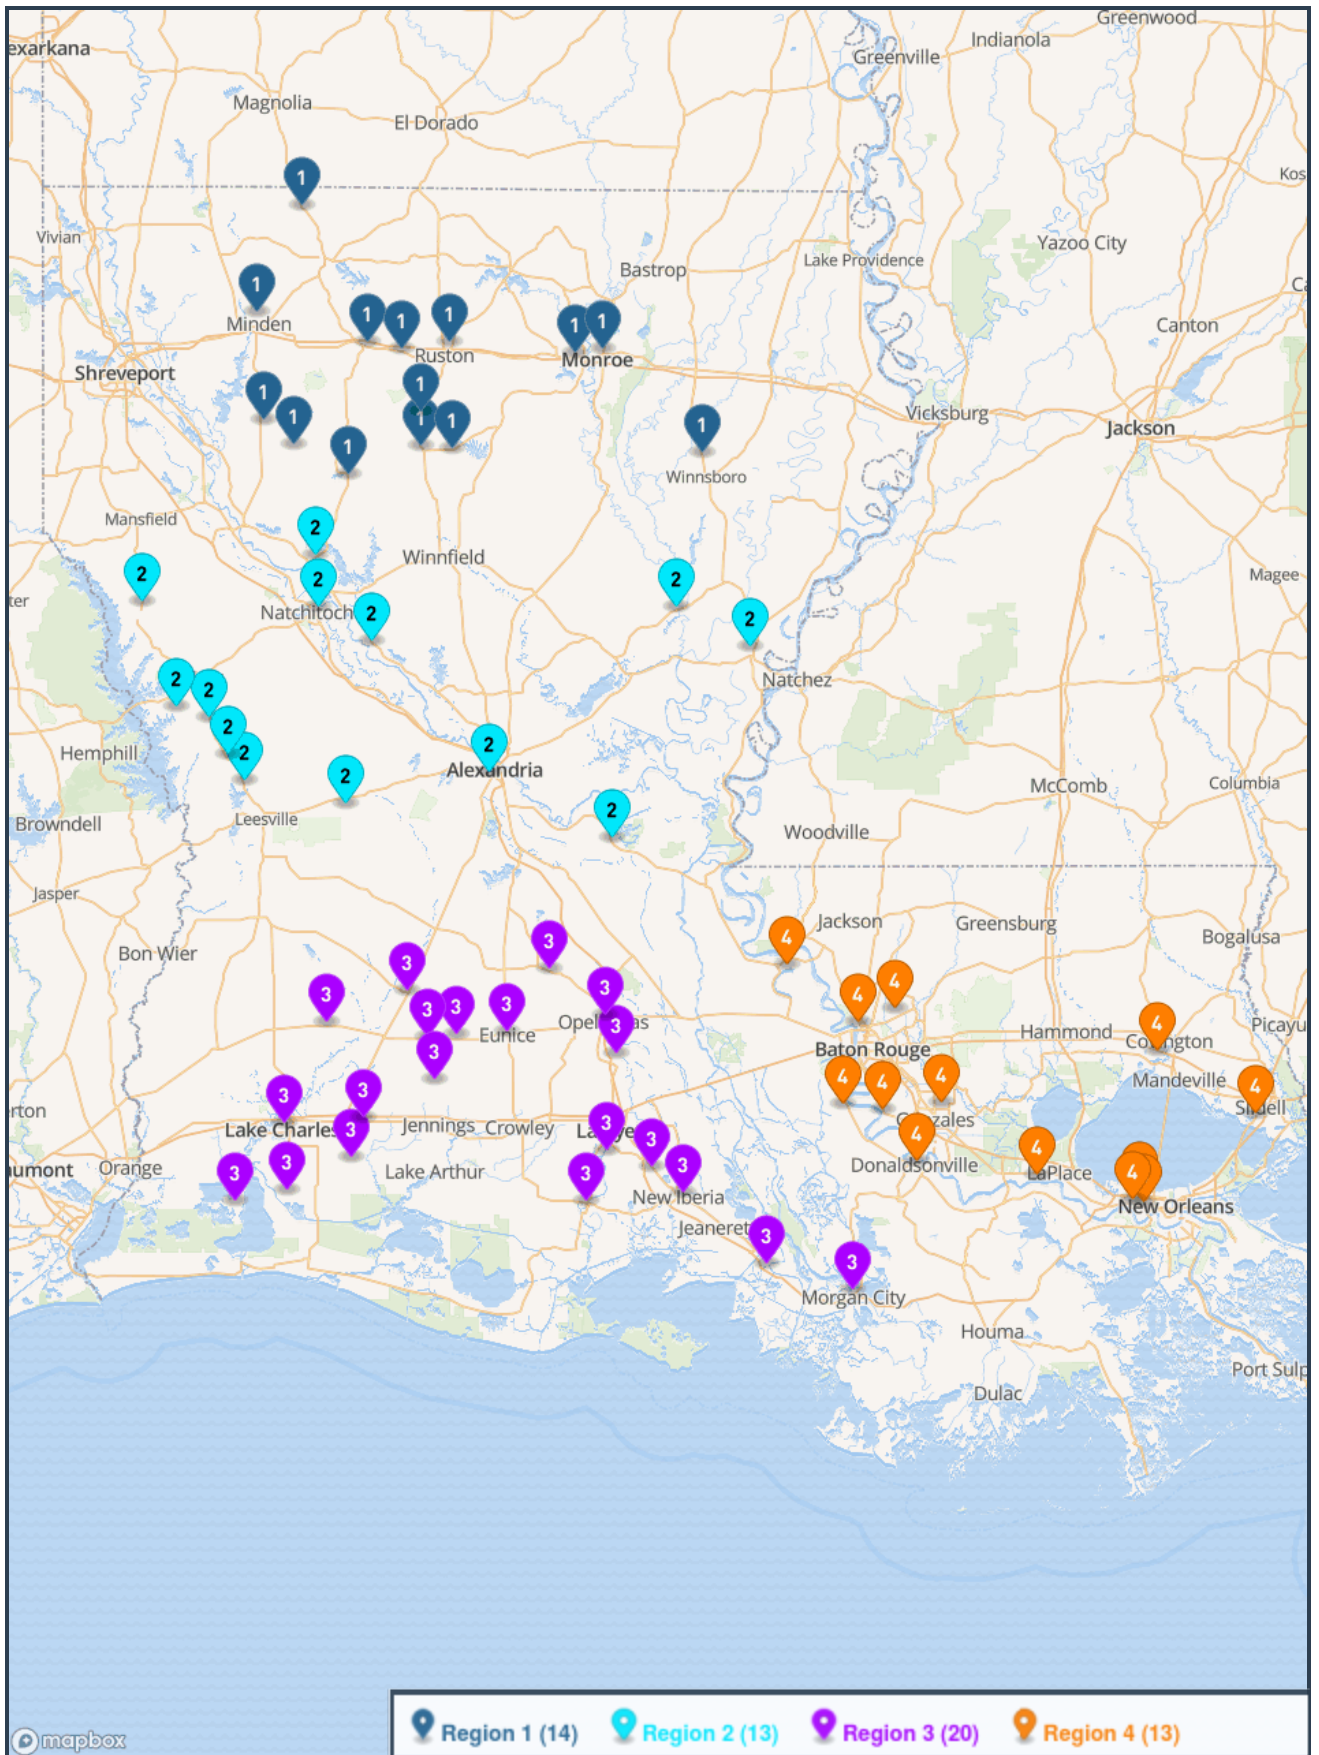

Boys Golf Region - v.1 Division IV (60 Schools)