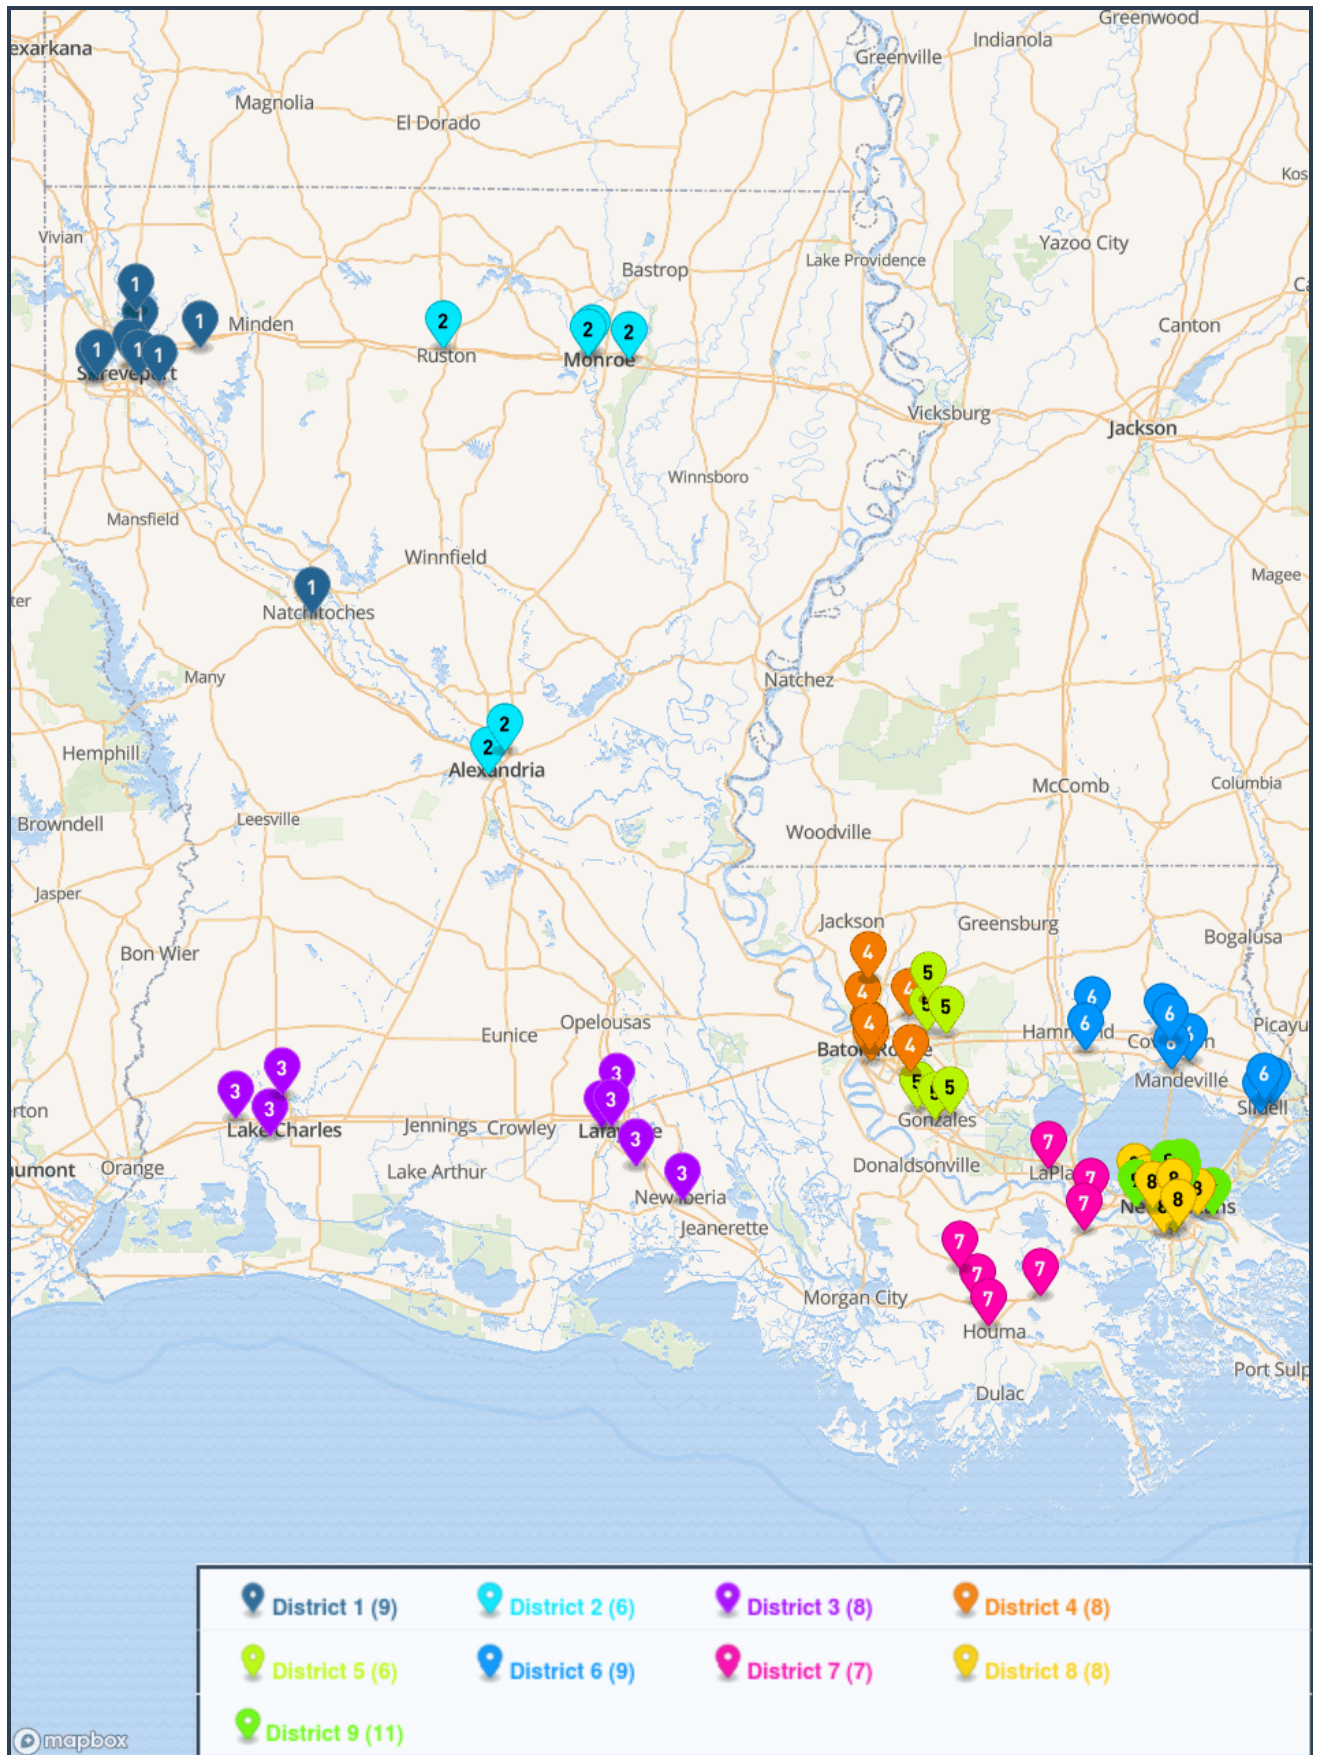

Basic Class - v.1 Class 5A (72 Schools)