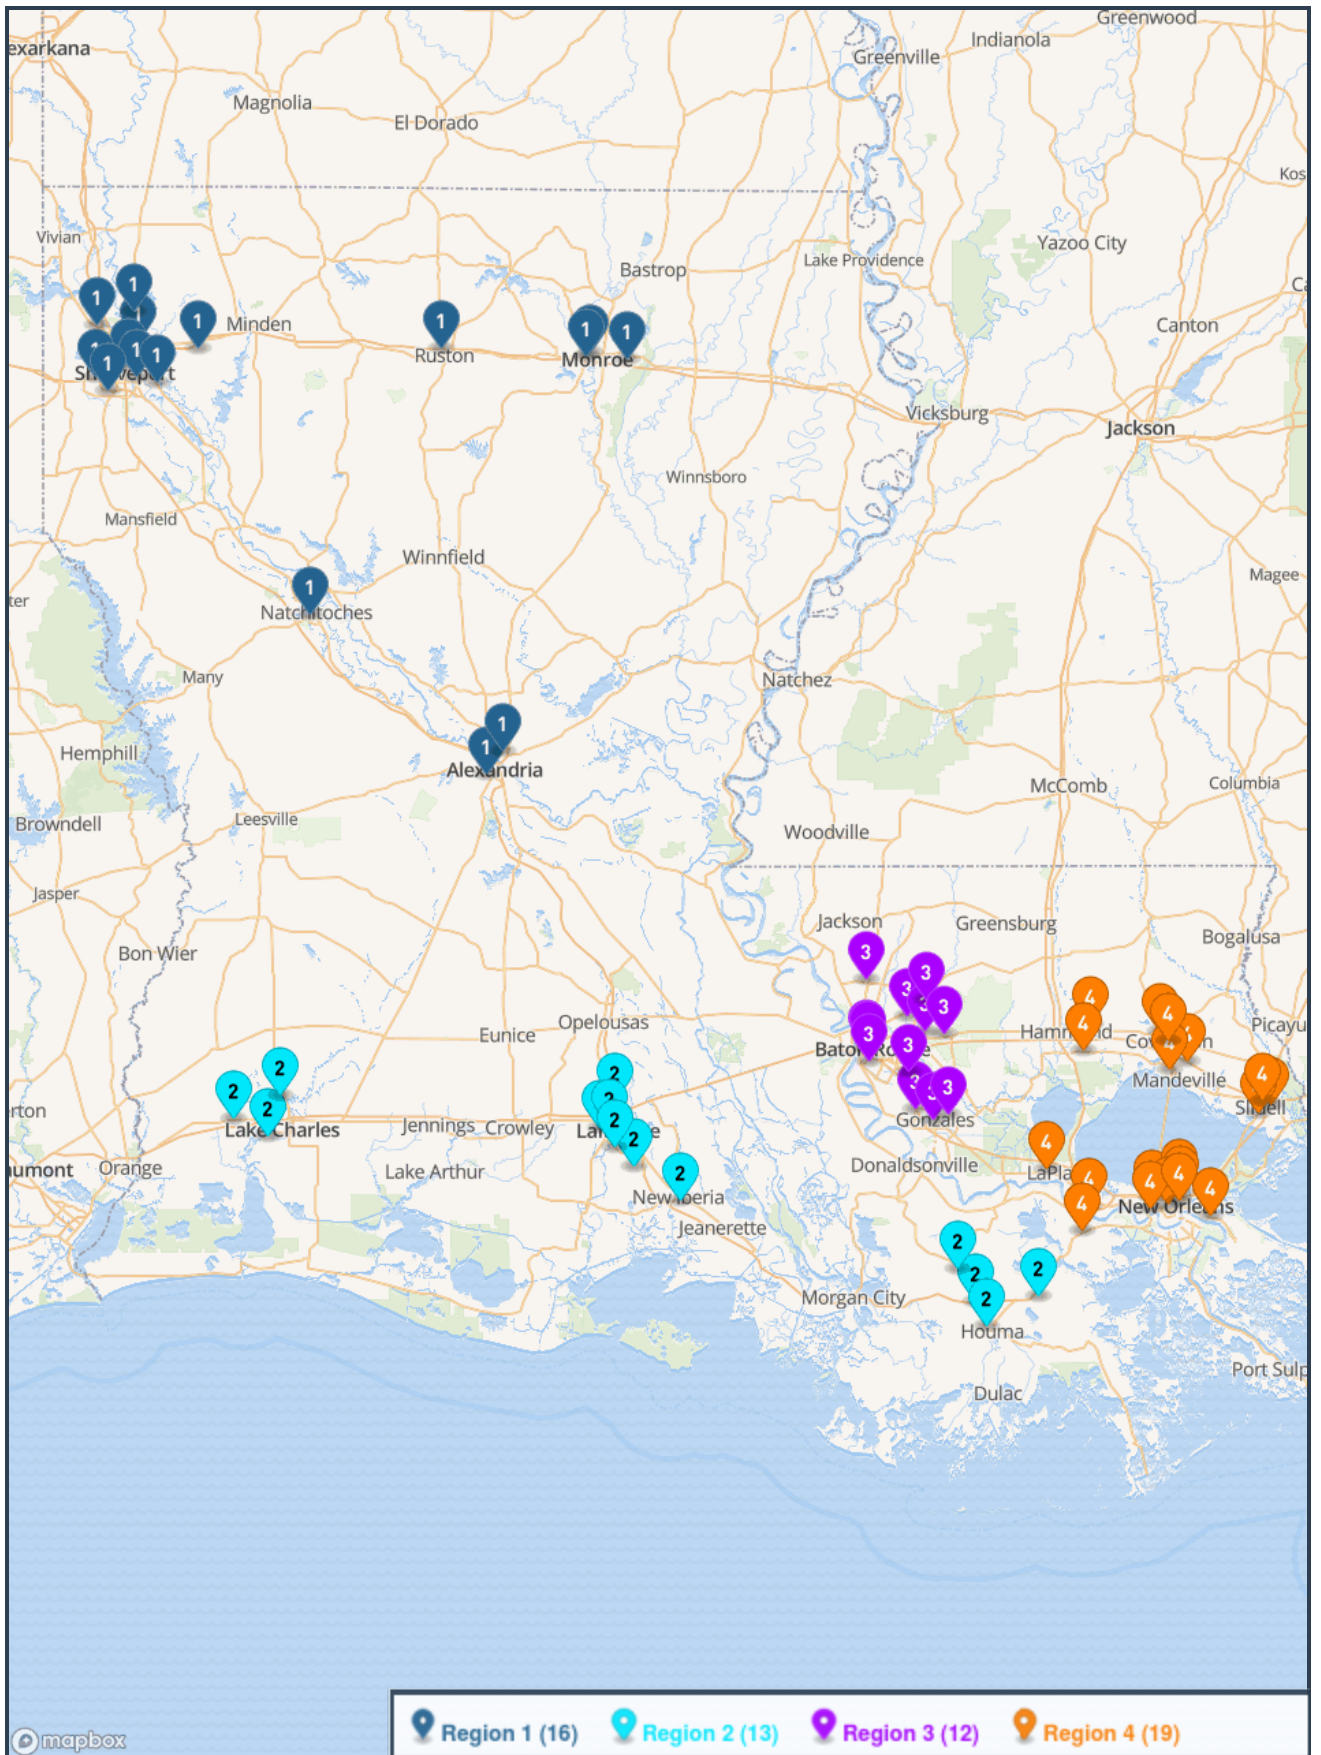

Boys Golf Region - v.1 Division I (60 Schools)