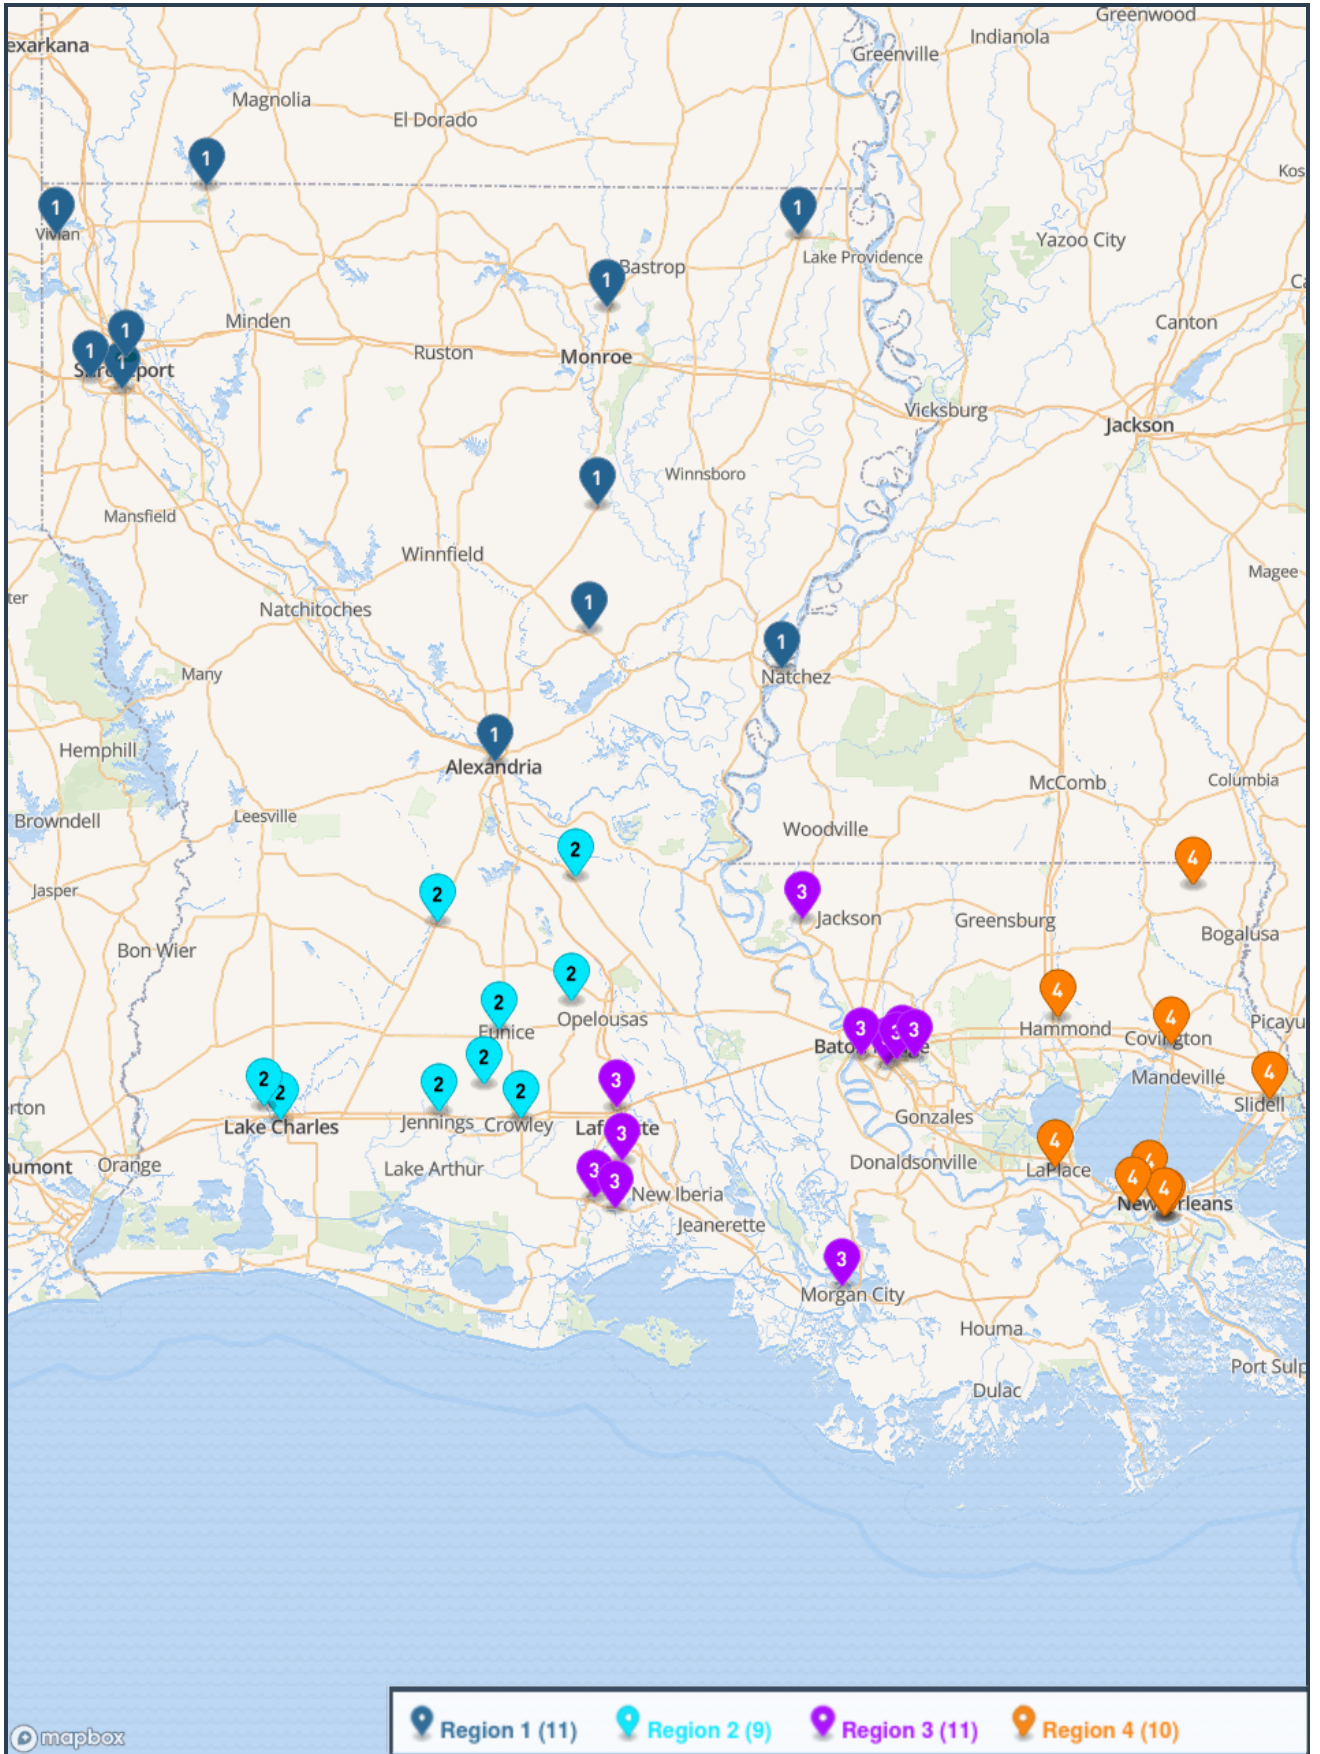

Tennis - Division III Division III (41 Schools)