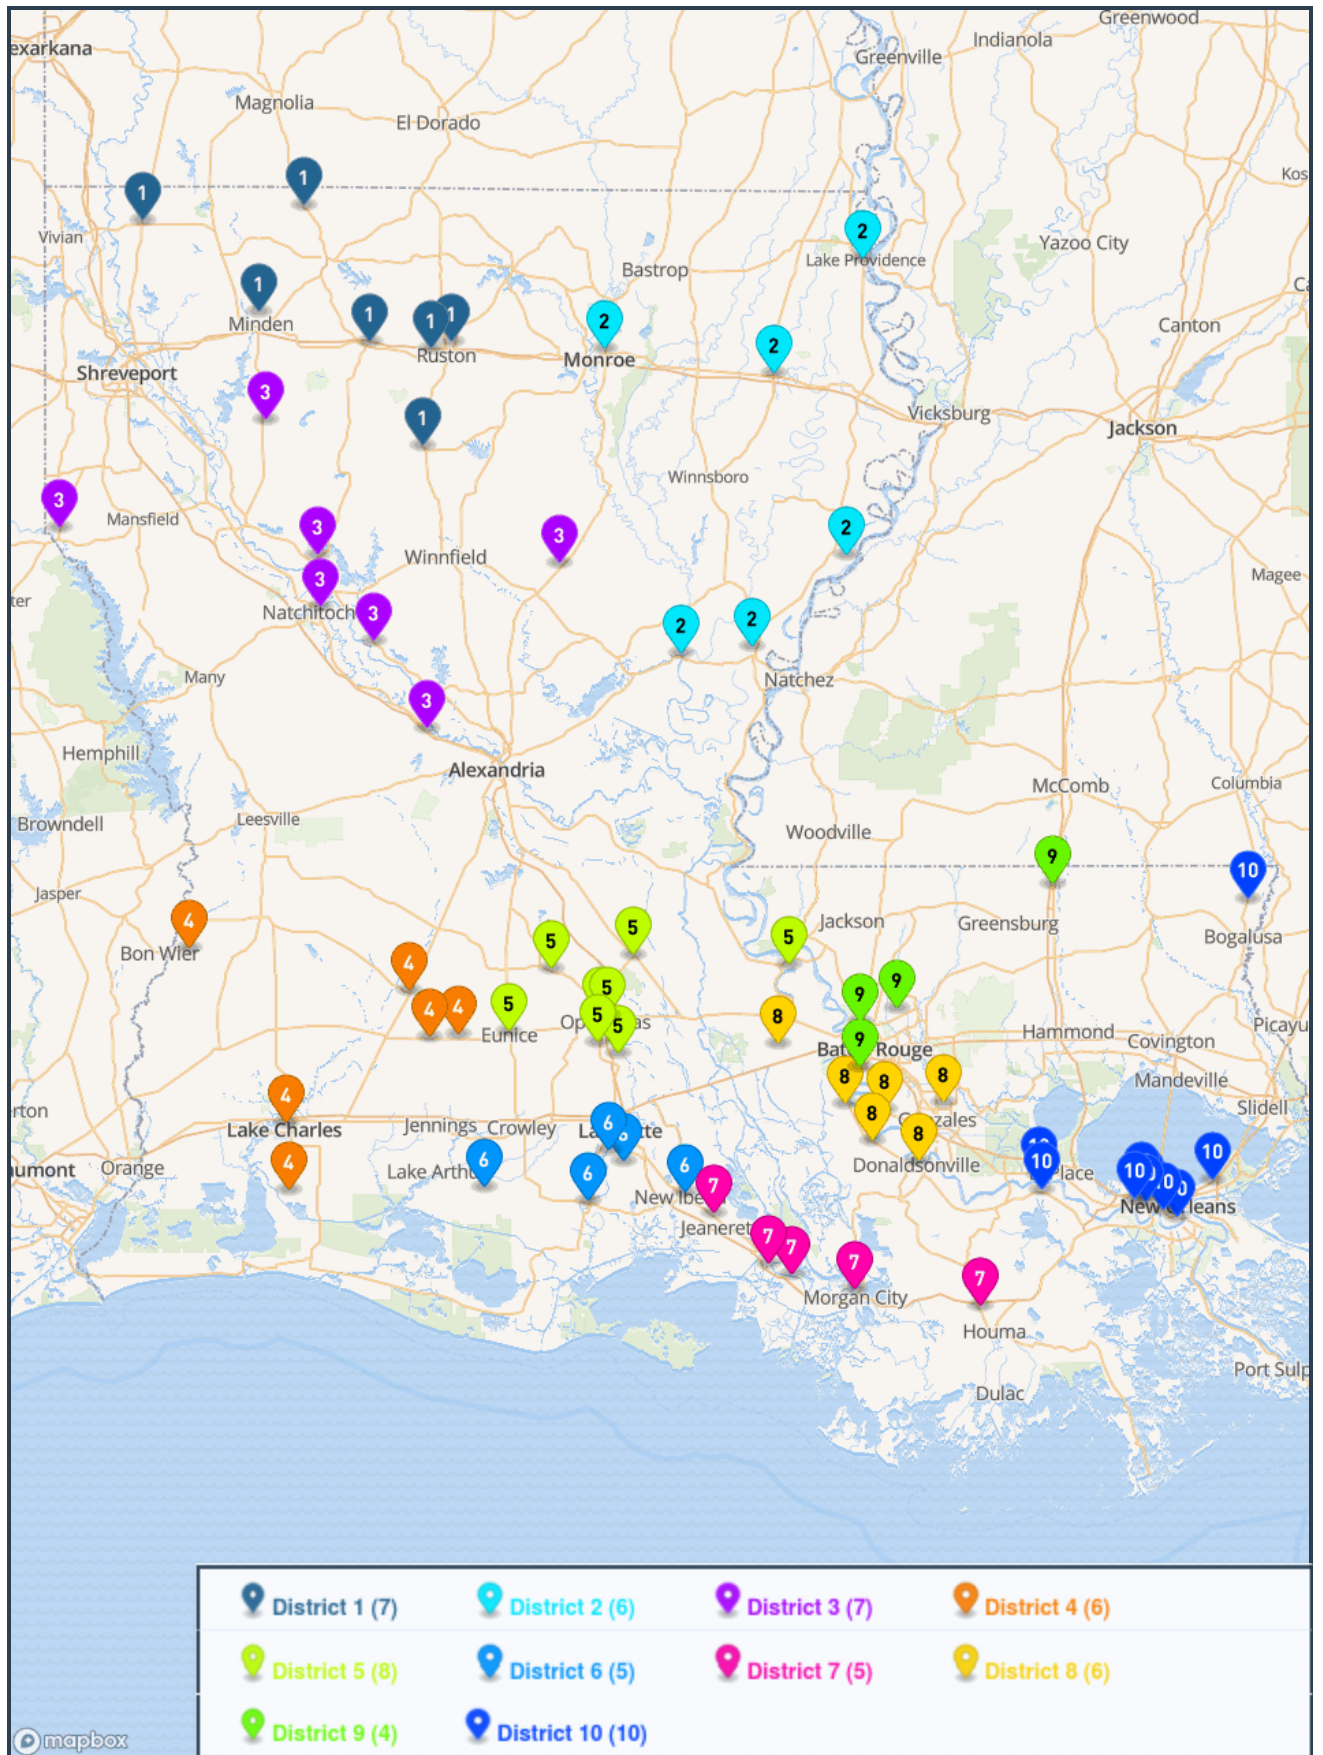

Basic Class - v.1 Class 1A (64 Schools)