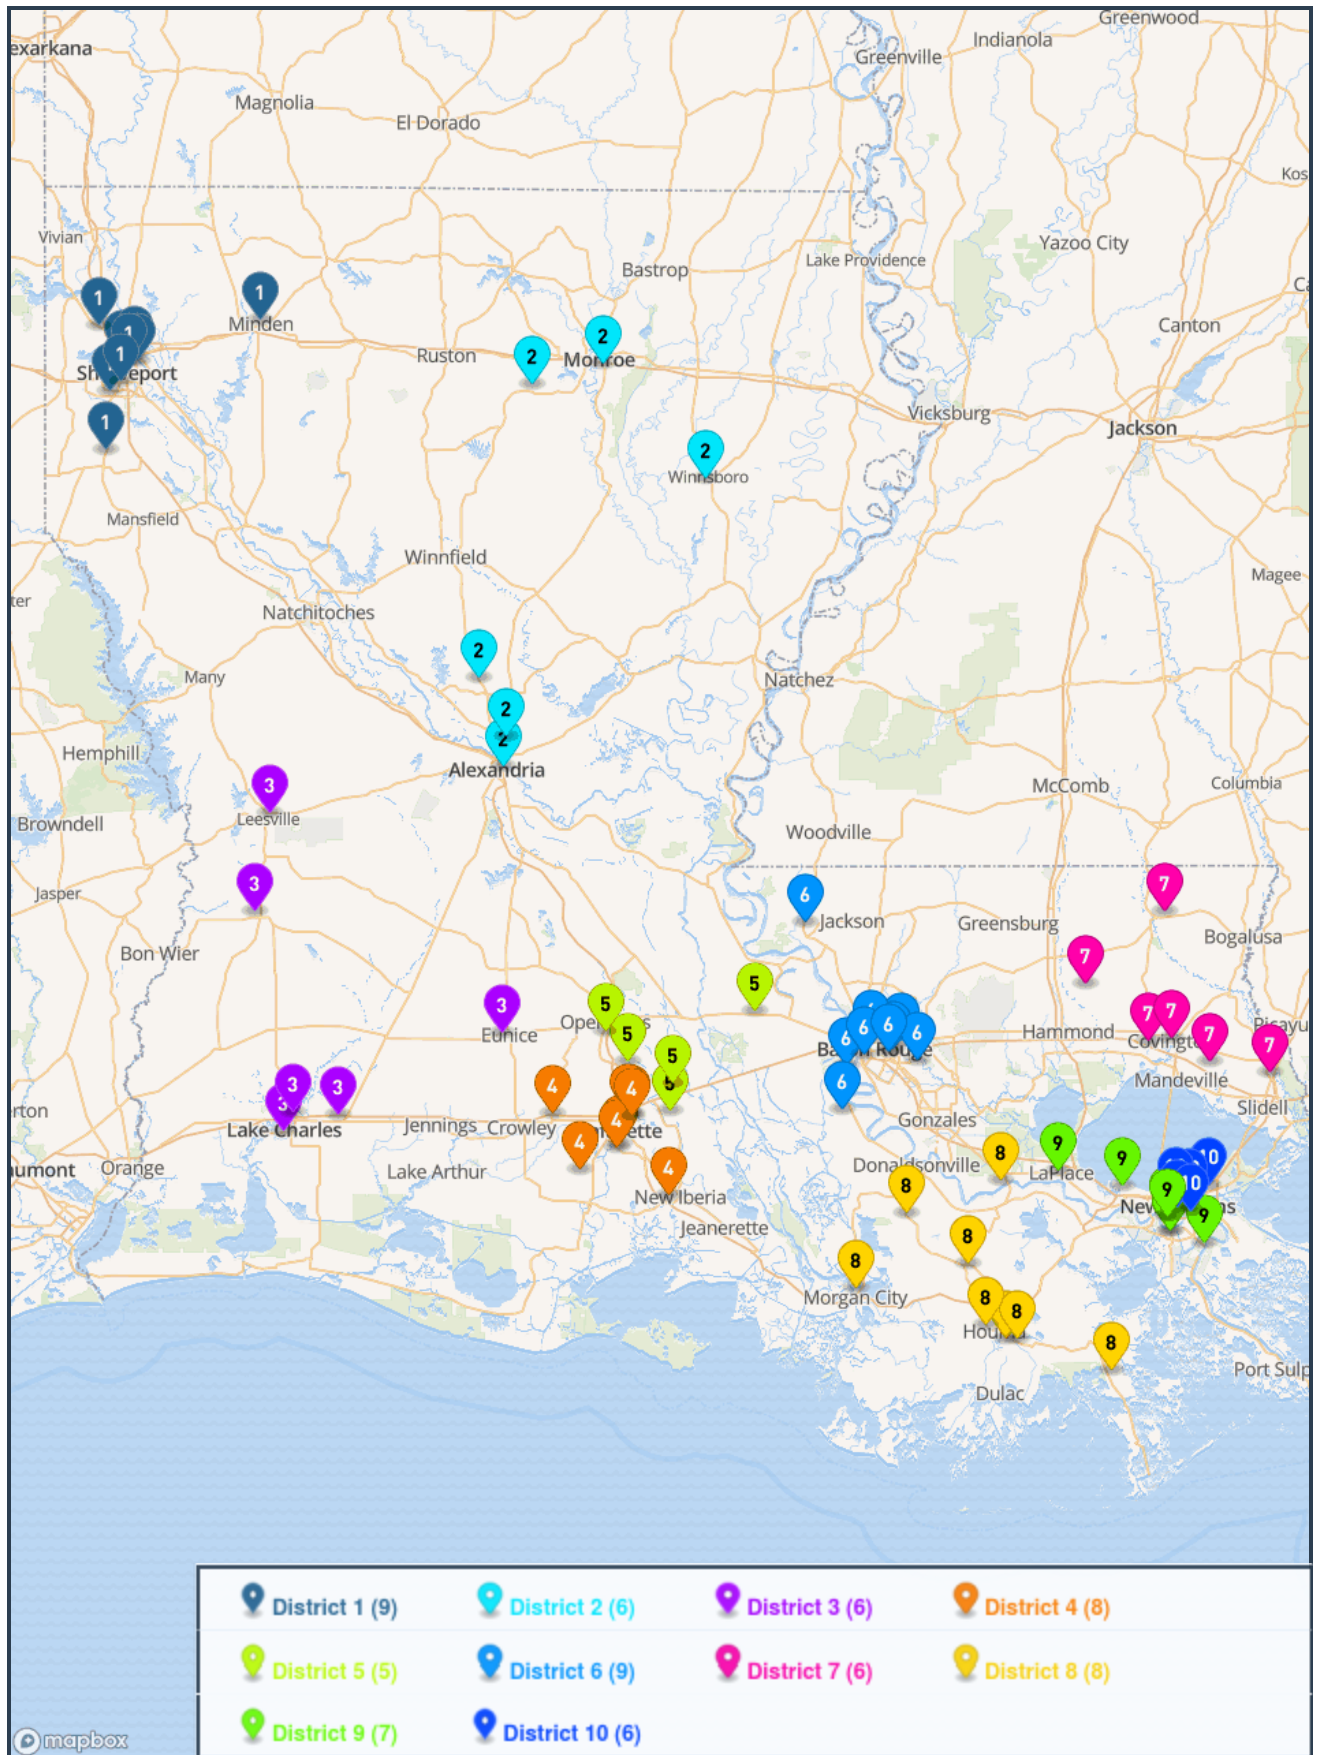

Basic Class - v.1 Class 4A (70 Schools)