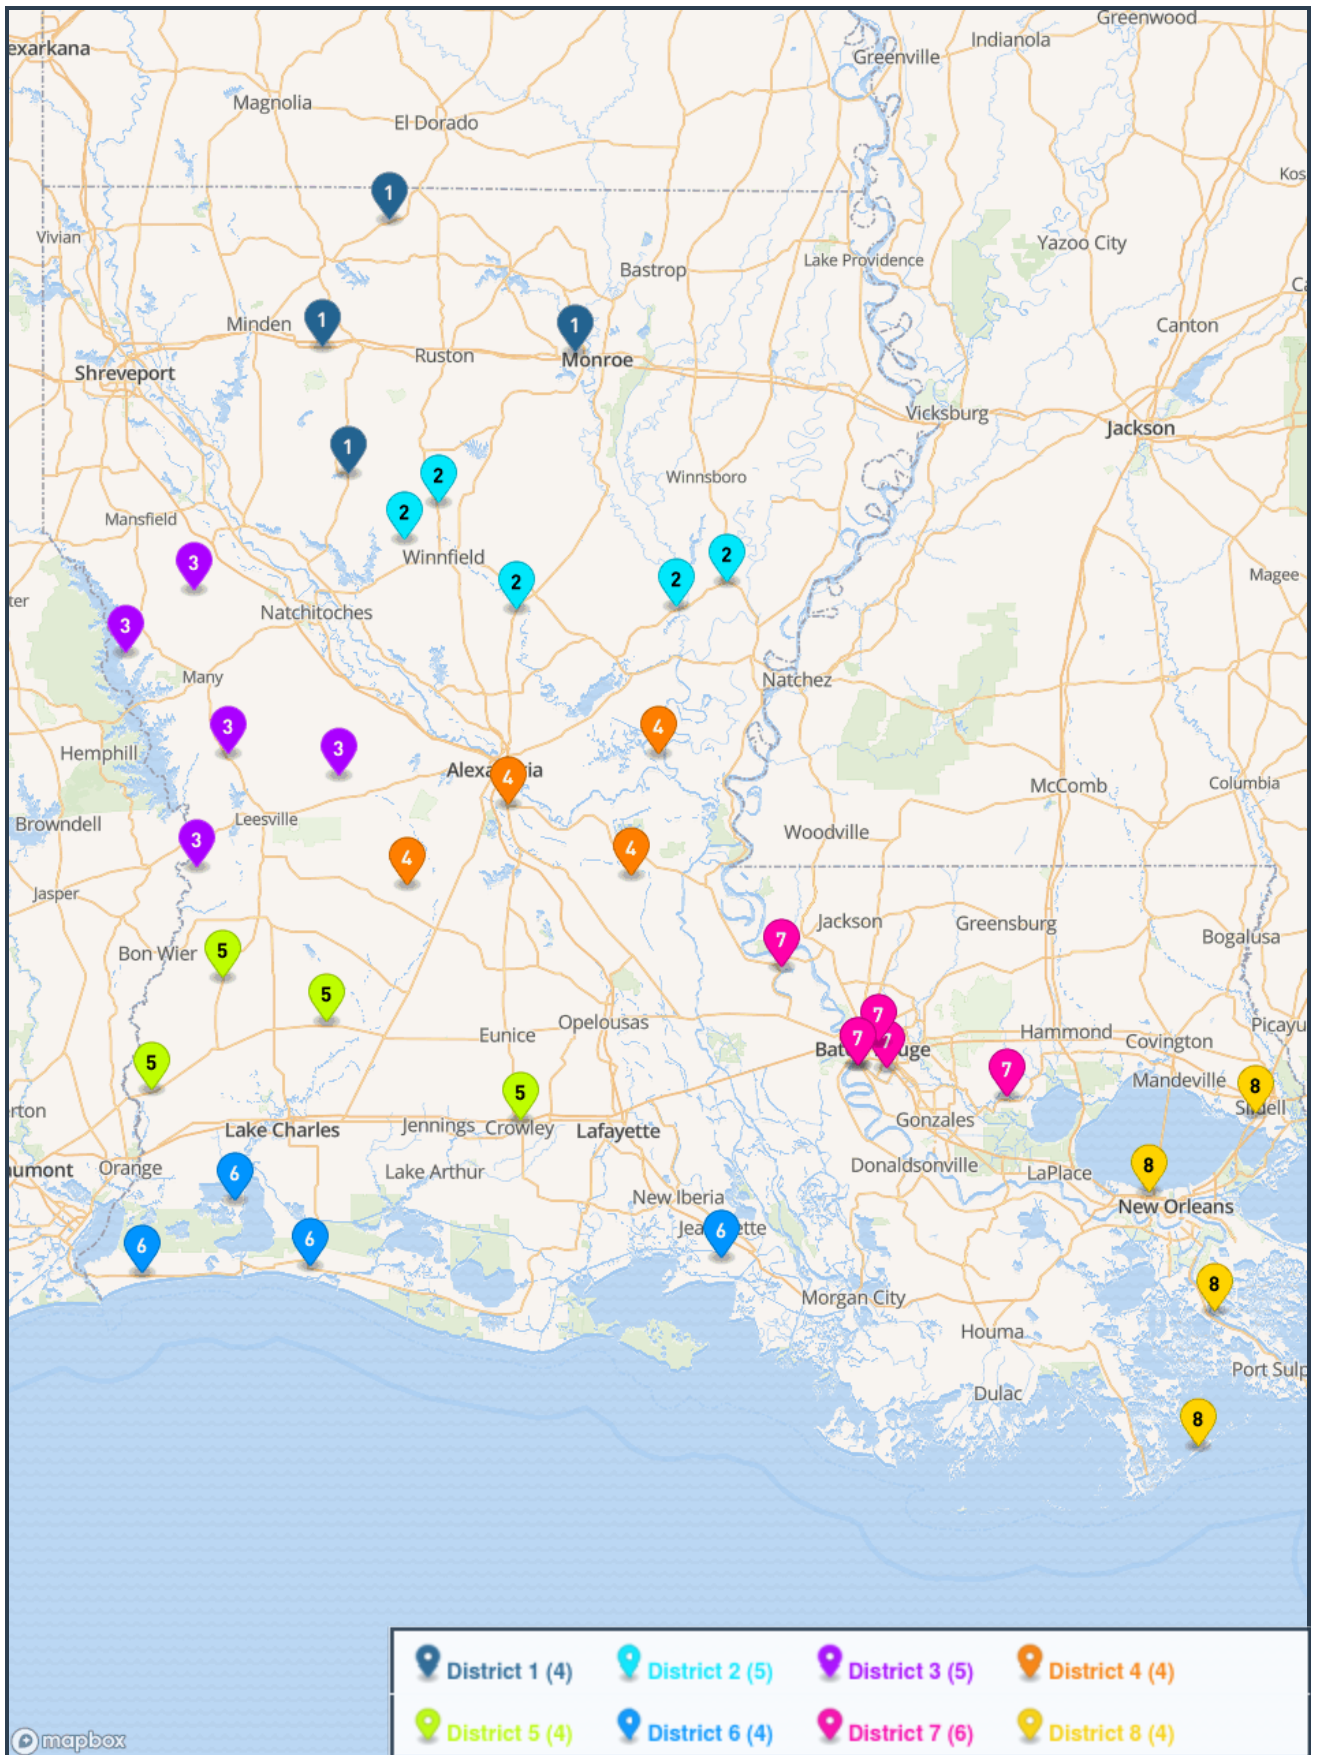

Basic Class - v.1 Class C (36 Schools)