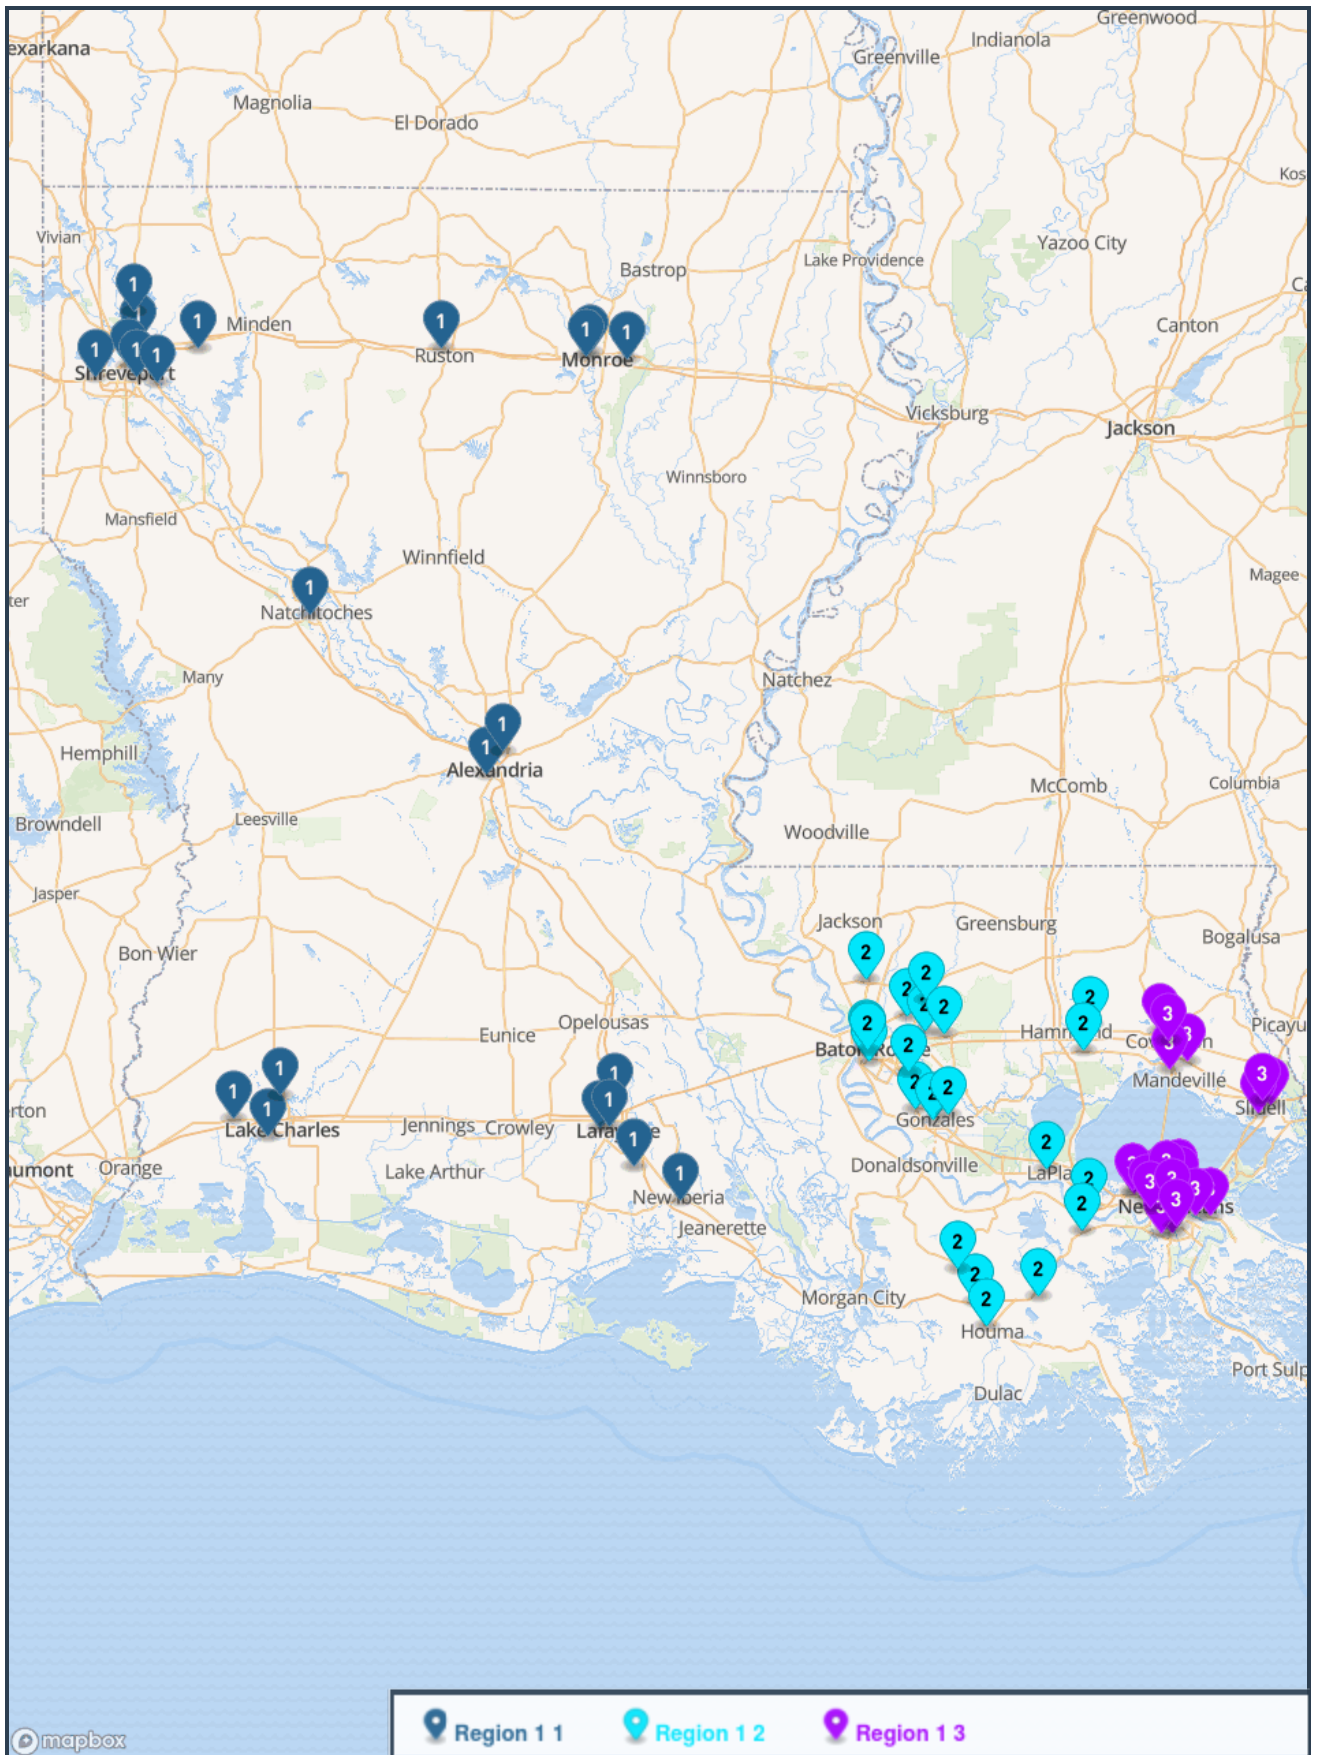

Division I Cross Country - Division I (67 Schools)