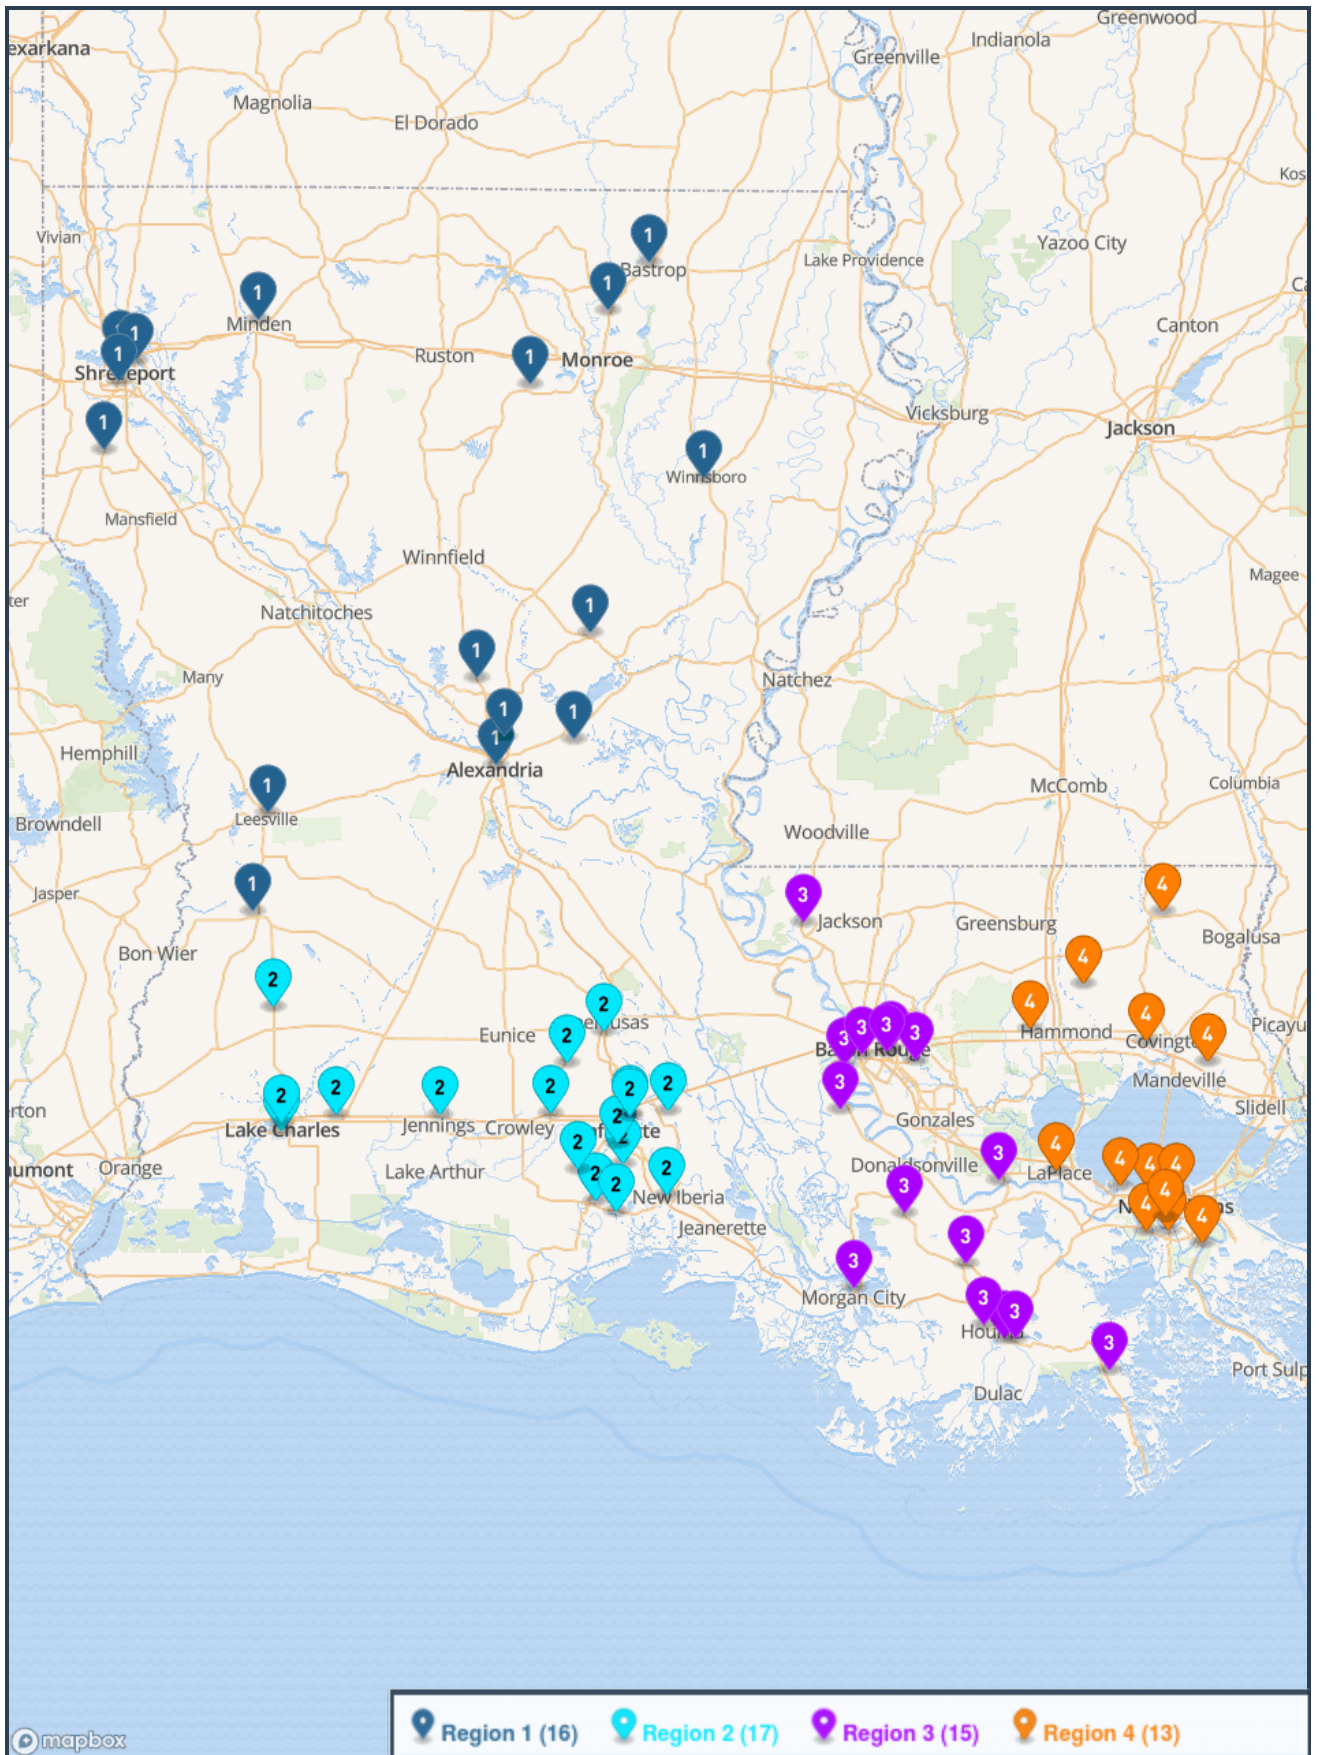

Boys Golf Region - v.1 Division II (61 Schools)