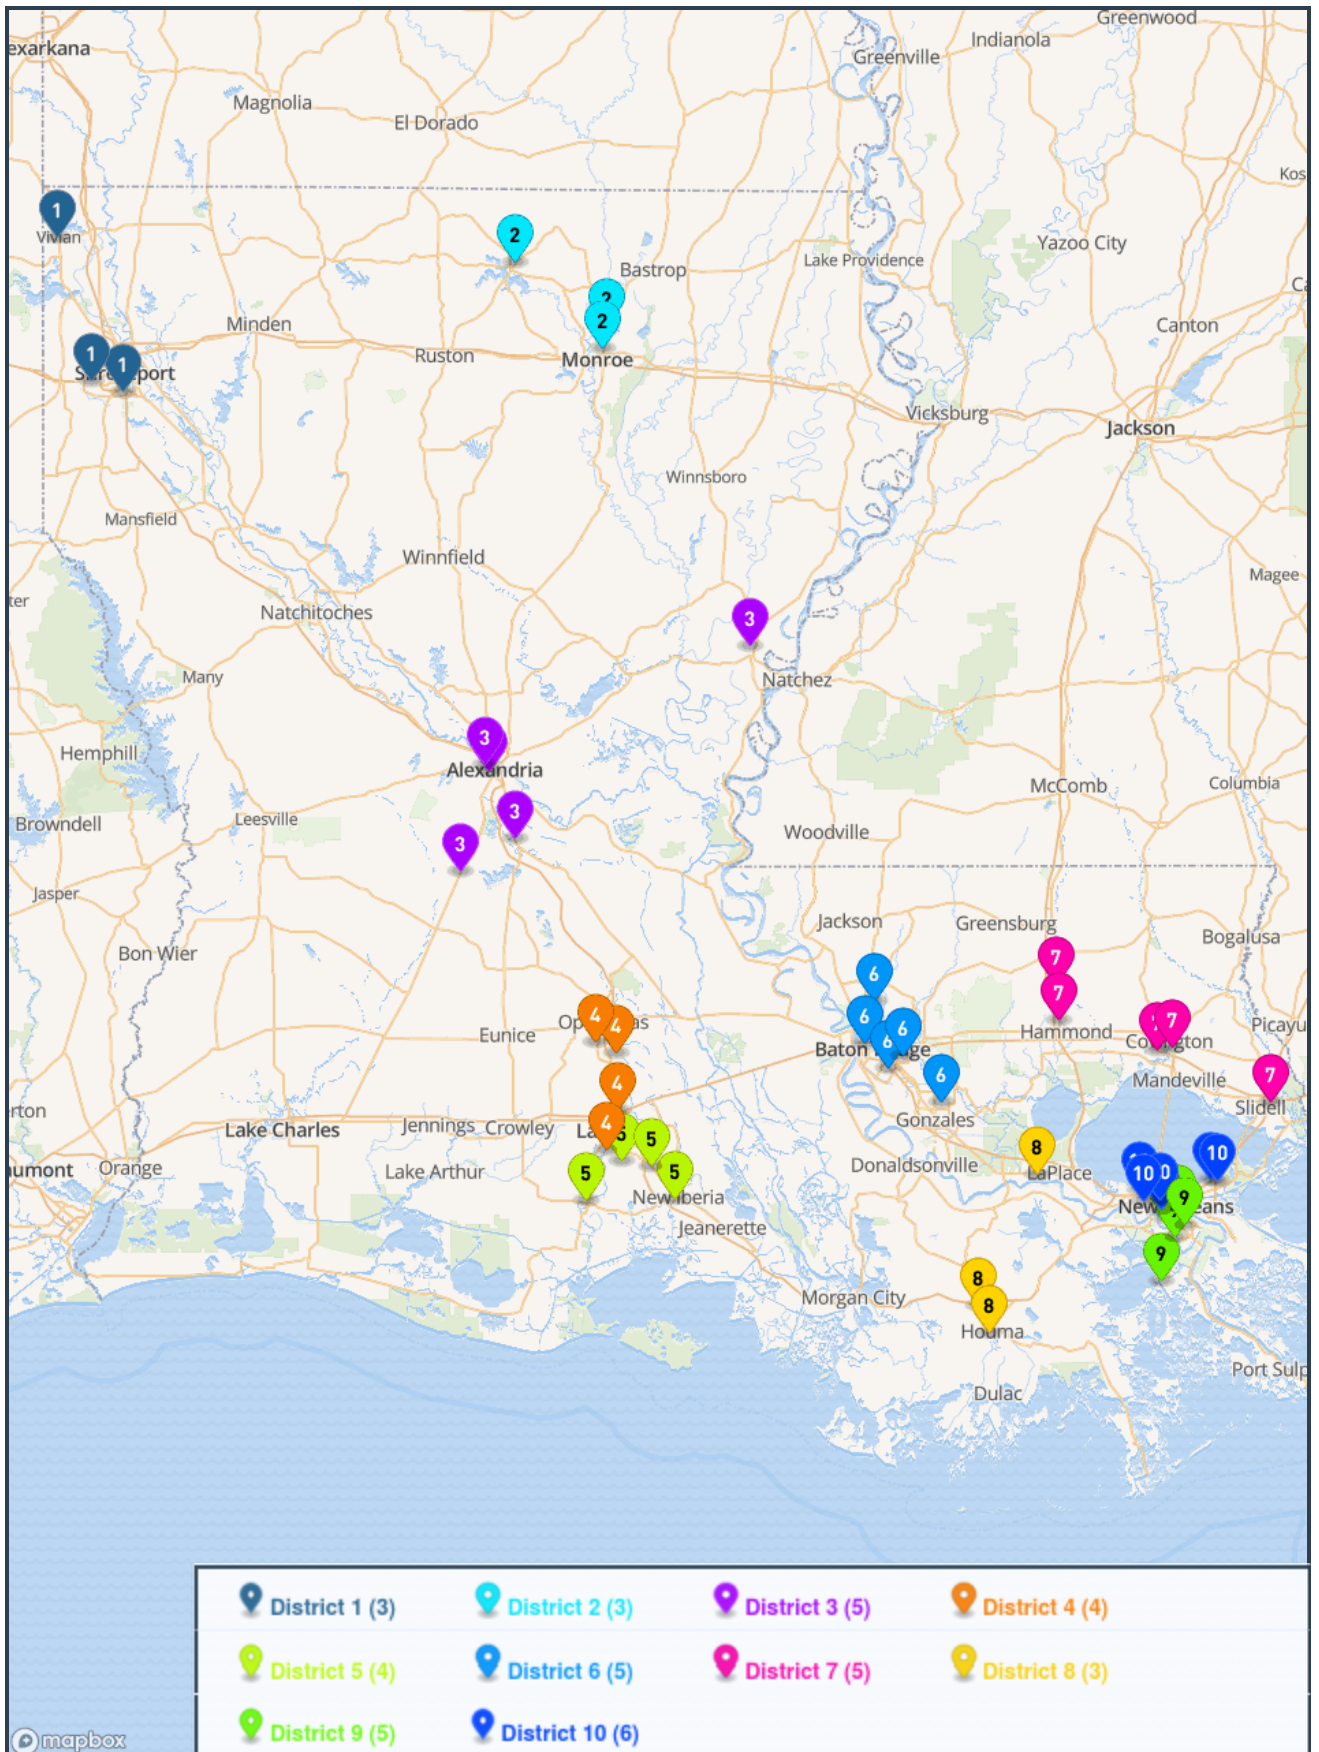

Boys Soccer District - v.1 Division IV (43 Schools)