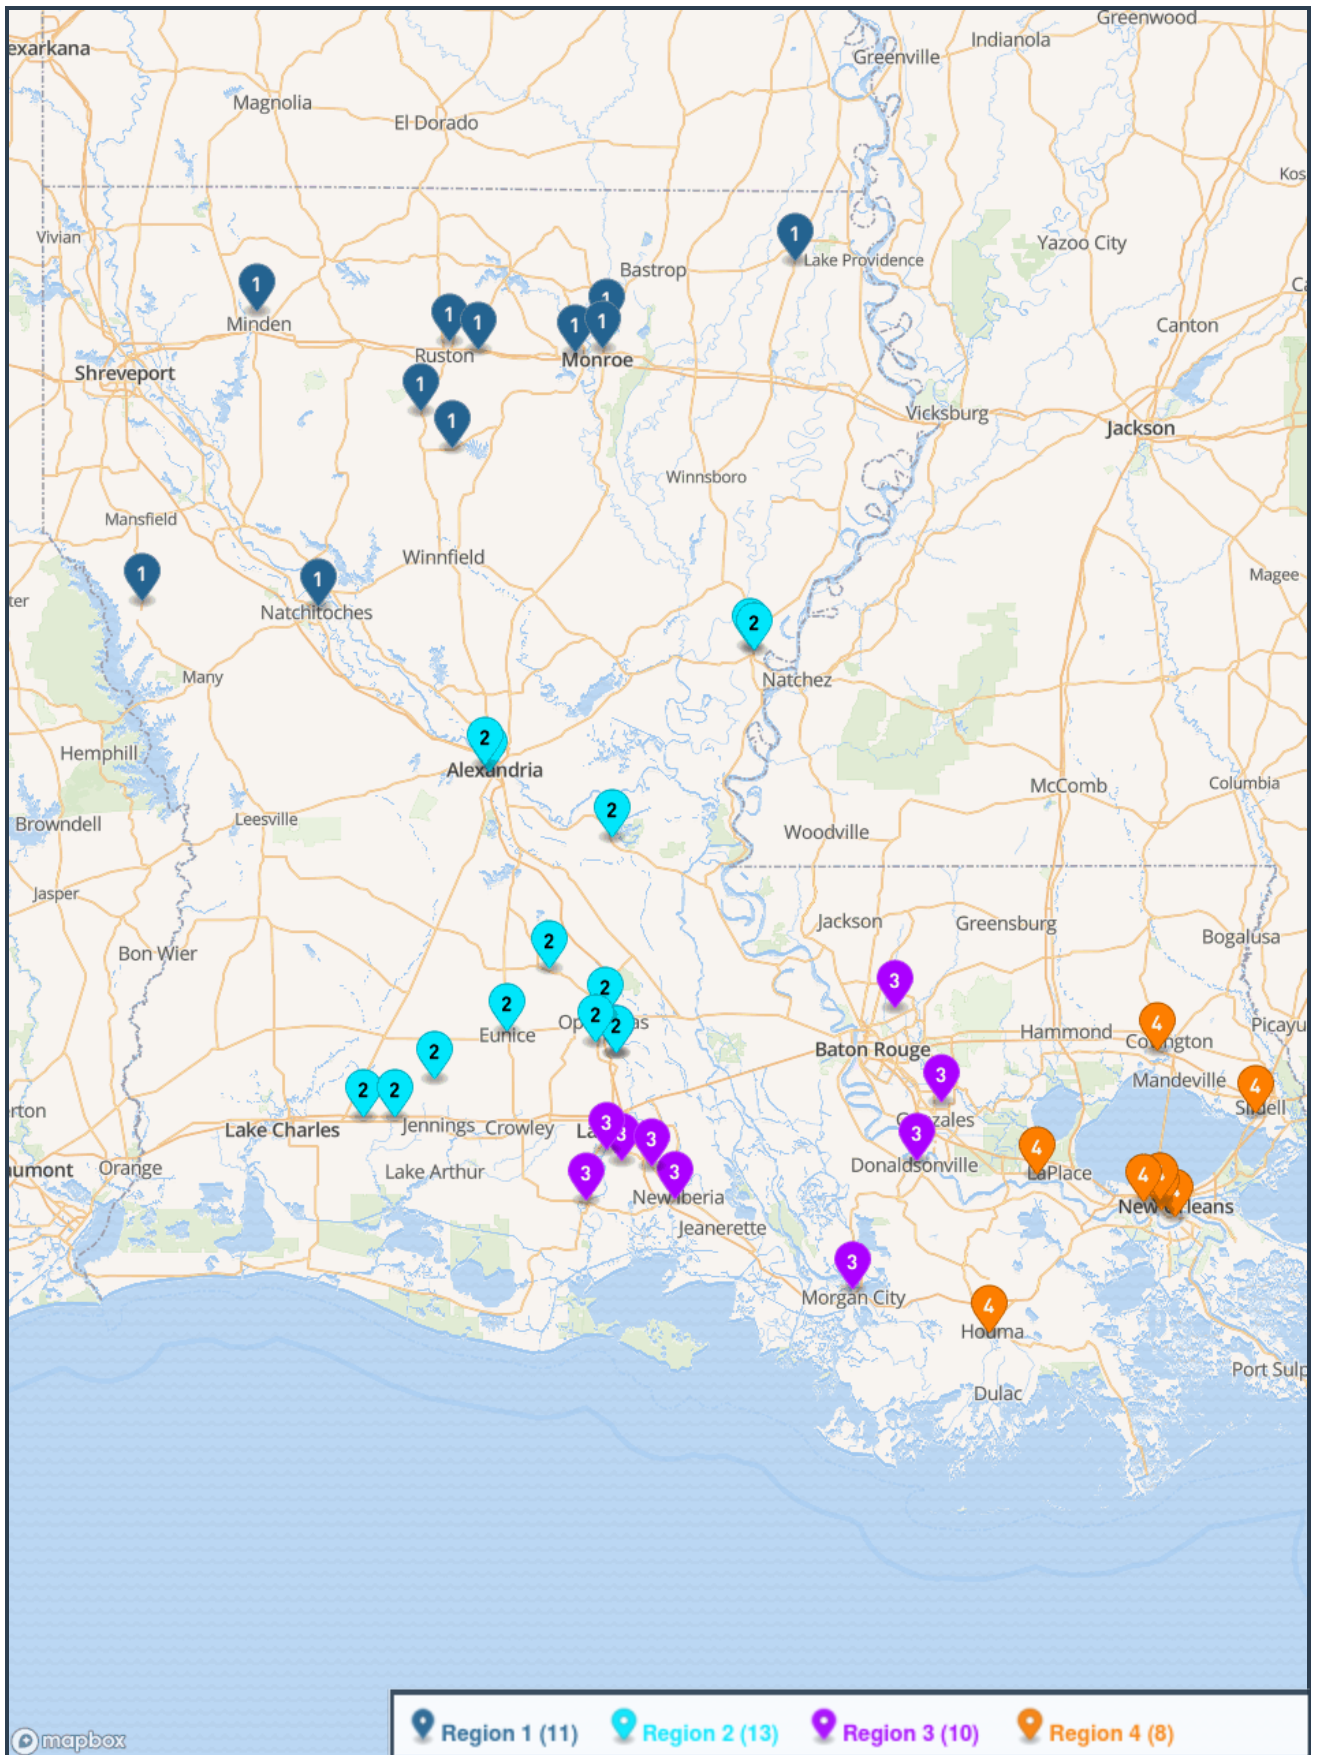

Tennis - Division IV (42 Schools)