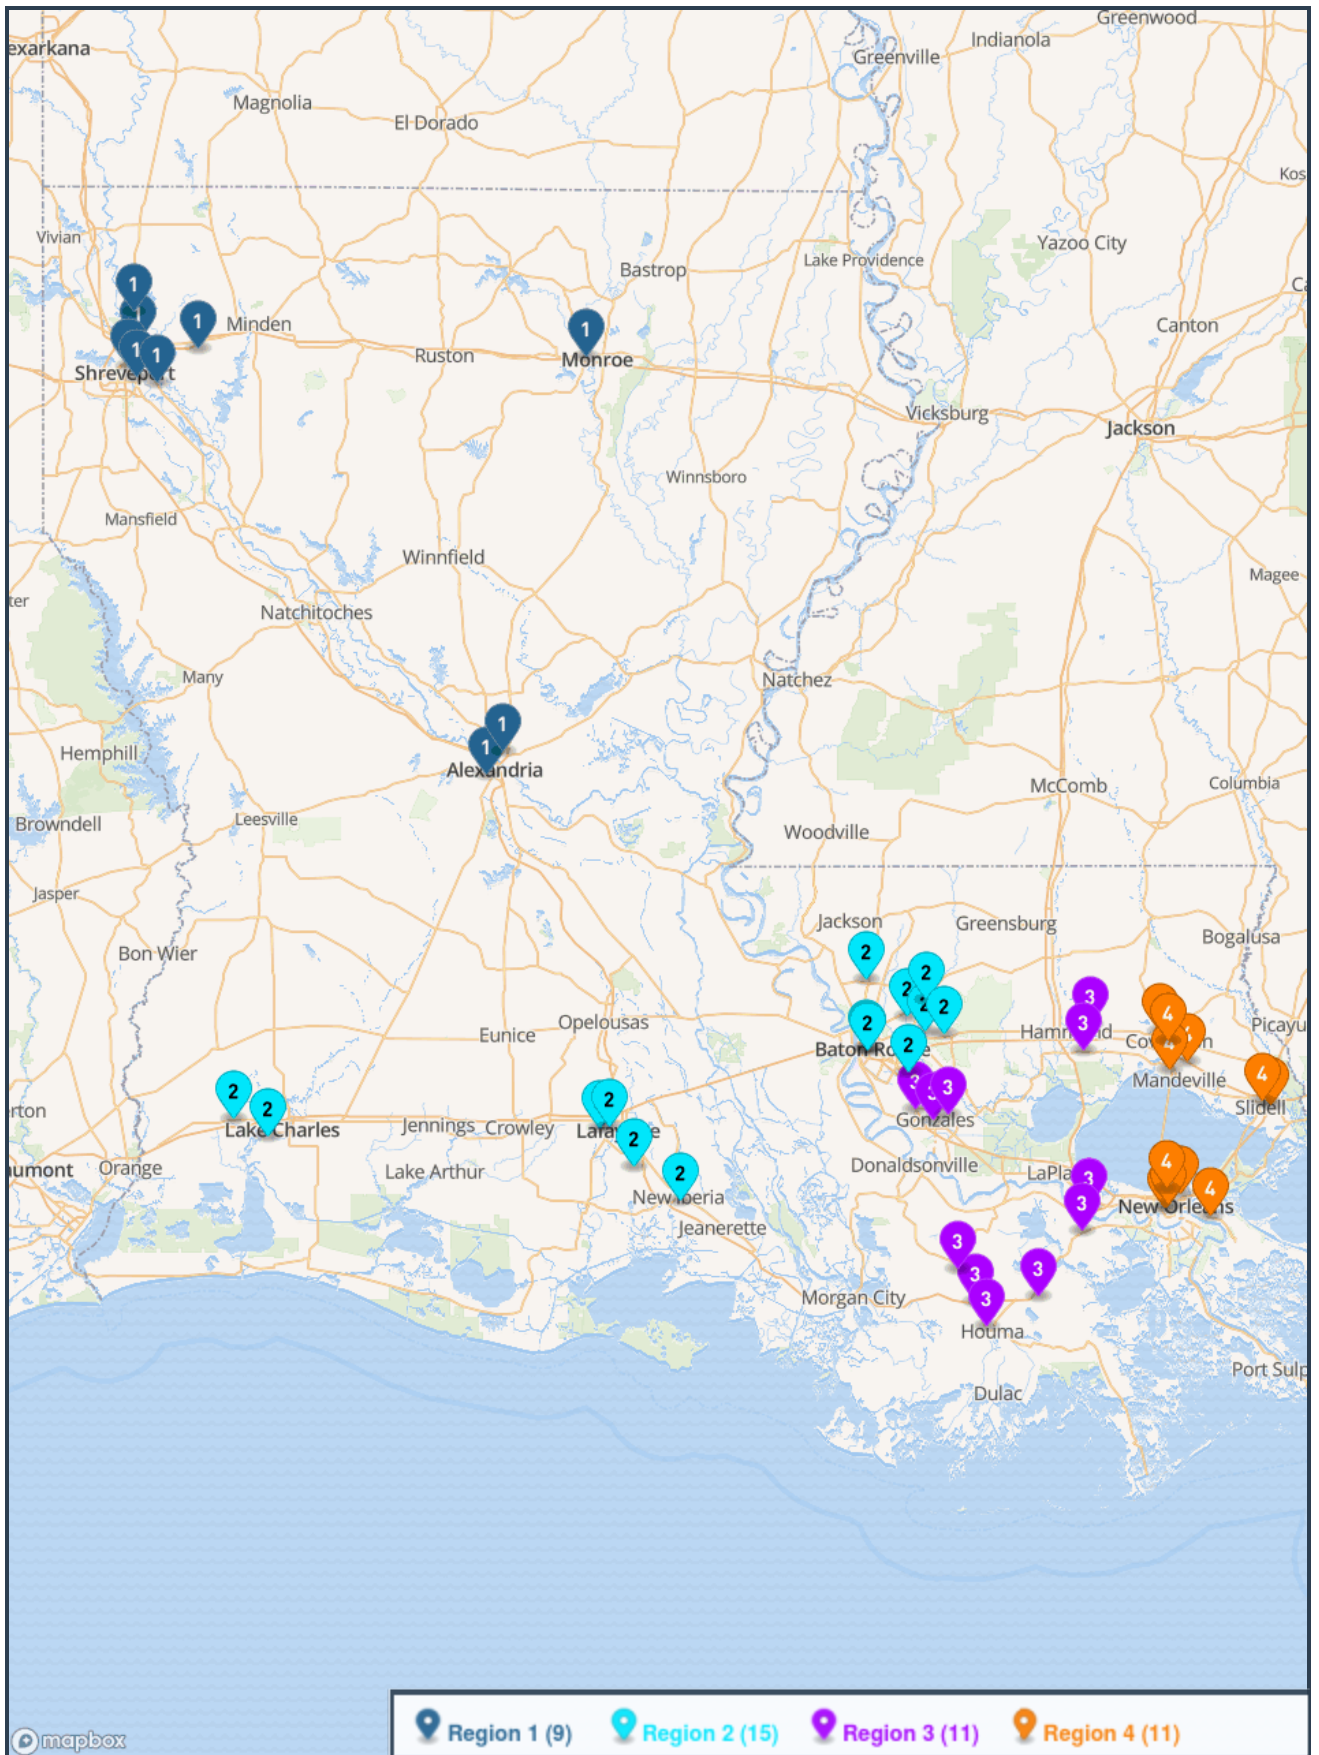

Tennis - Division I Division I (46 Schools)