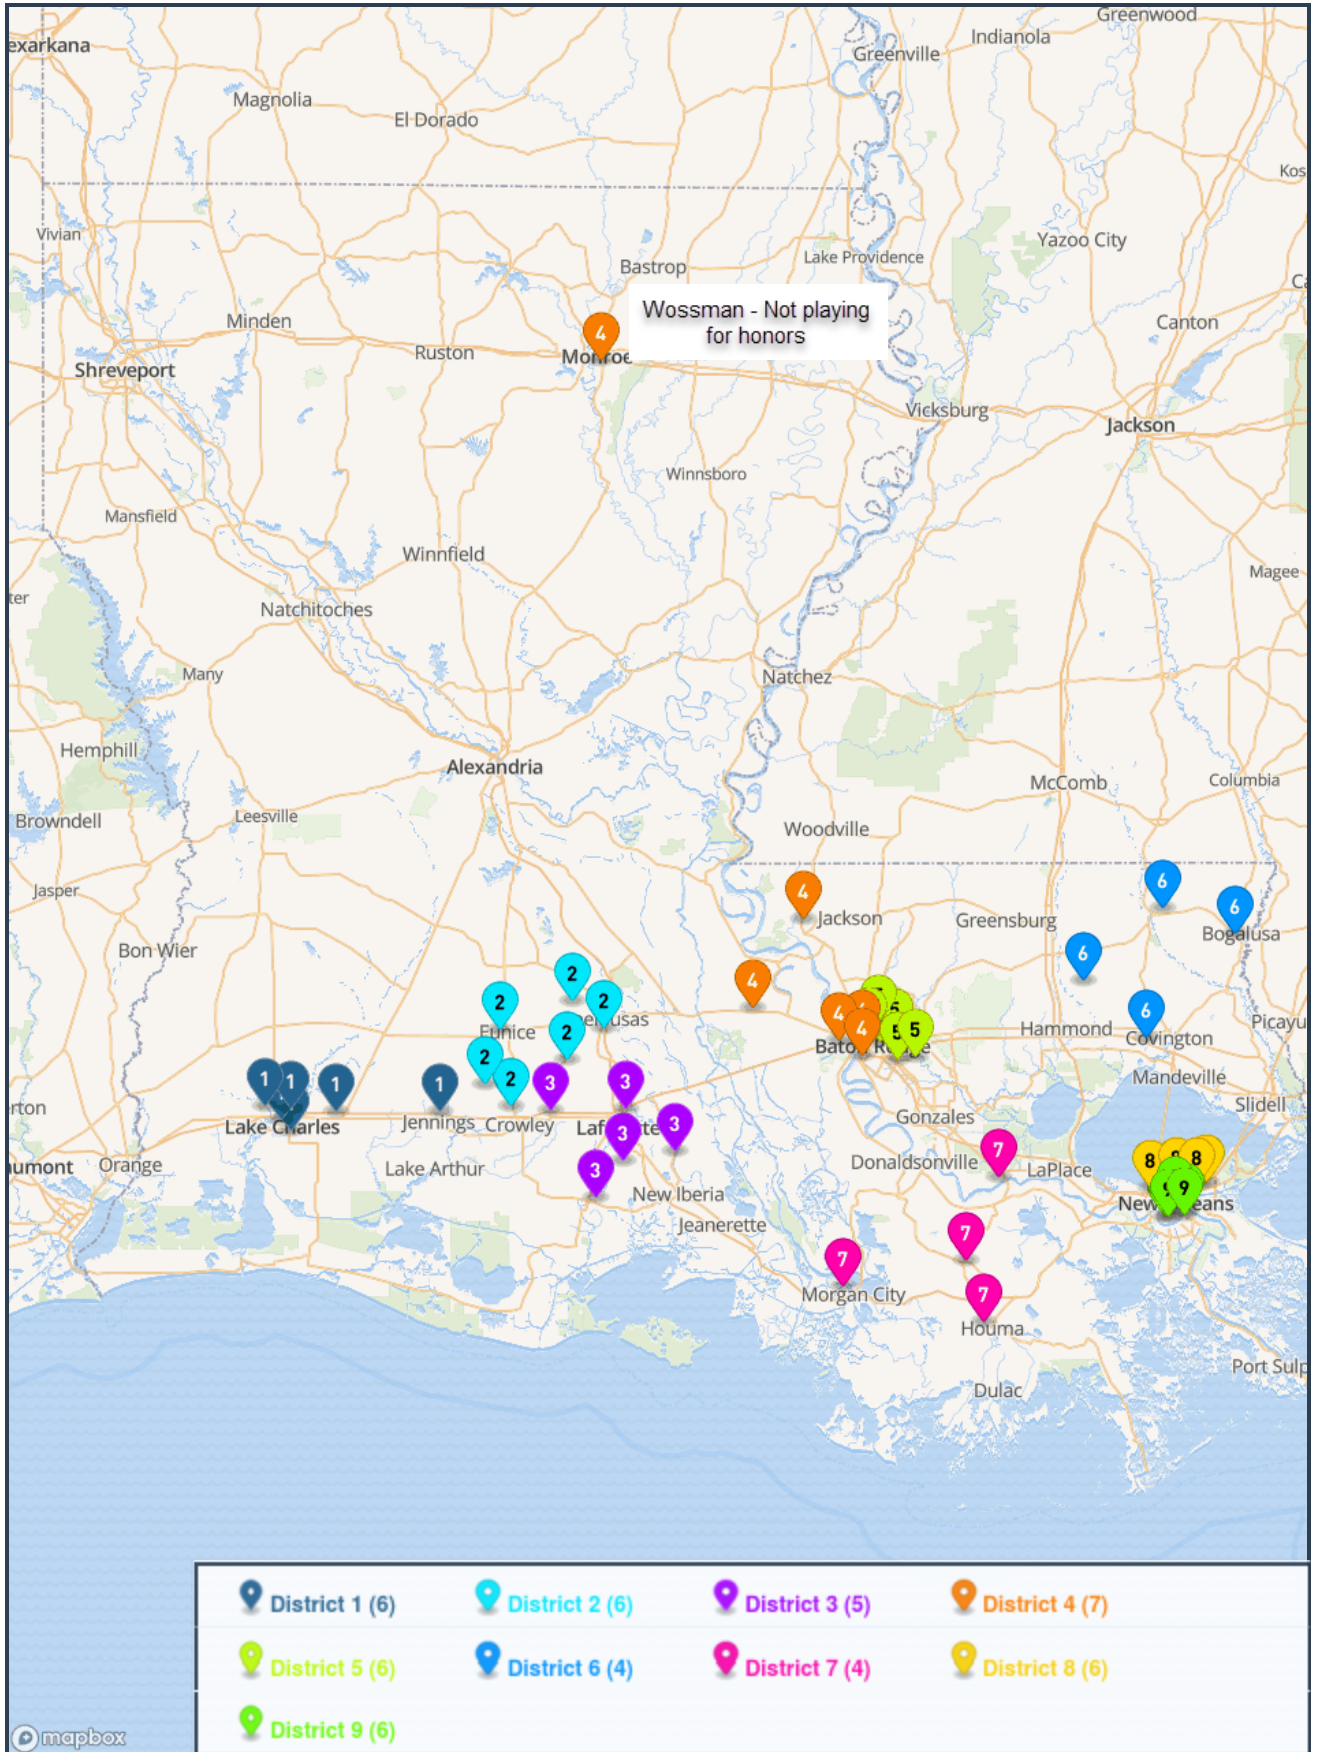

Volleyball District - v.1 Volleyball - Division III (50 Schools)