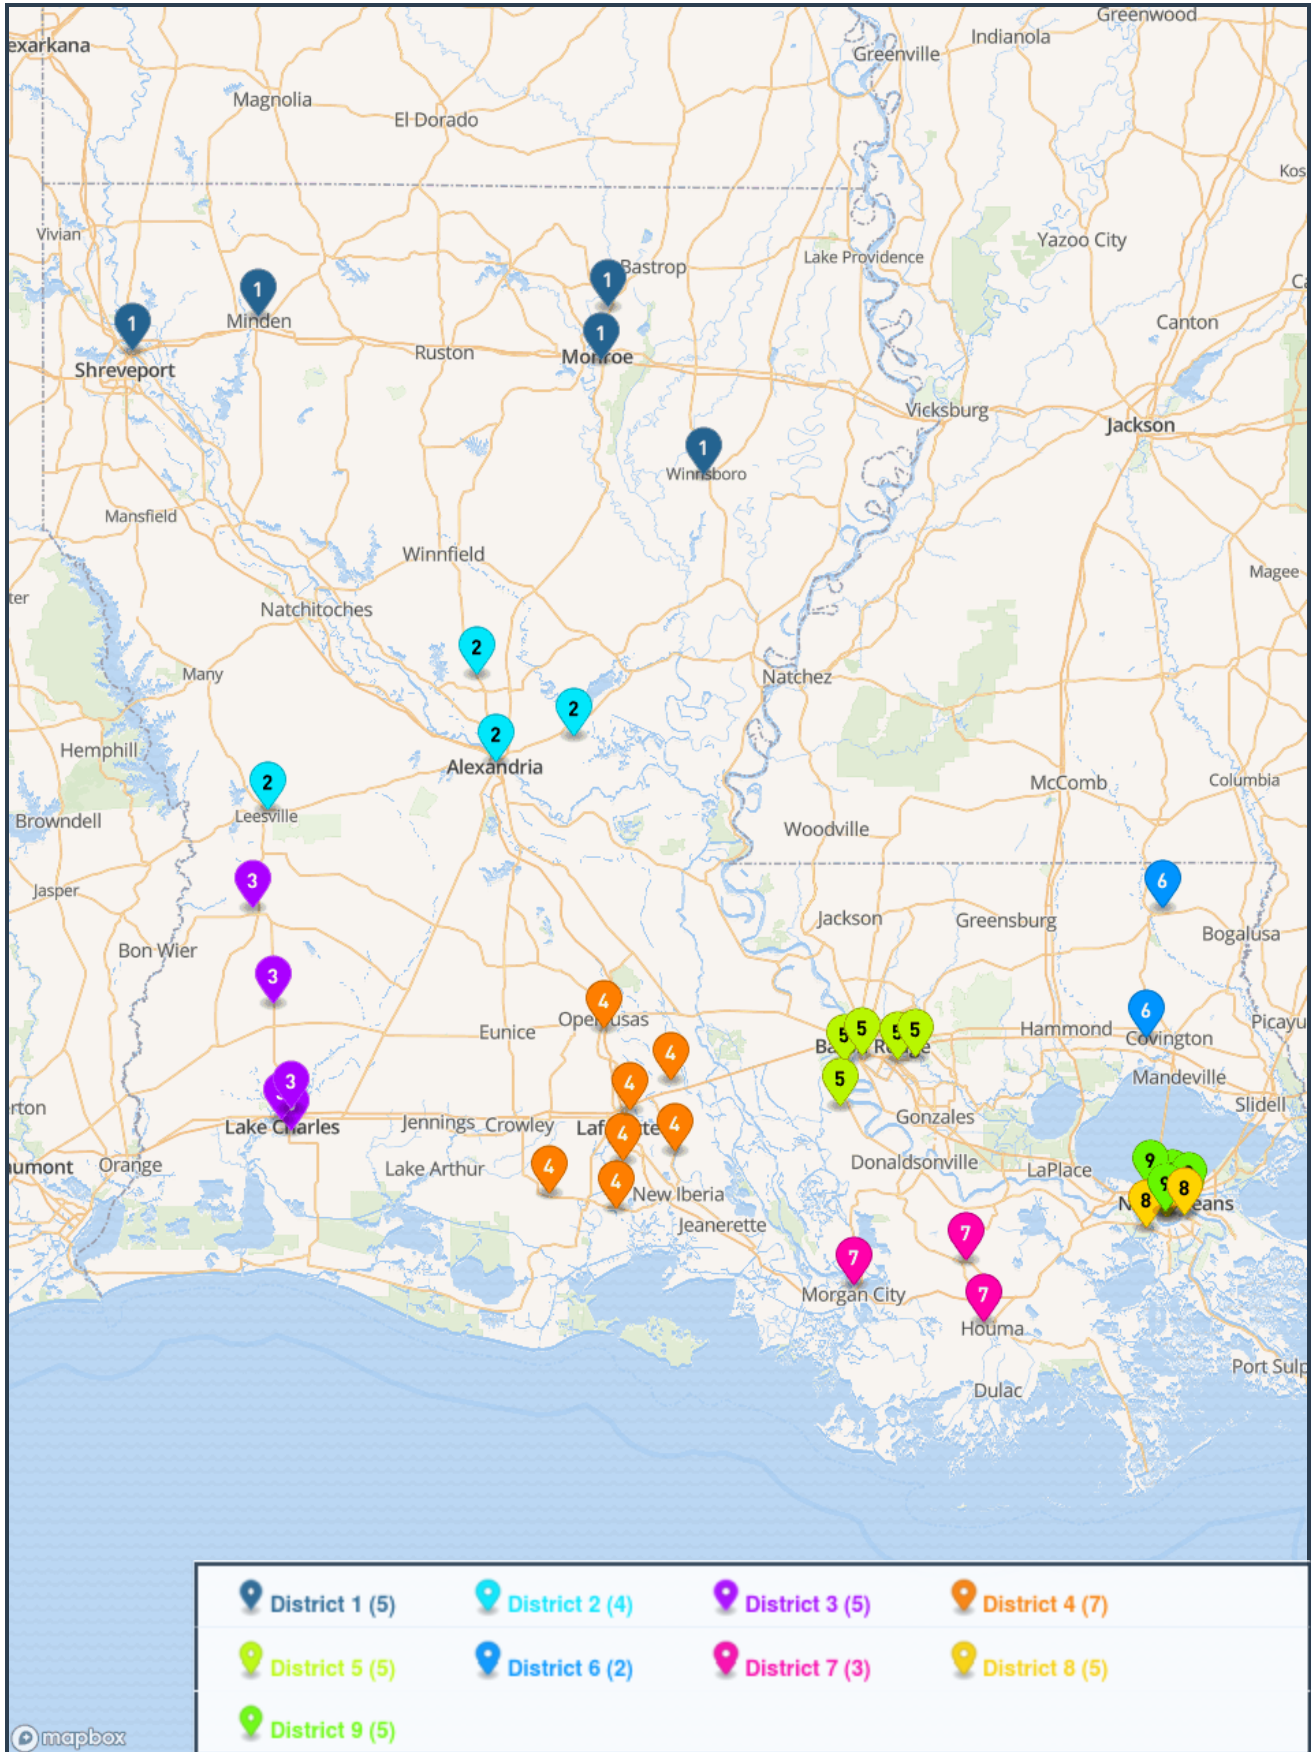

Girls Soccer District - v.1 Division III (41 Schools)