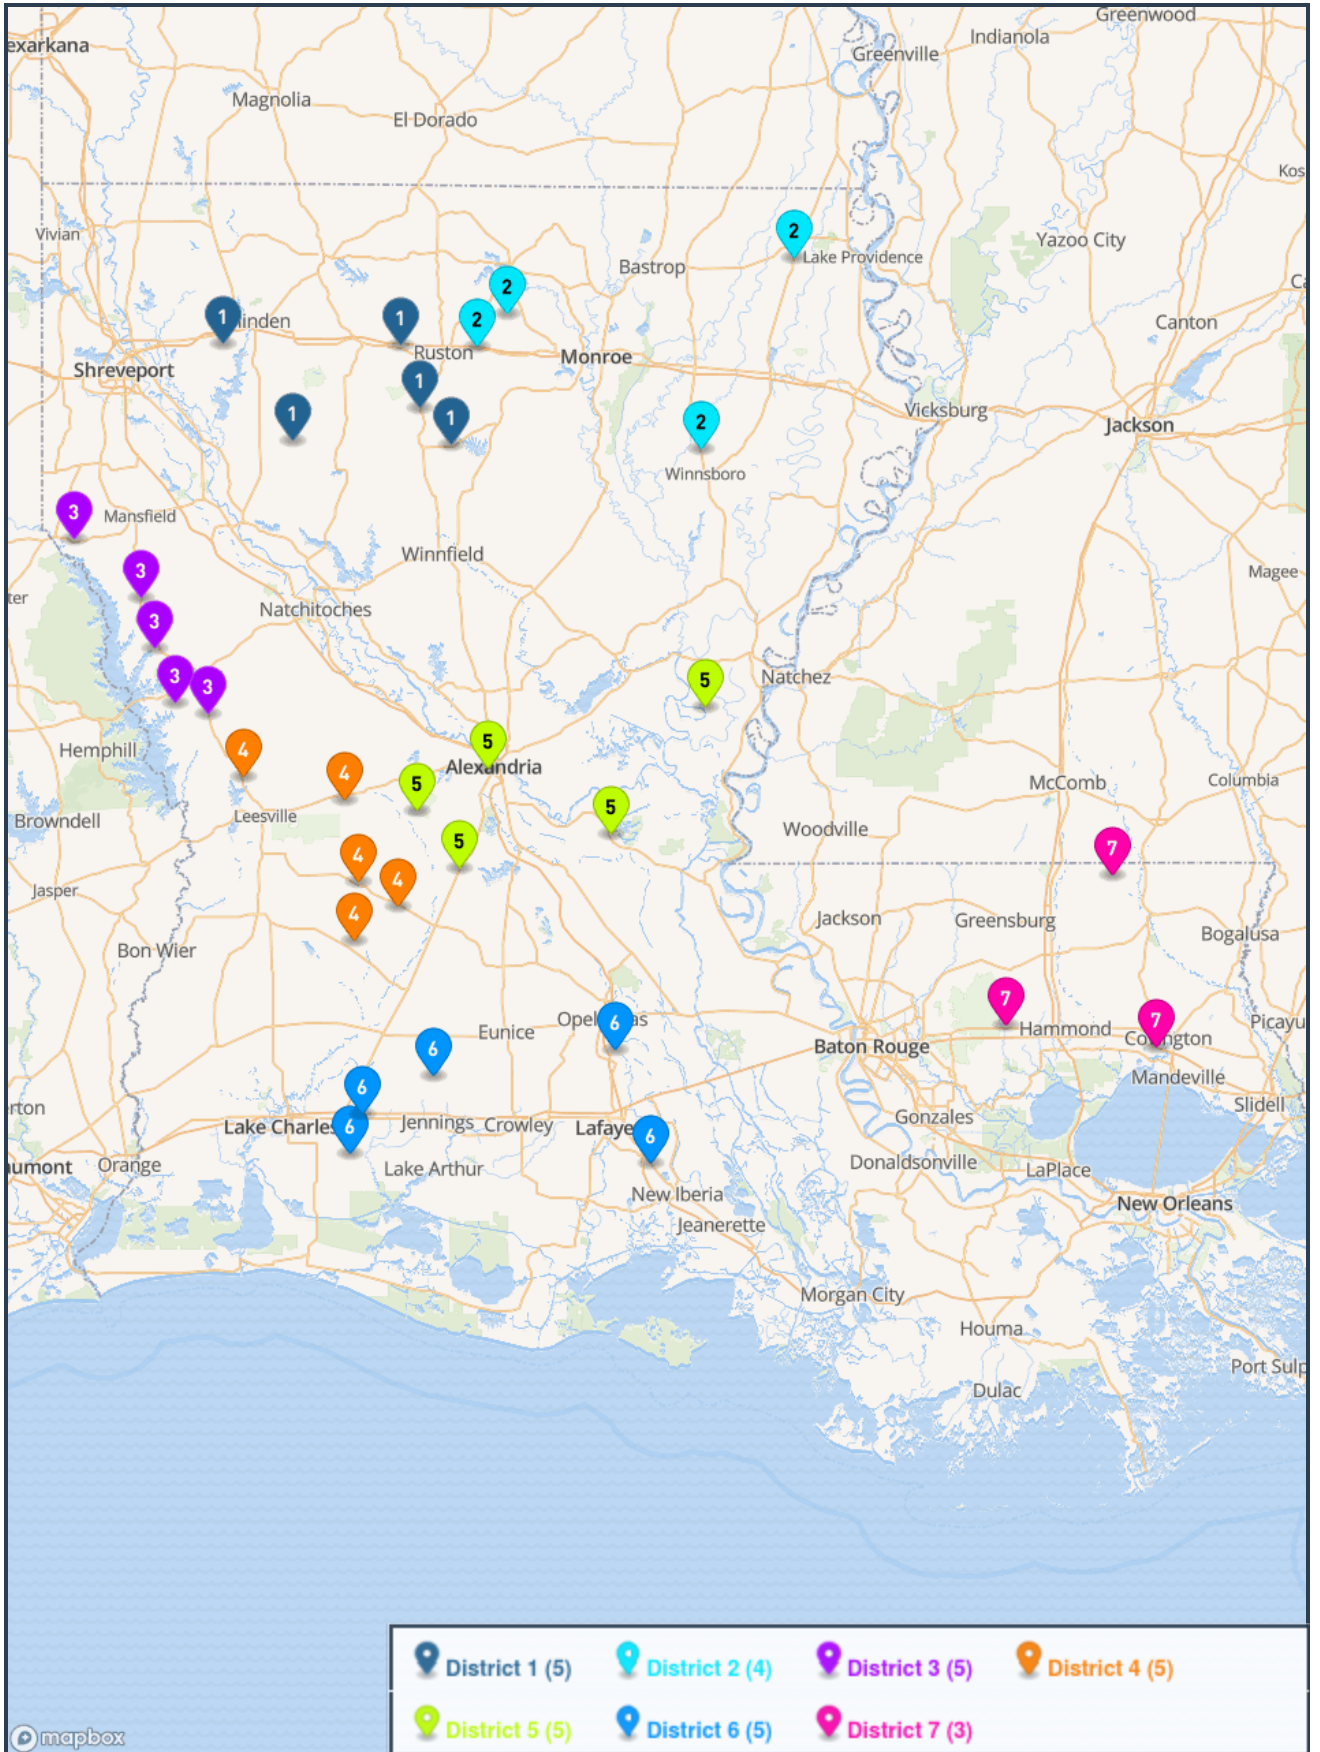

Basic Class - v.1 Class B (32 Schools)