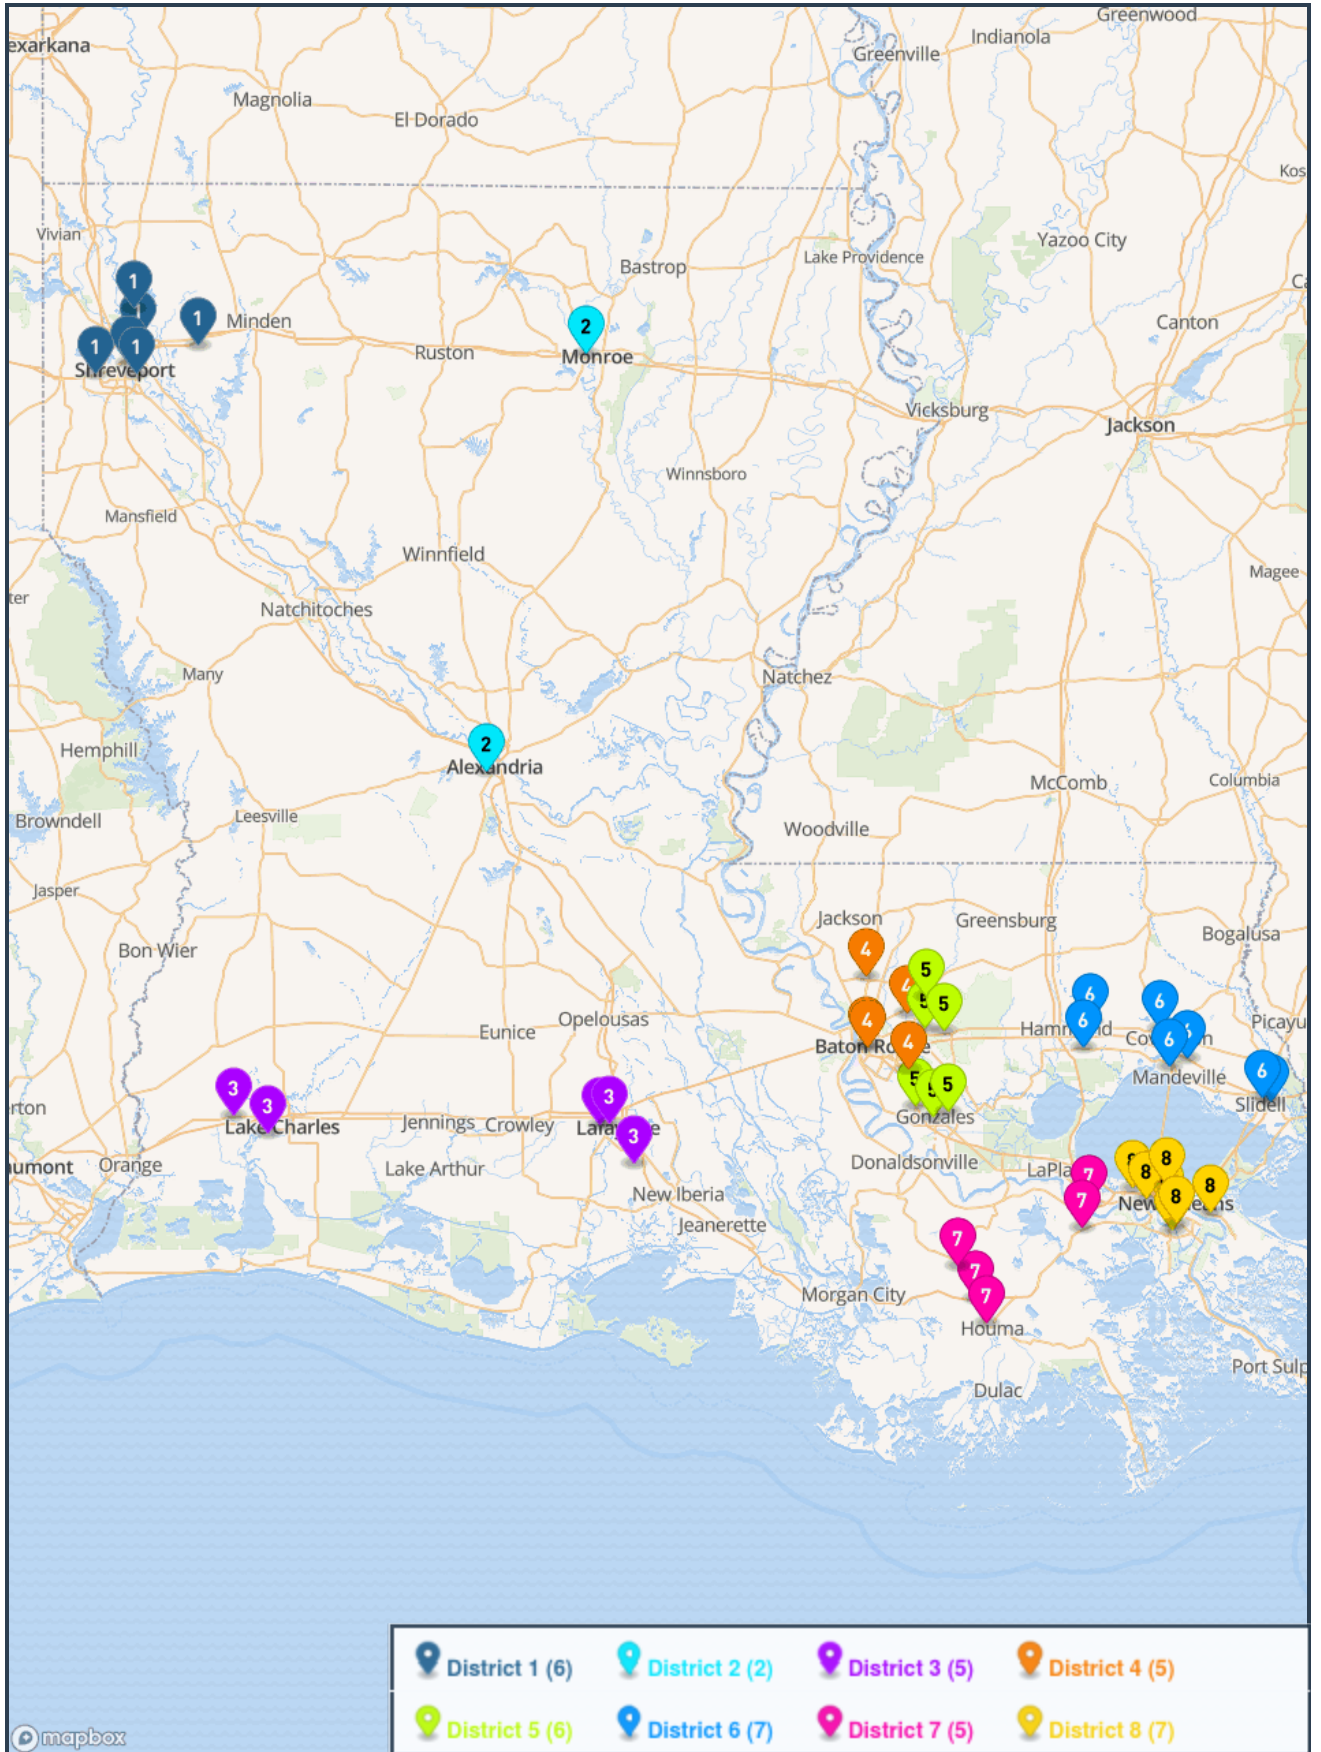

Girls Soccer District - v.1 Division I (43 Schools)