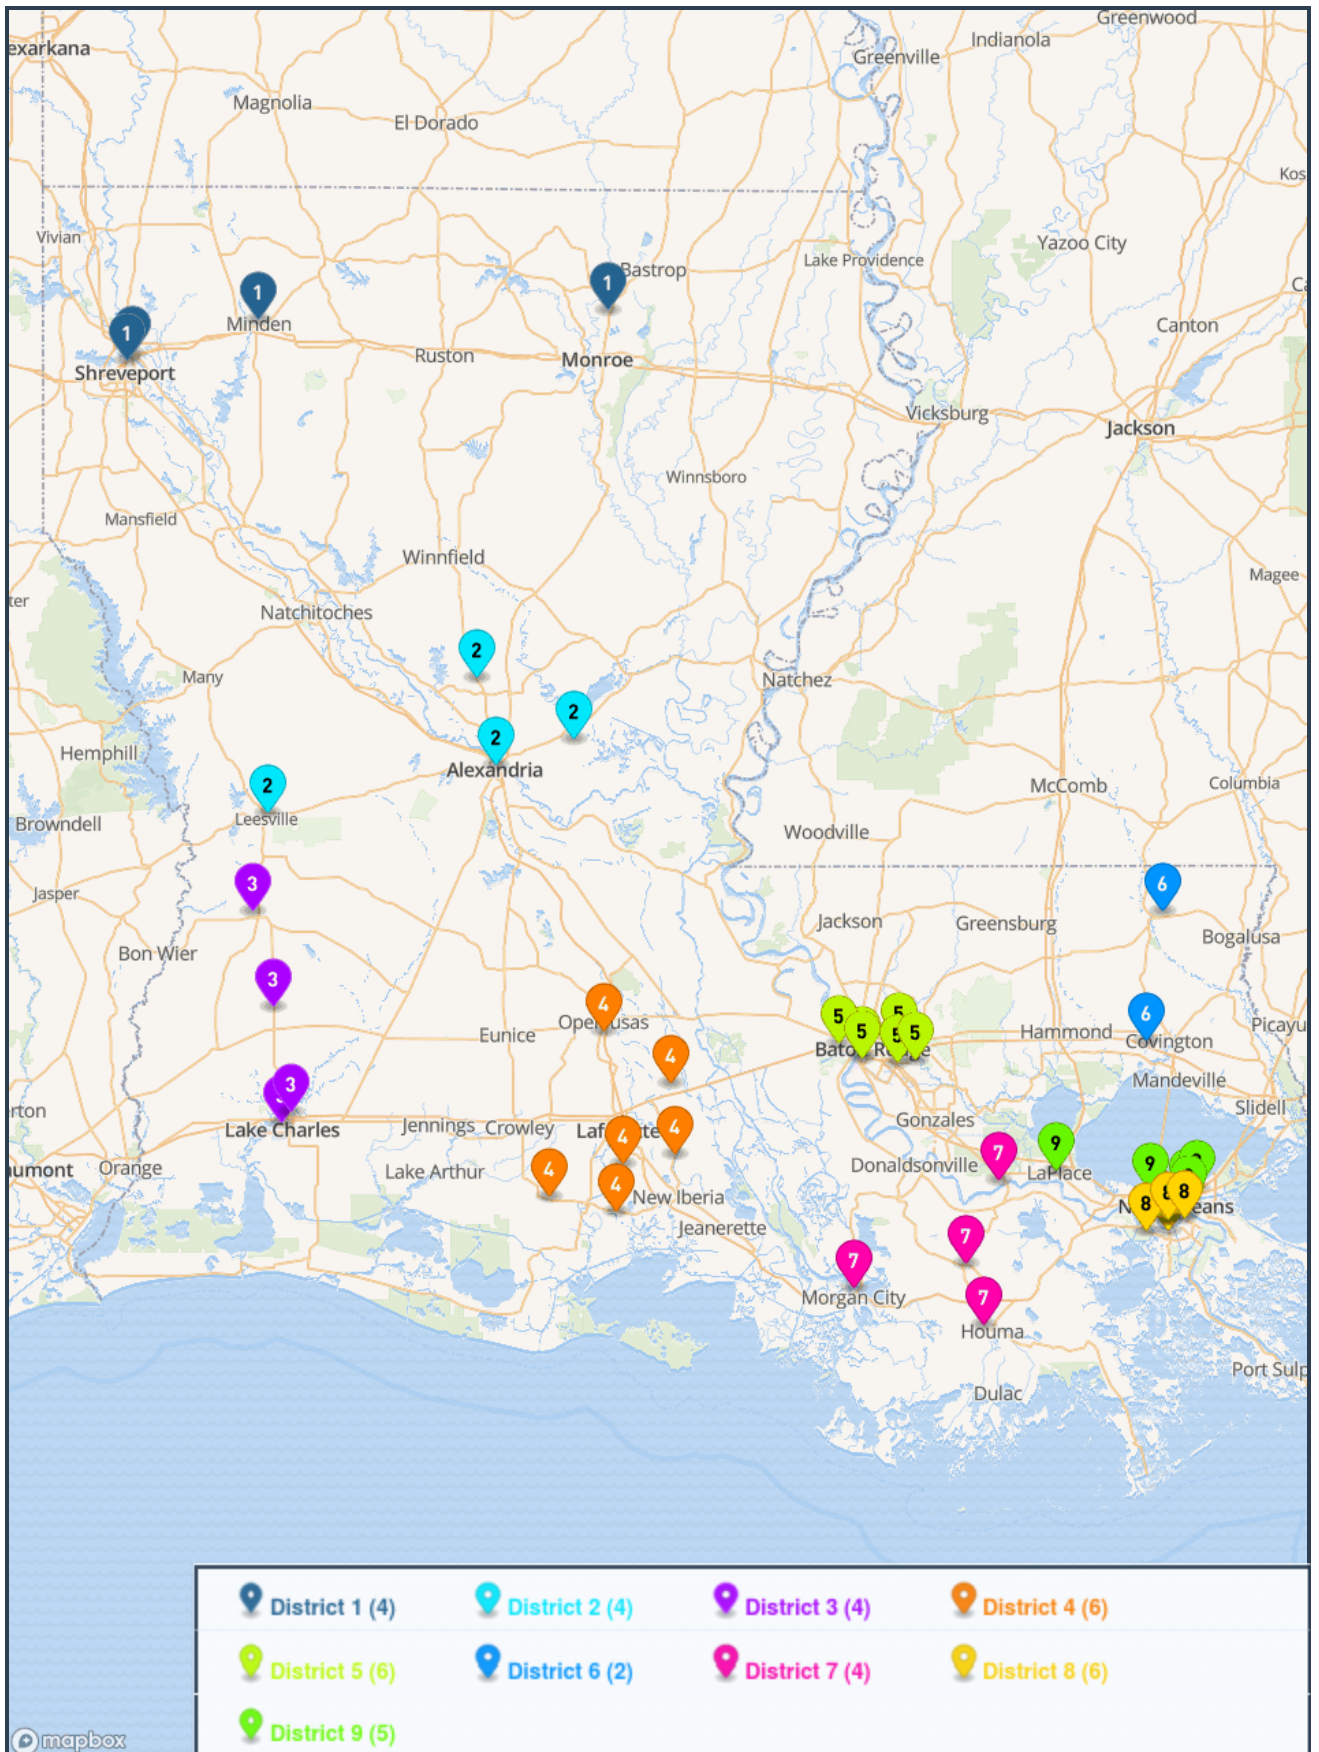

Boys Soccer District - v.1 Division III (41 Schools)