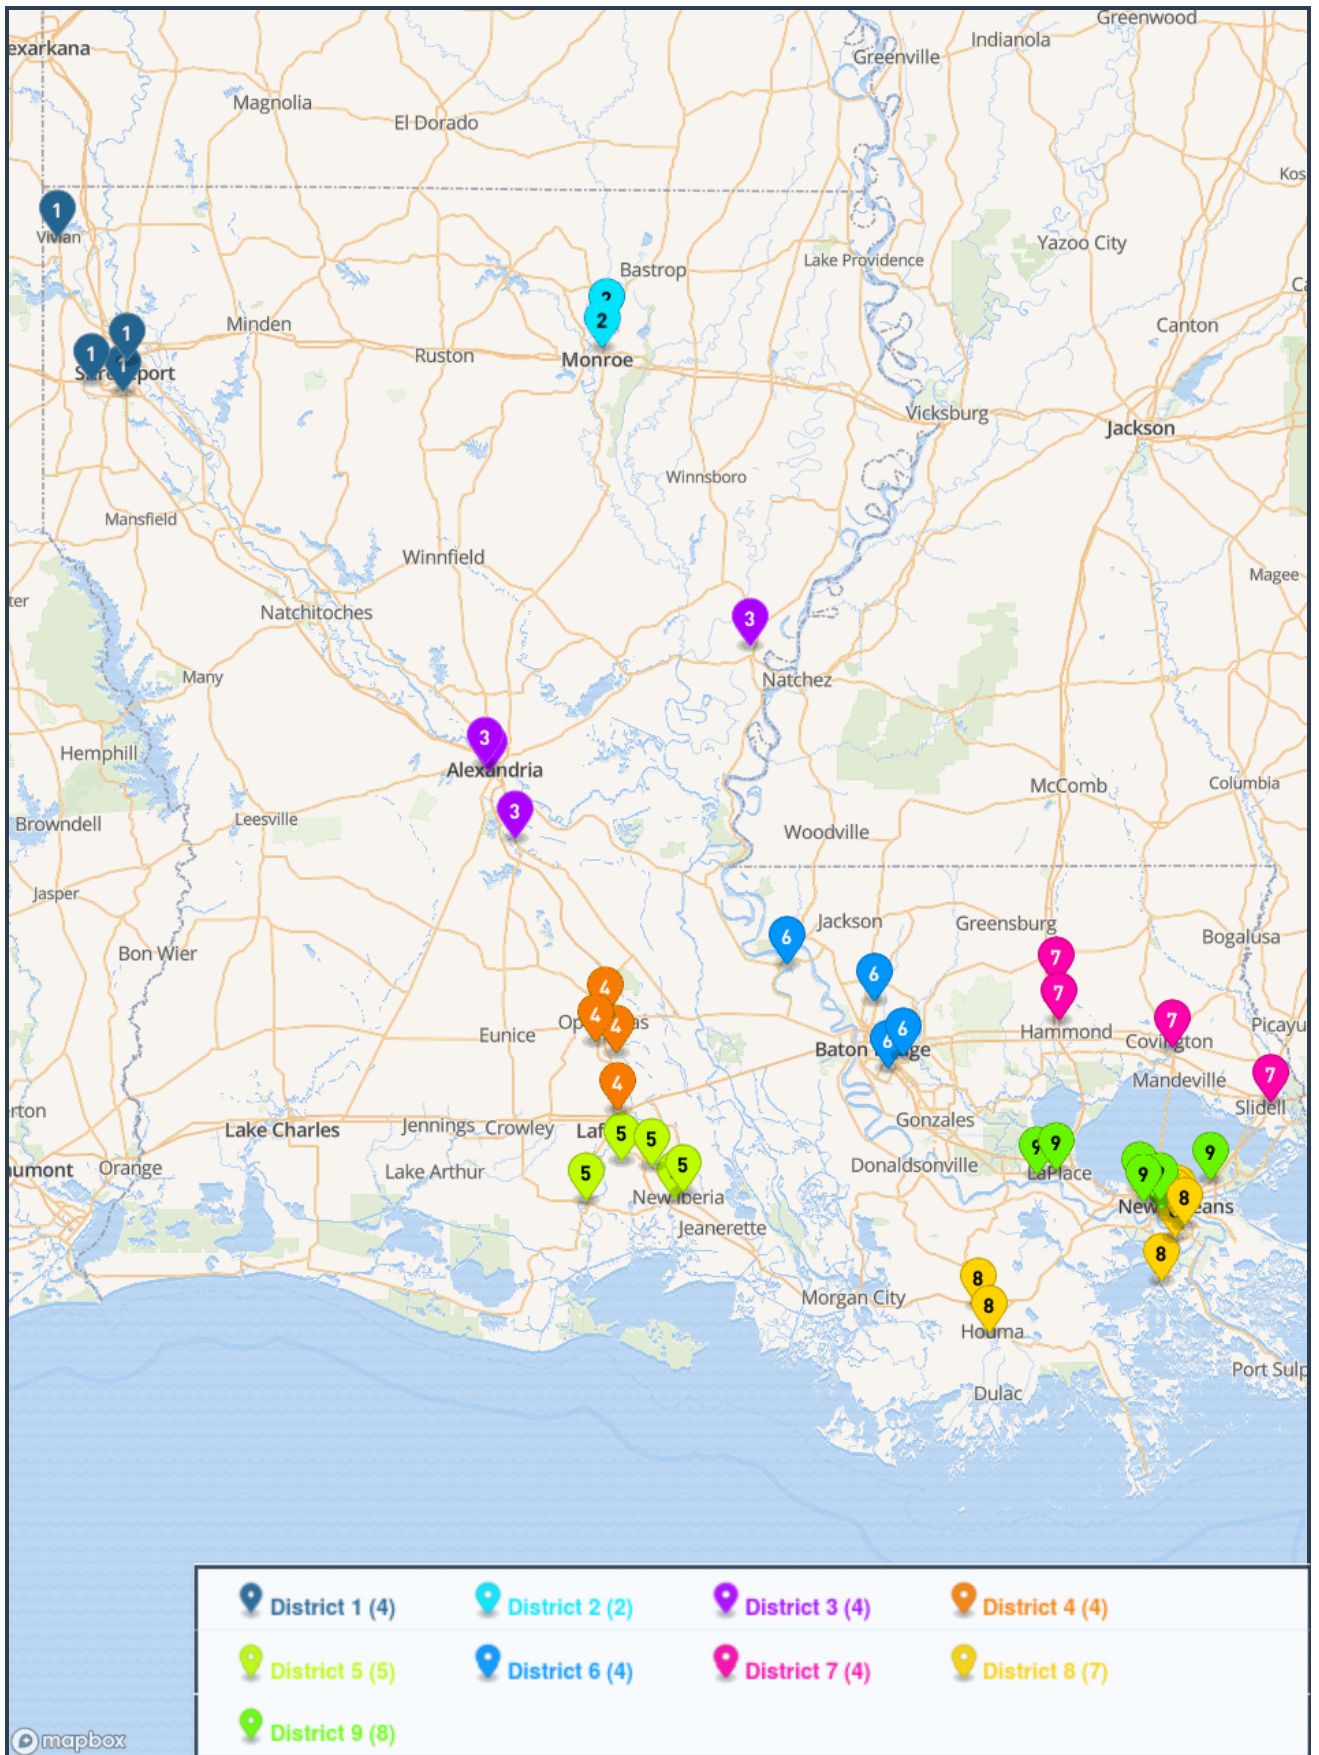

Girls Soccer District - v.1 Division IV (42 Schools)