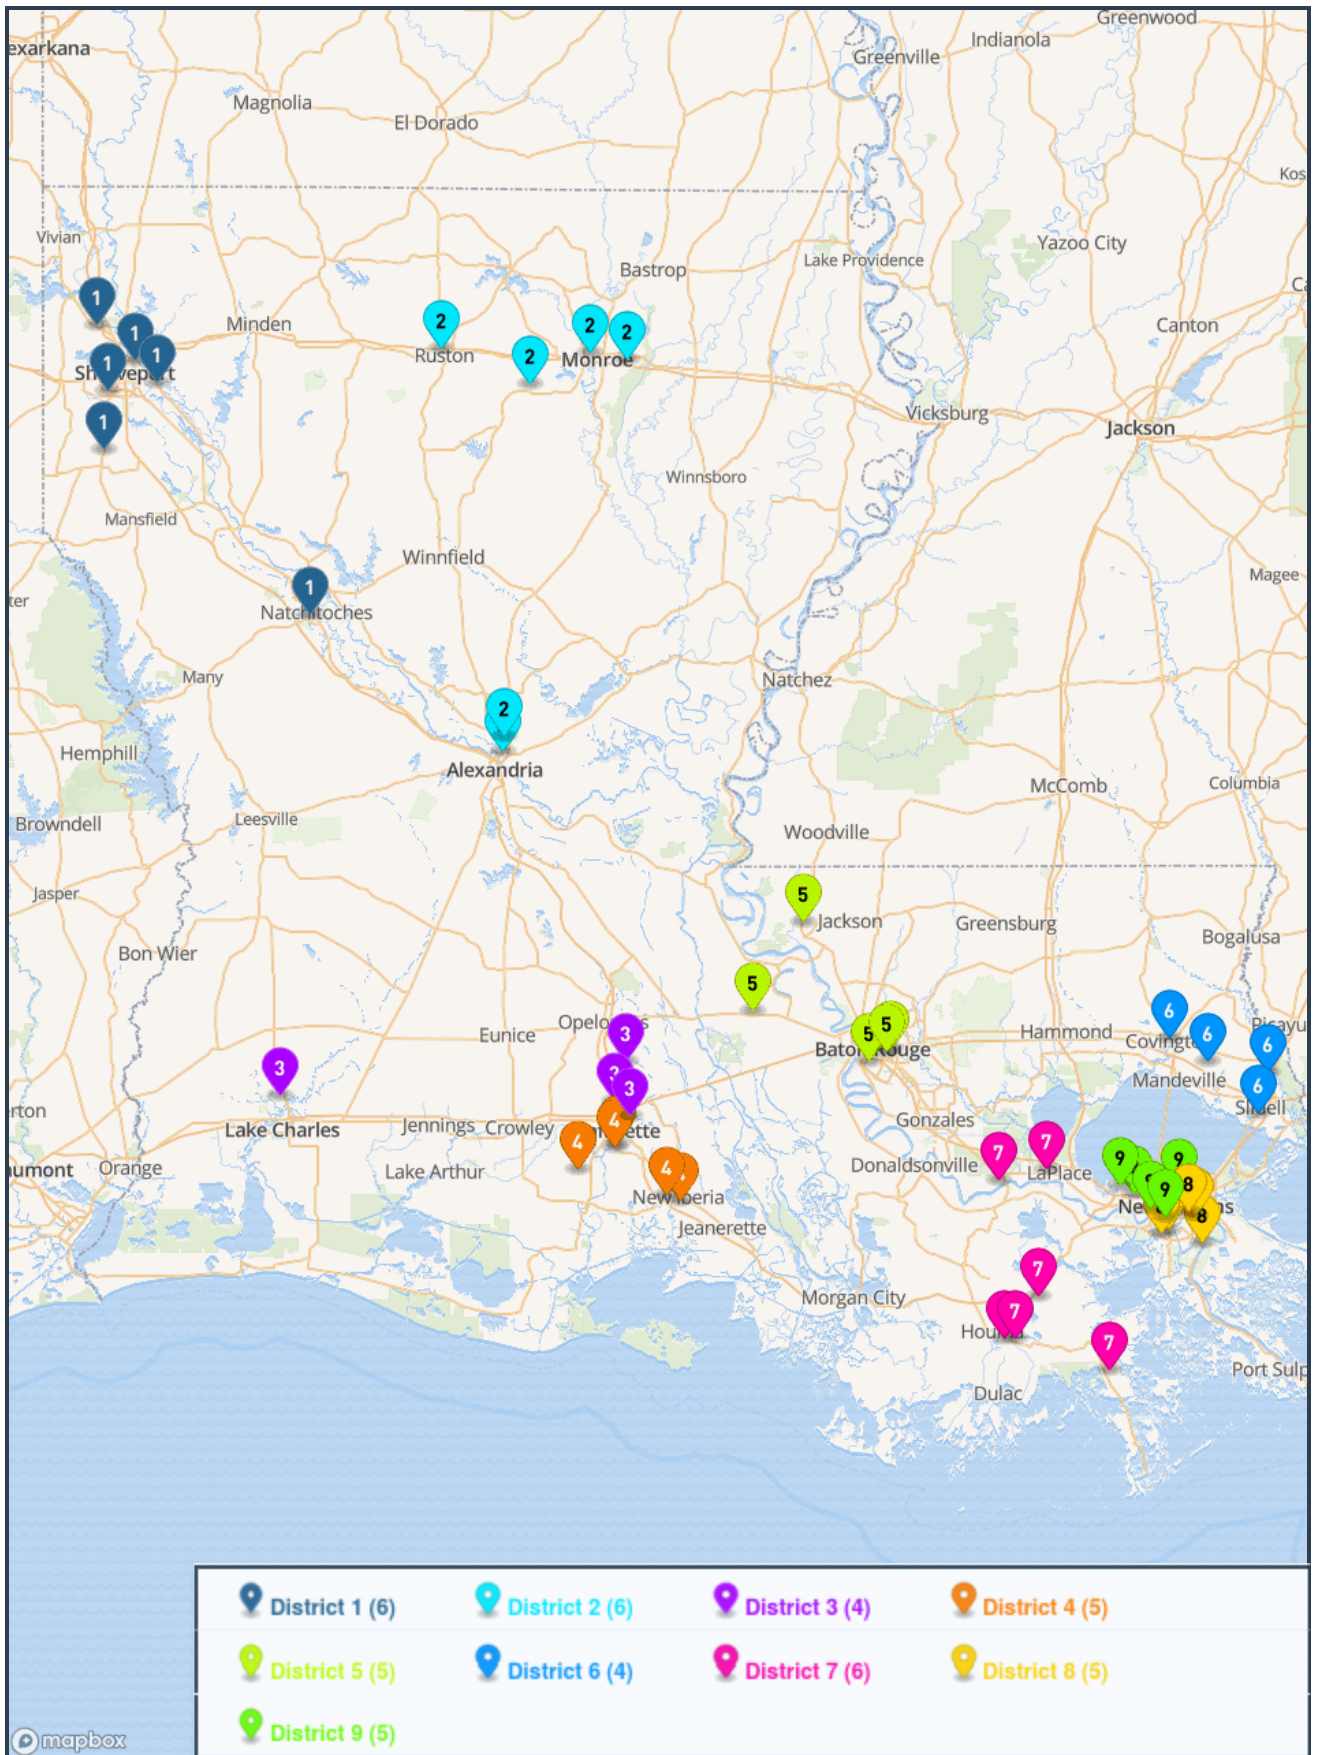

Girls Soccer District - v.1 Division II (46 Schools)