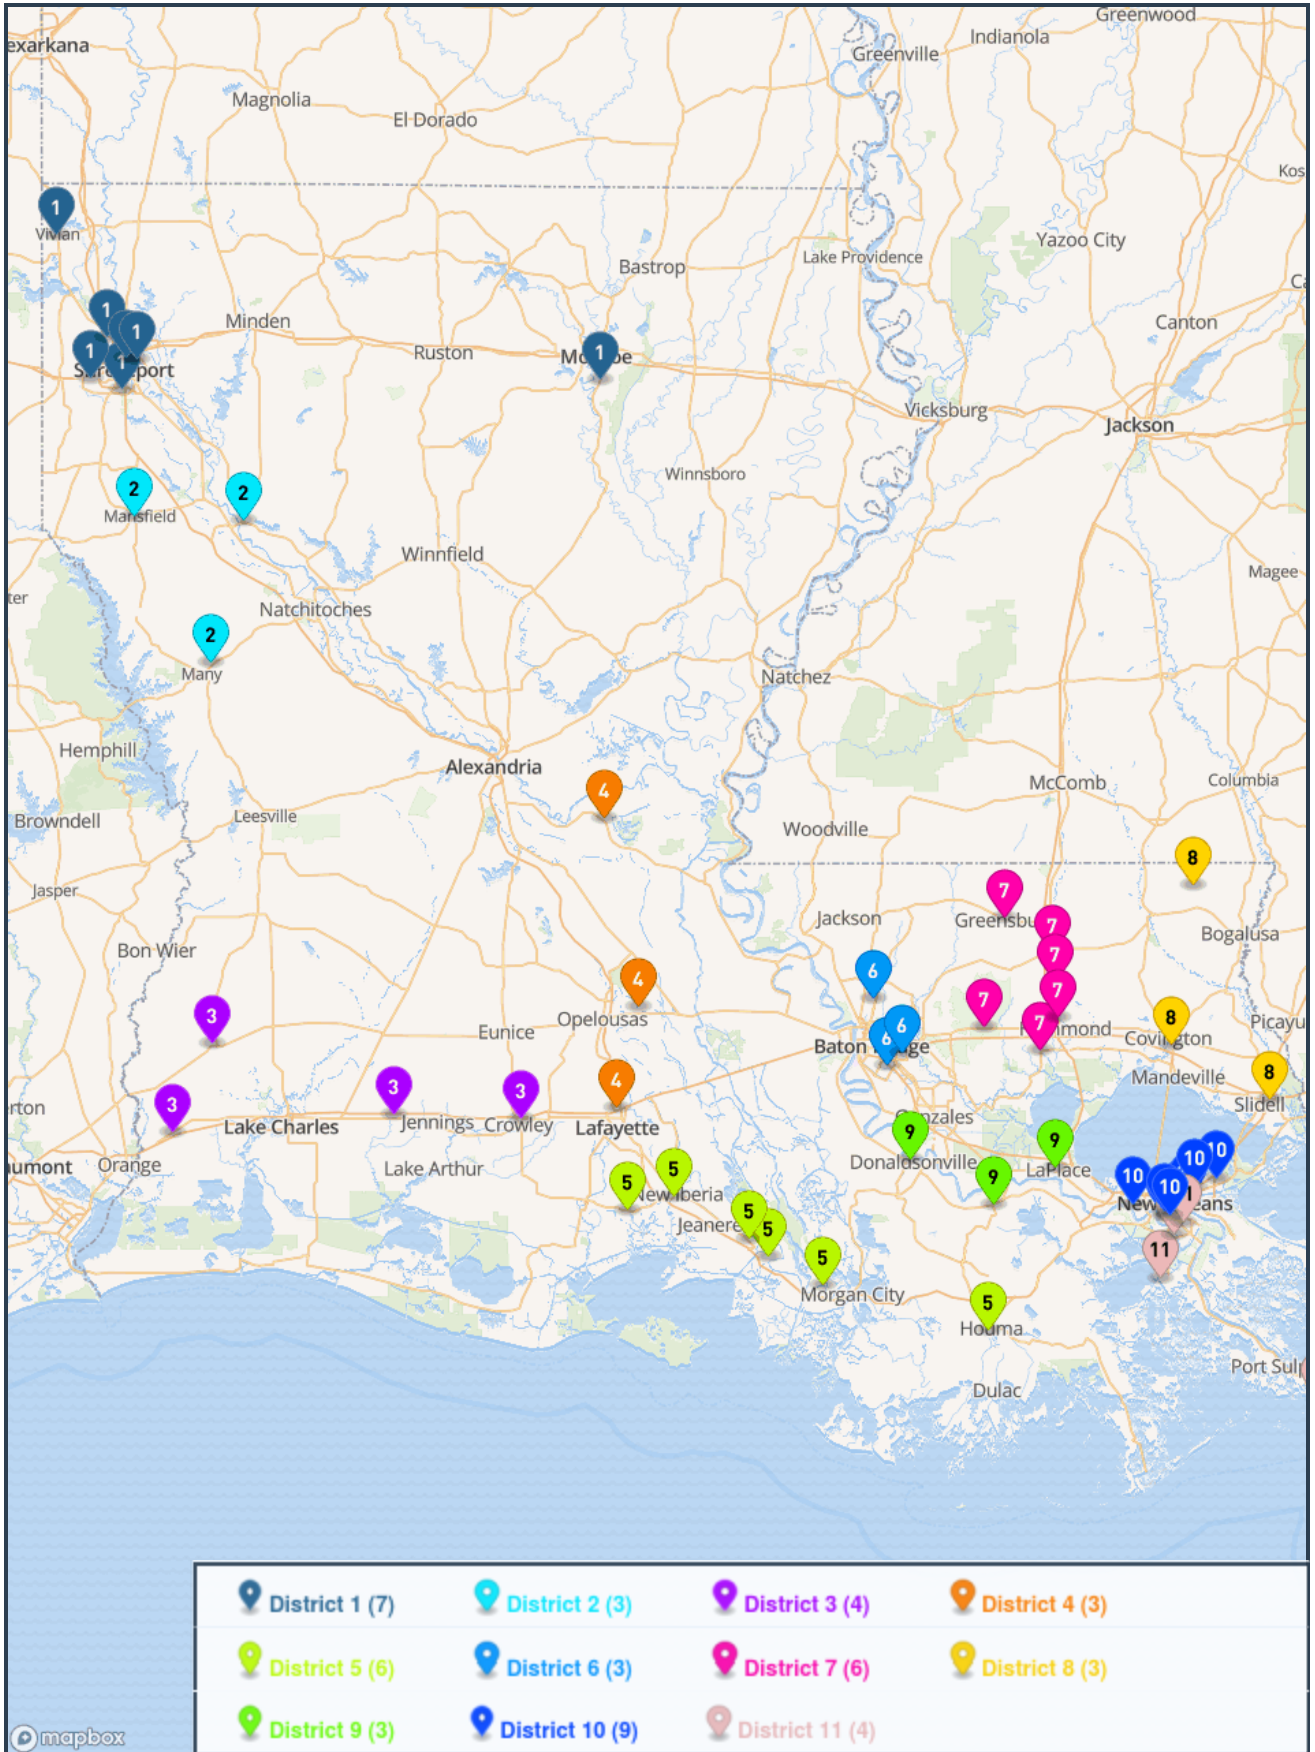

Volleyball District - v.1 Volleyball - Division IV (51 Schools)