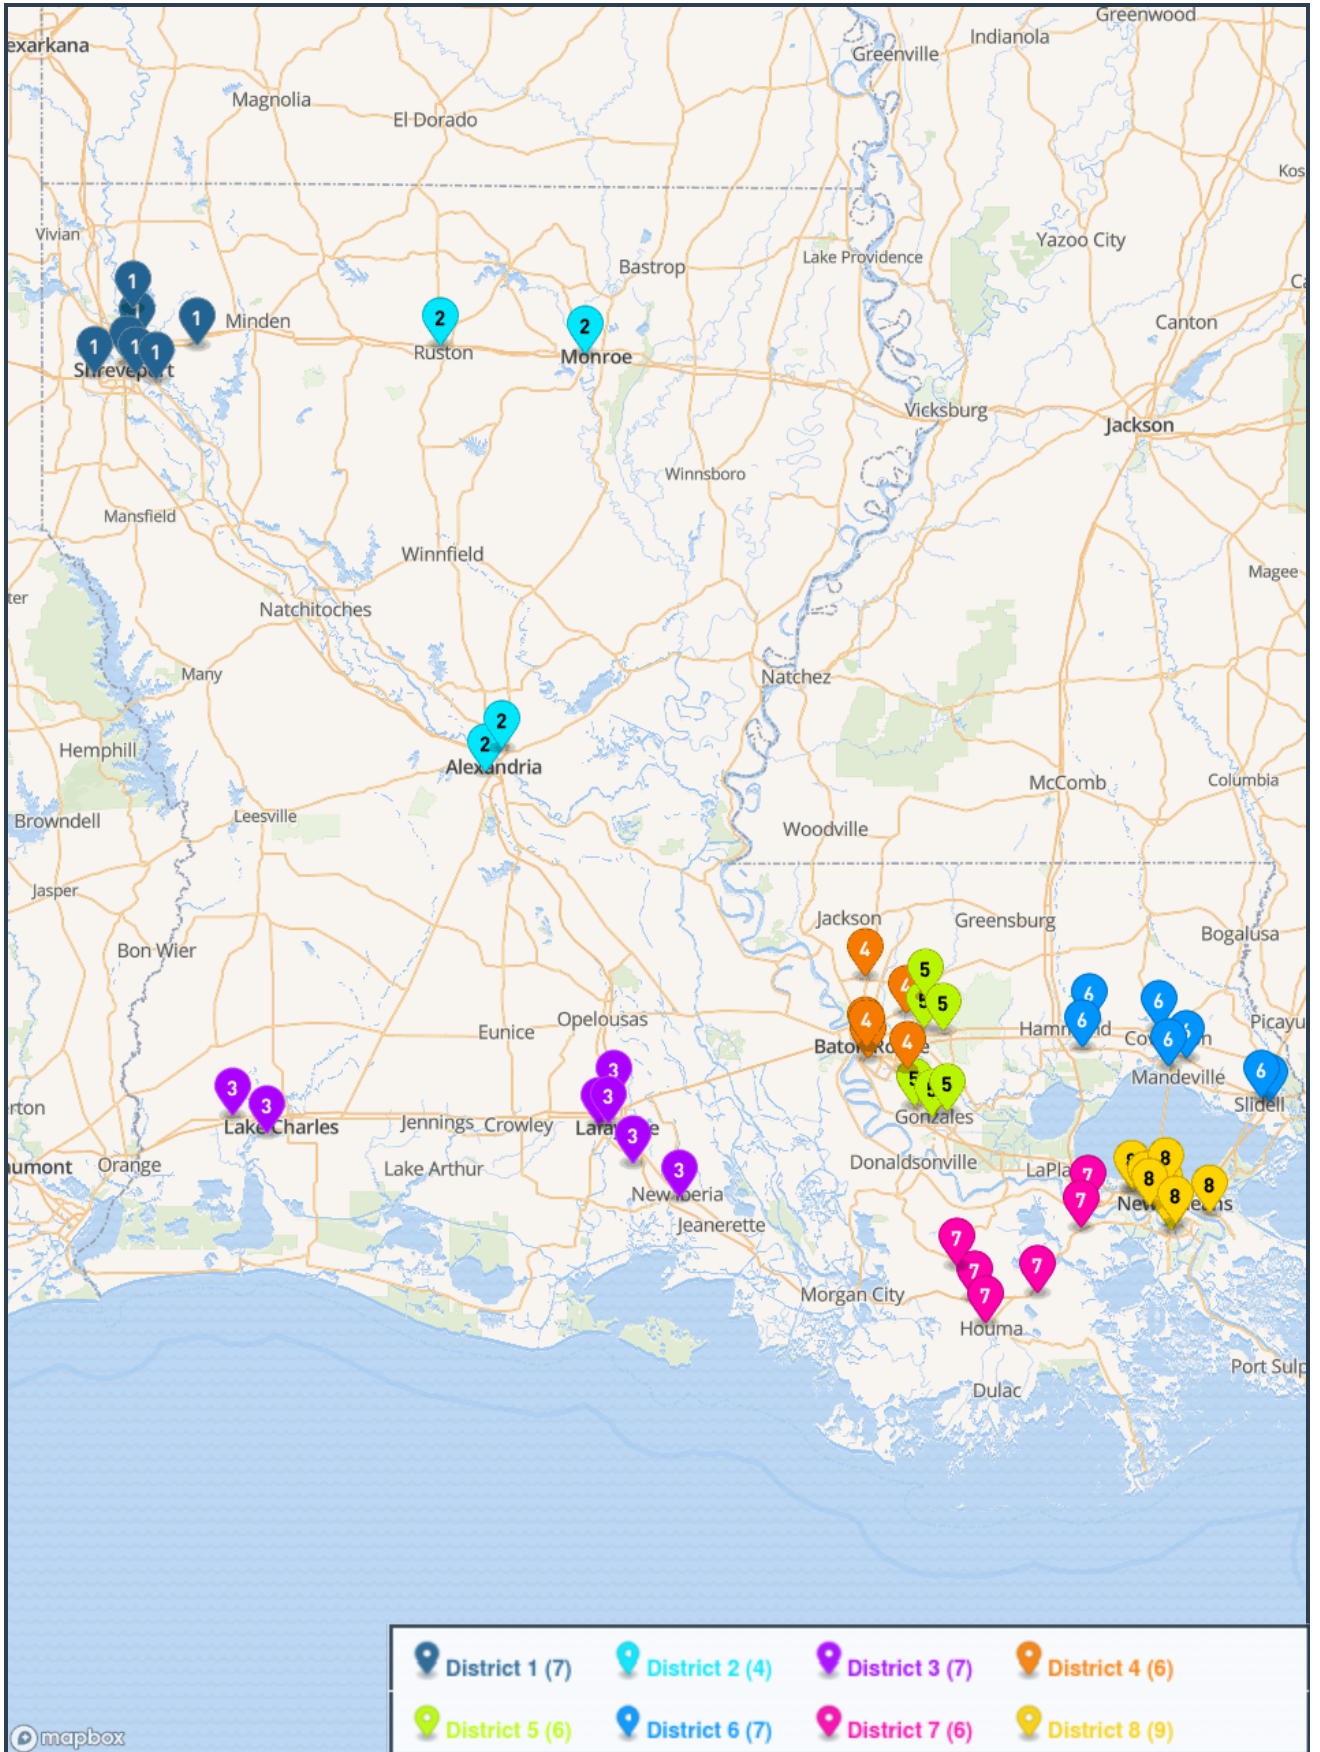

Volleyball District - v.1 Volleyball - Division I (52 Schools)