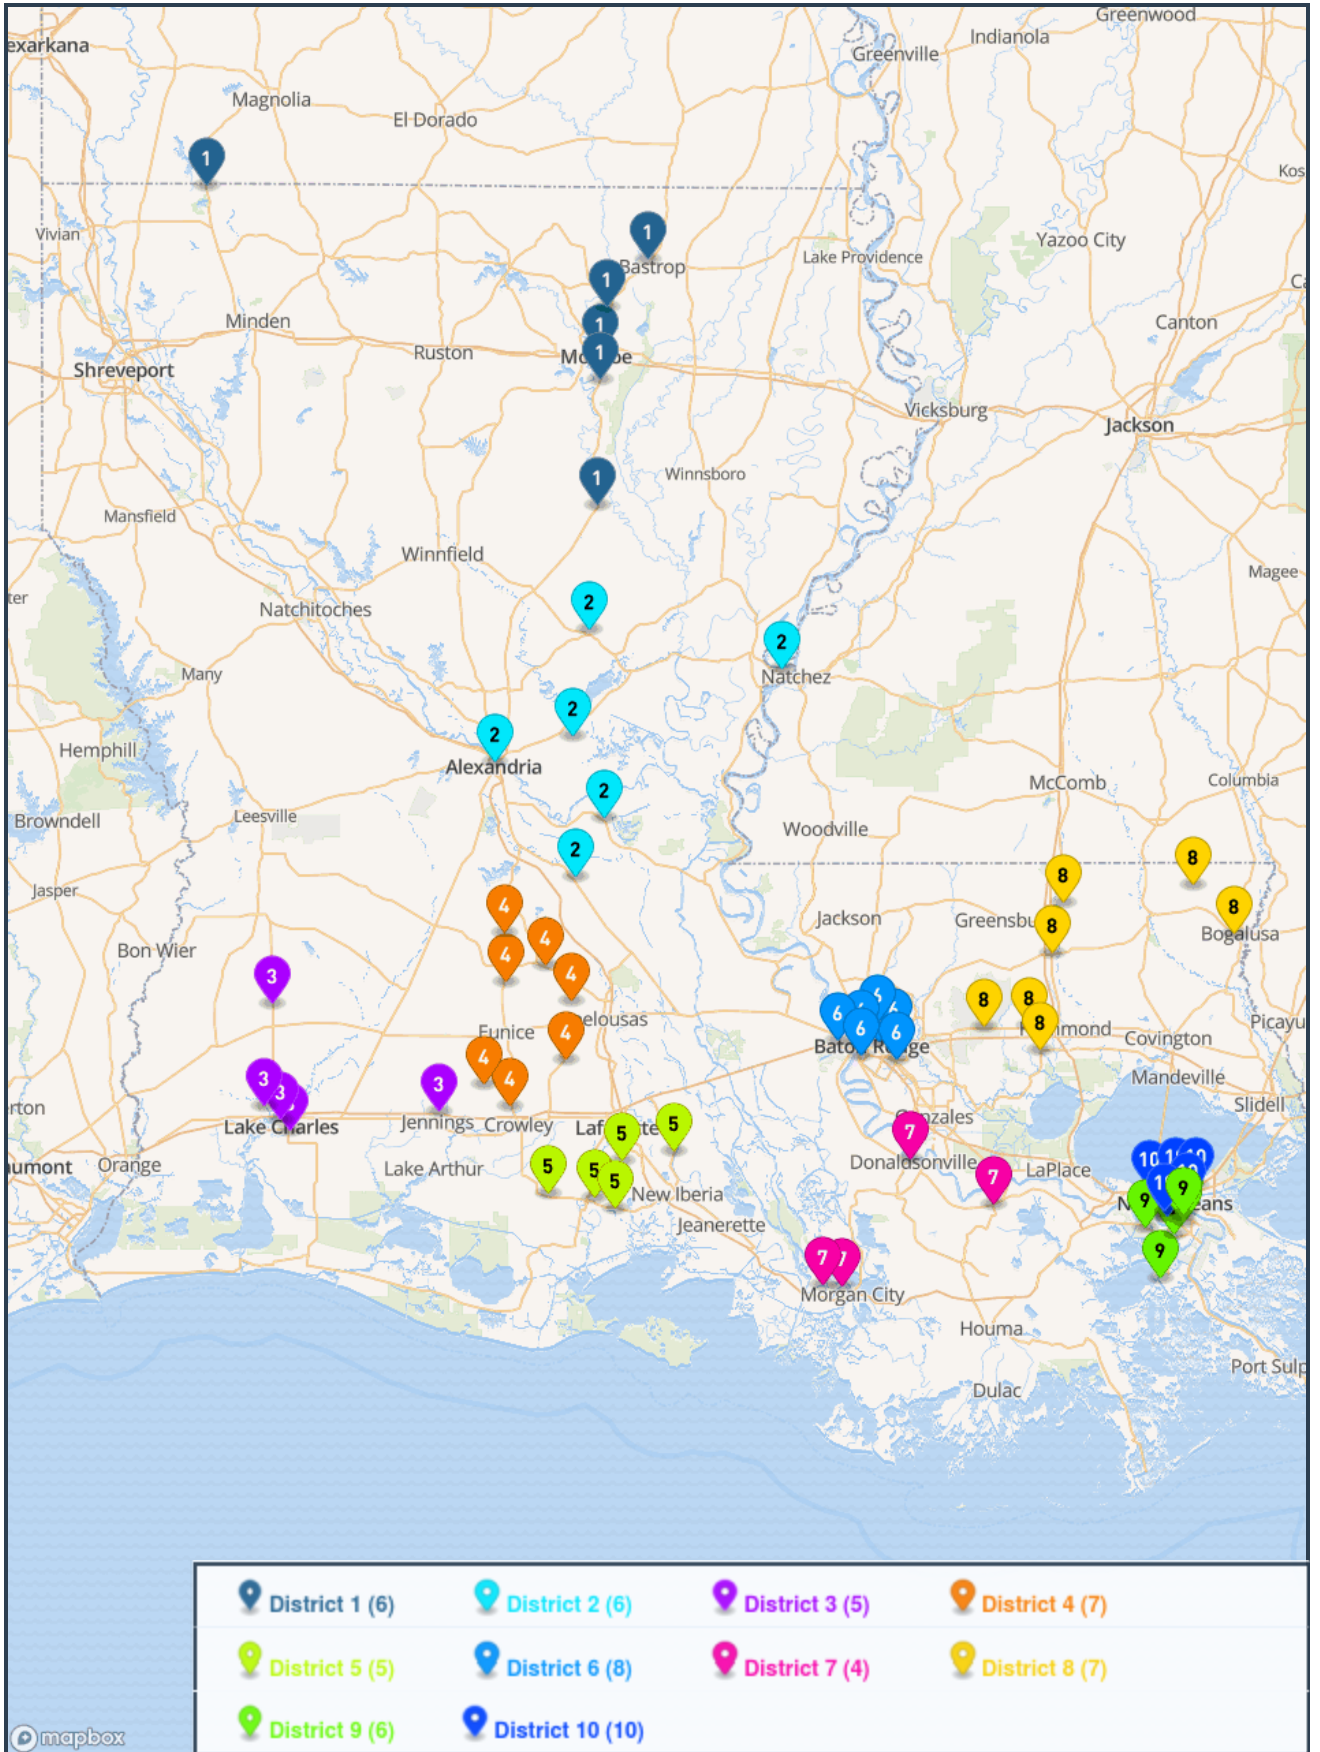

Basic Class - v.1 Class 3A (64 Schools)