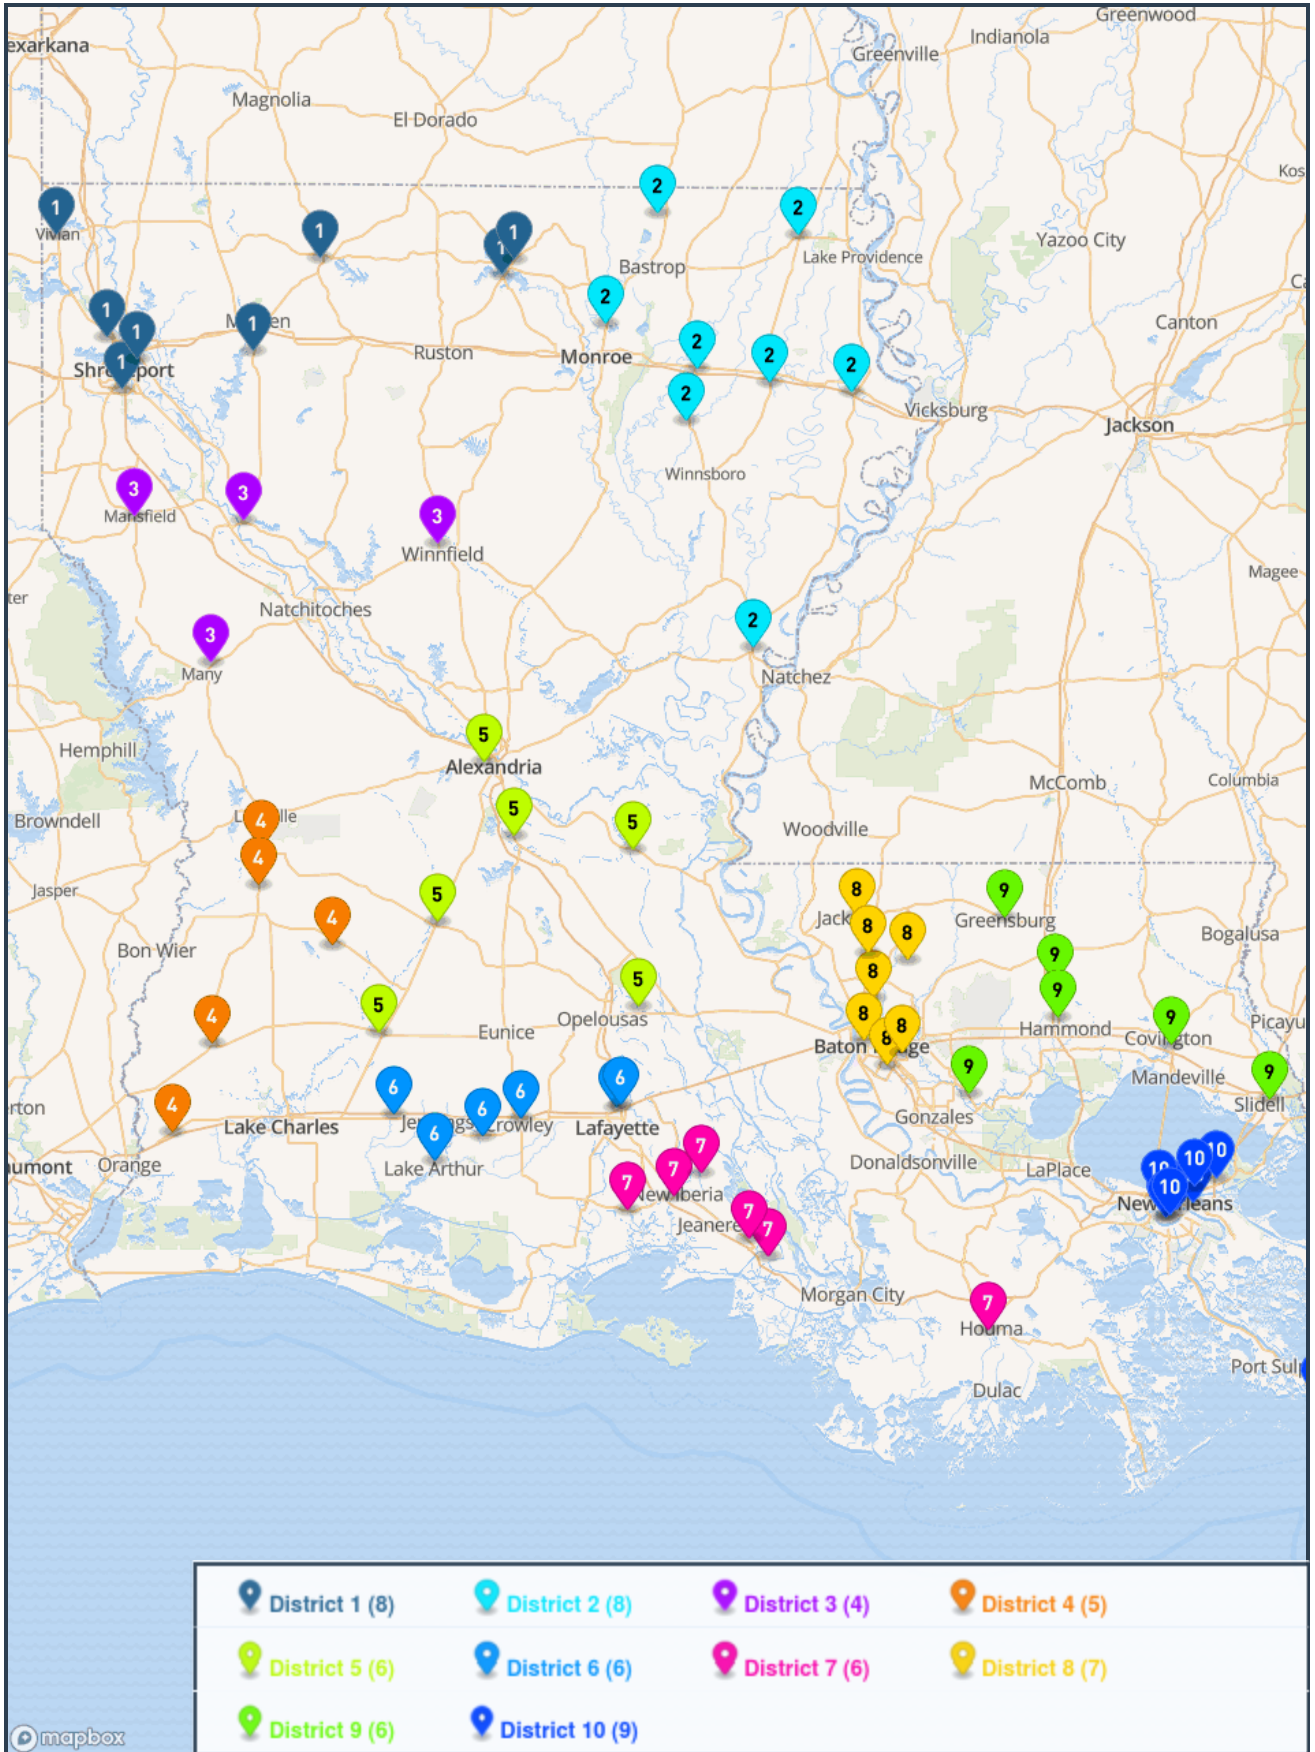

Basic Class - v.2 Class 2A (65 Schools)