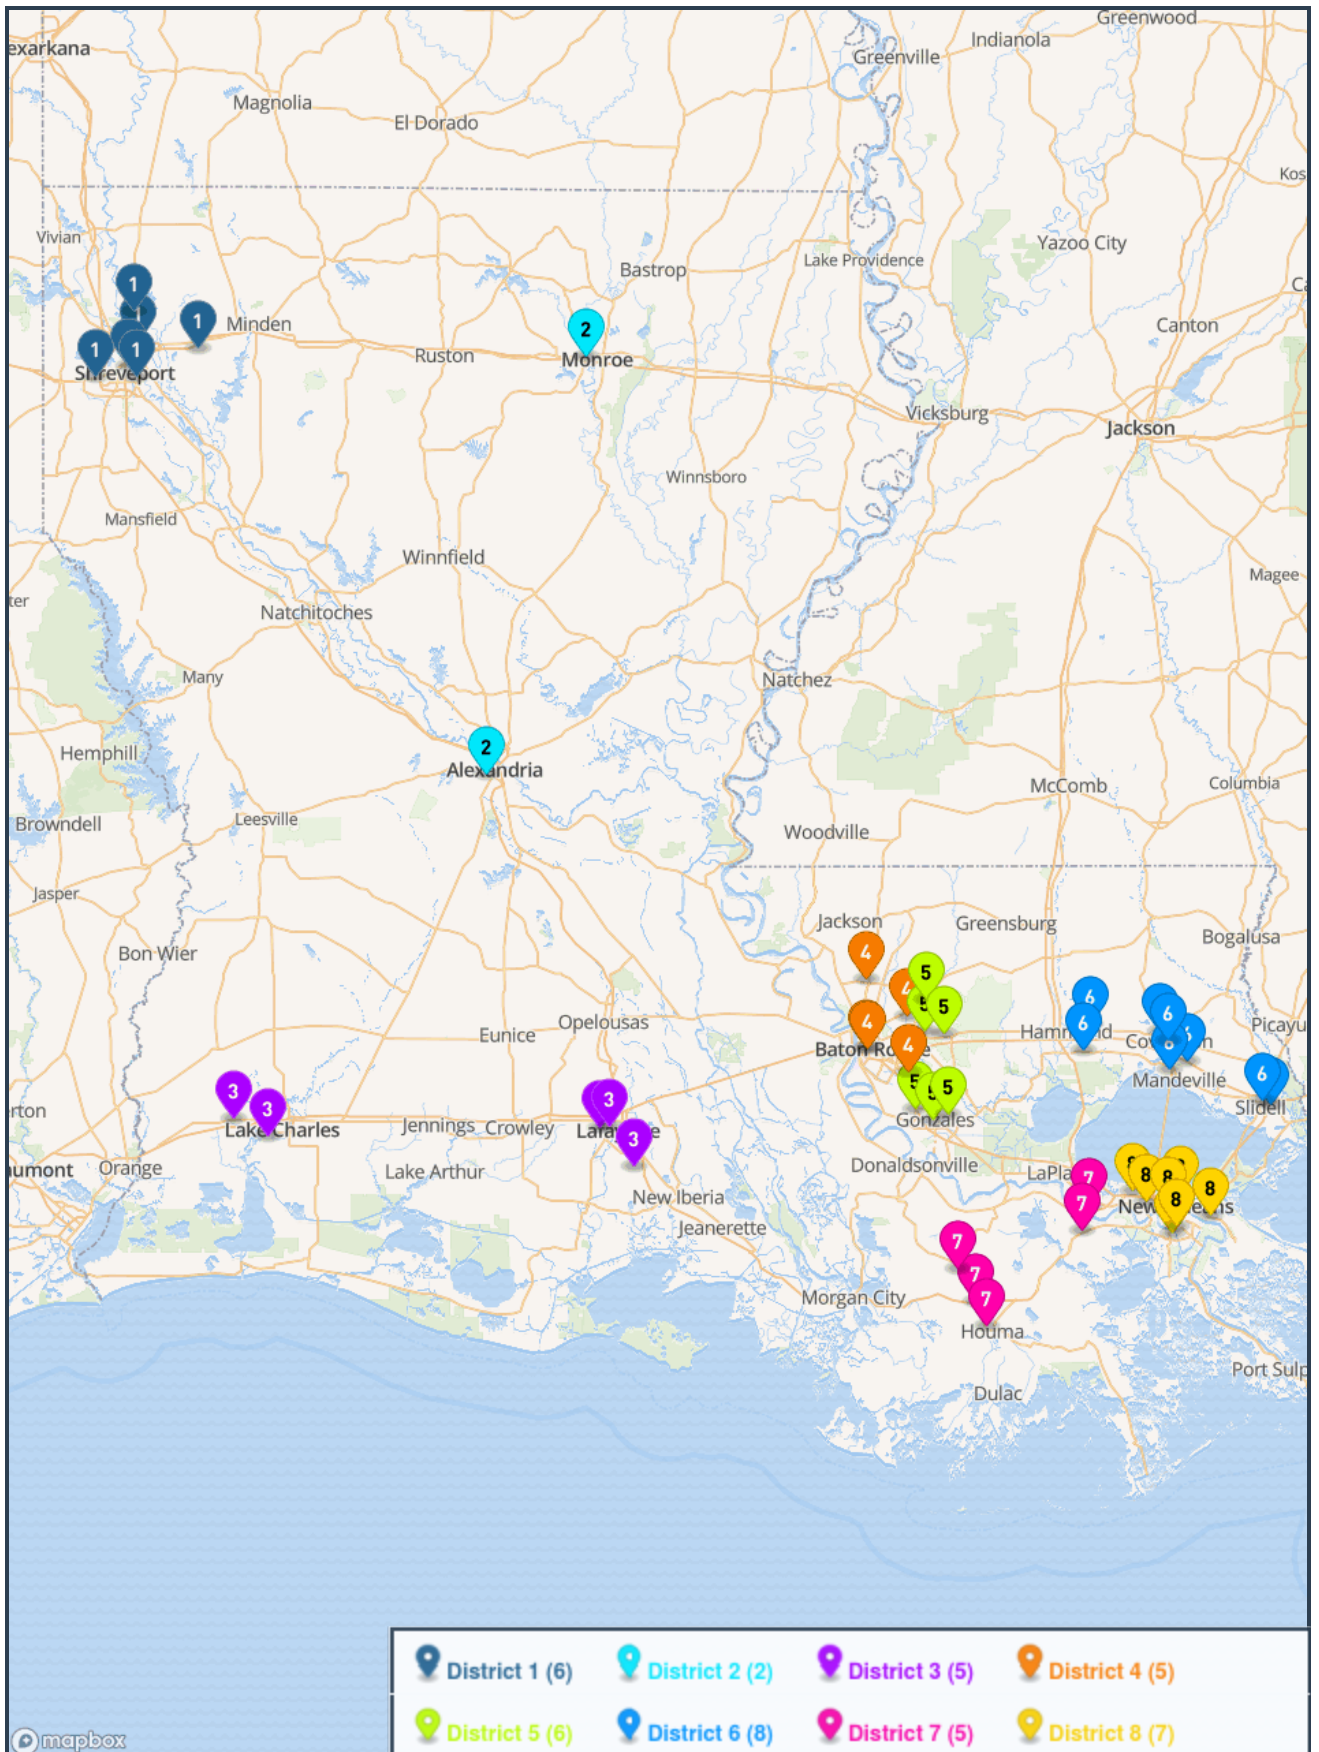

Boys Soccer District - v.1 Division I (44 Schools)